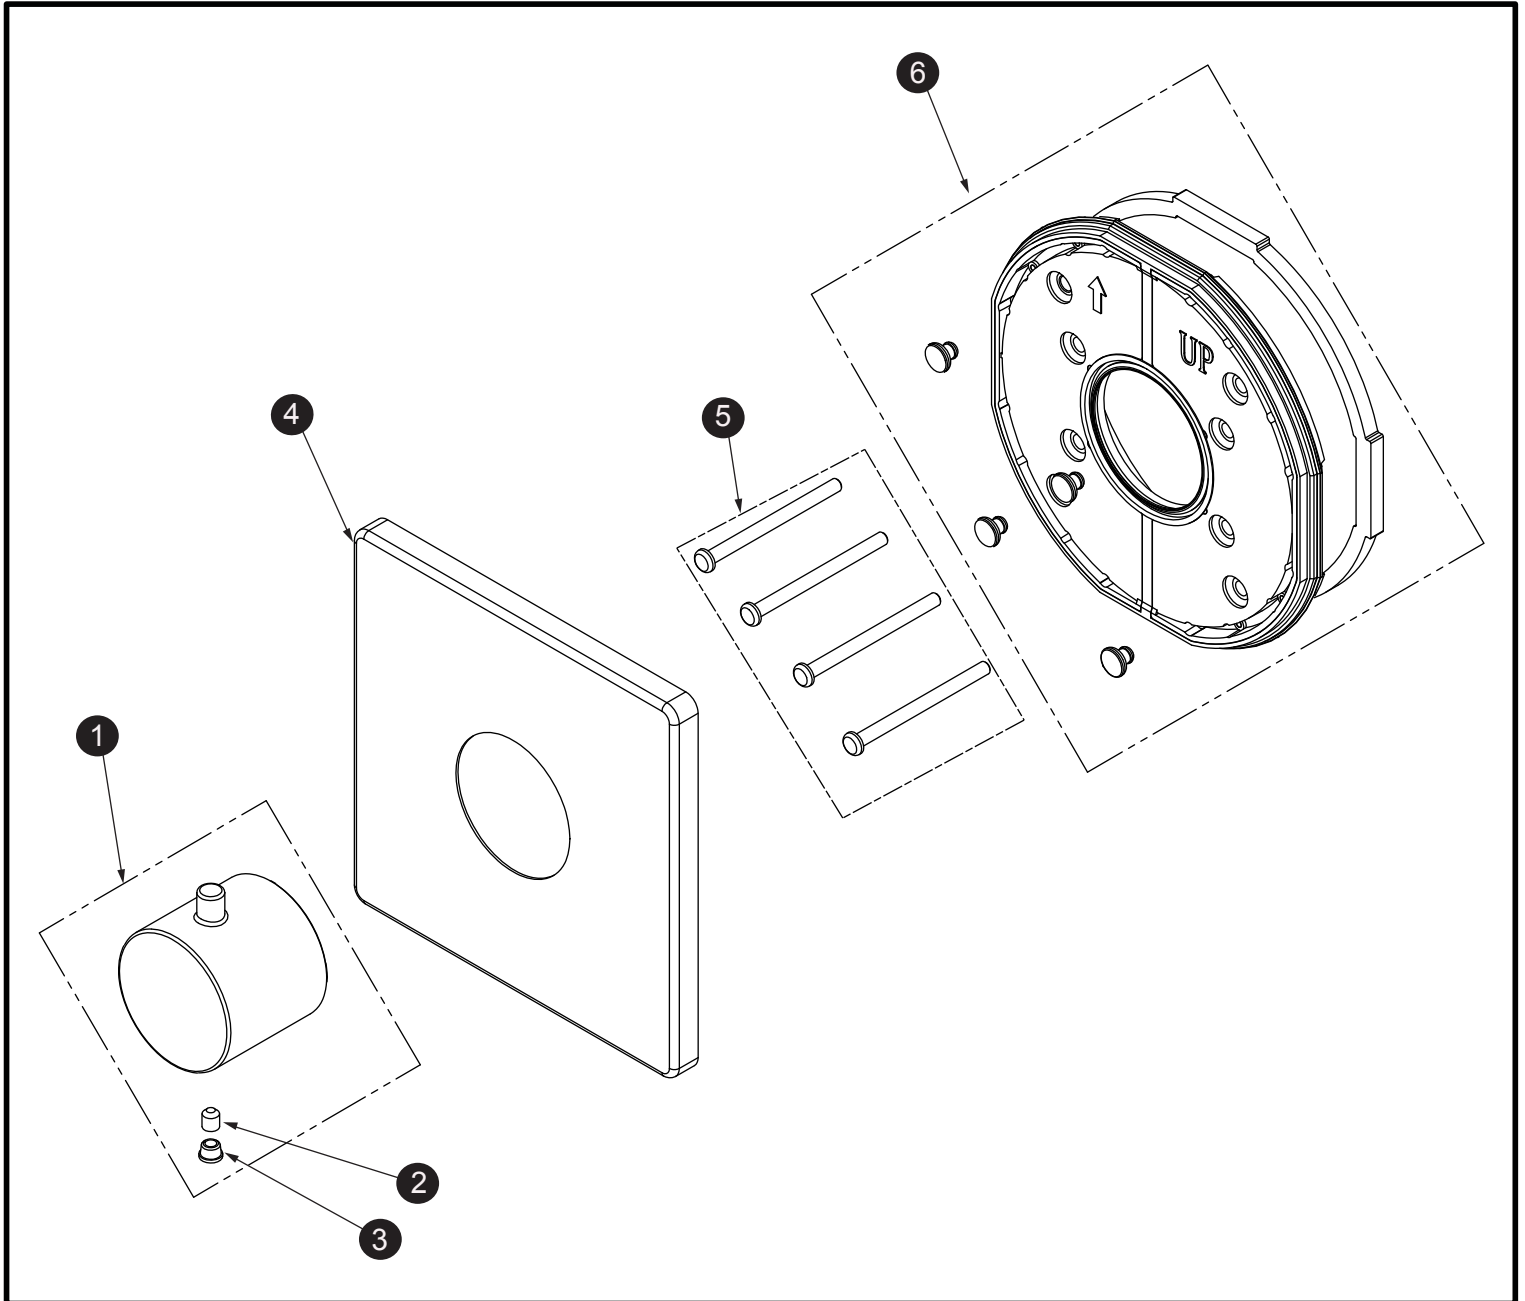

Volume Control Trim (Square)

Item	Part	Description
1*	THP5257#\$\$	Handle
2	THP5258	Set Screw
3	THP5316	Plug
4*	THP5263#\$\$	Trim
5	THP5219	Screw (4pcs/pkg)
6	THP5220	Lining Plate

* Please specify finish when ordering

LEGEND
\$\$ = Denotes Finish
#CP = Polished Chrome
#BN = Brushed Nickel
#PN = Polished Nickel