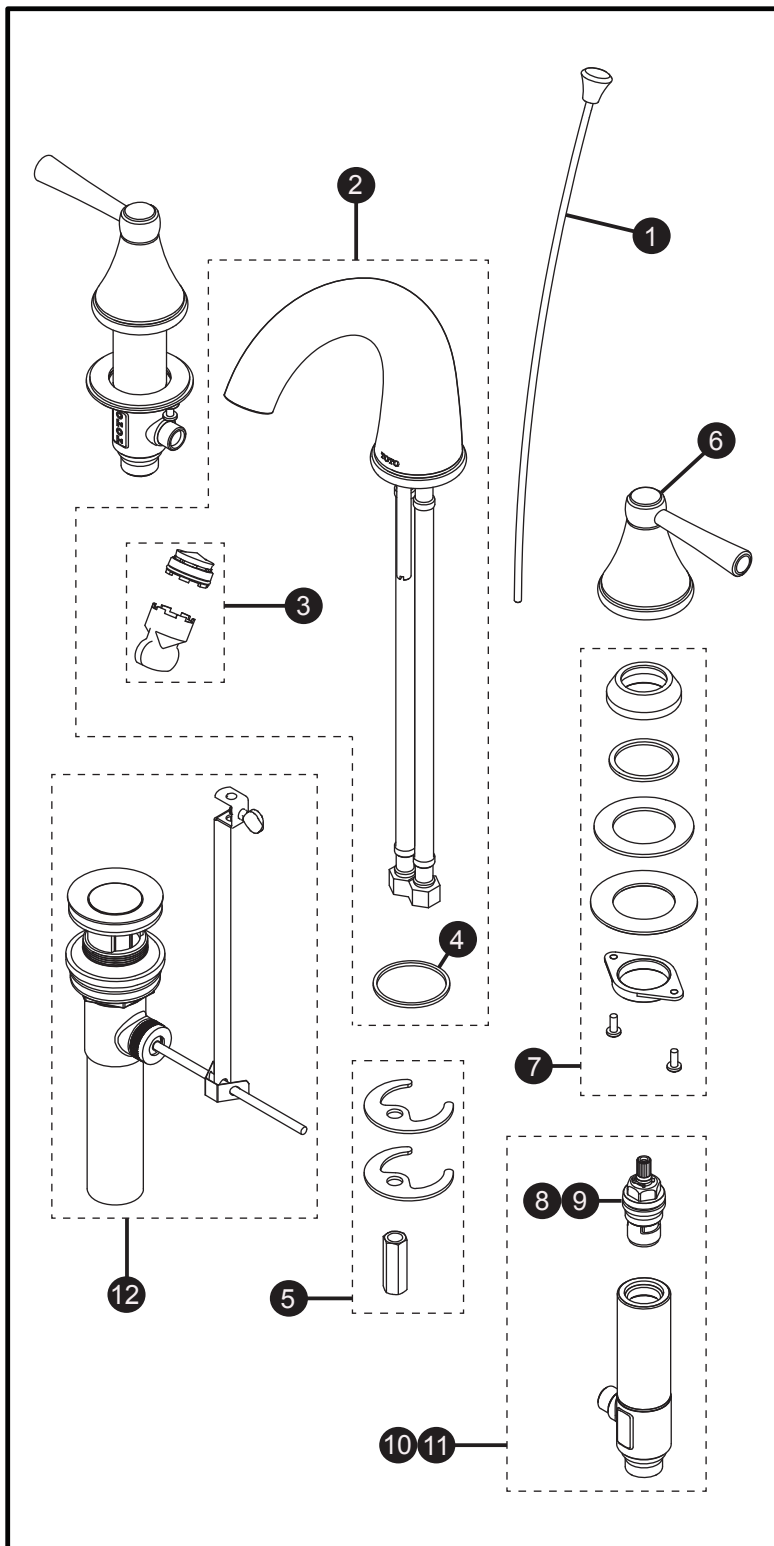

Widespread Lavatory Faucet

Item	Part	Description
1*	THP4878#\$\$	Lift Rod w/ Knob
2*	THP4855#\$\$	Spout Assembly
3	THP4869	Aerator & Key
	THP5071	1.2 gpm Aerator & Key
4	THP4932	Gasket
5	THP4859	Mounting Hardware, Spout
6*	THP4870#\$\$	Handle Assembly
7	THP4863	Mounting Hardware, Valve
8	THP4865	Cartridge, Hot
9	THP4864	Cartridge, Cold
10	THP4867	Valve Assembly, Hot
11	THP4866	Valve Assembly, Cold
12*	THP4856#\$\$	Drain Assembly

* Please specify finish when ordering

LEGEND	
\$\$	= Denotes Finish
#CP	= Polished Chrome
#BN	= Brushed Nickel
#PN	= Polished Nickel