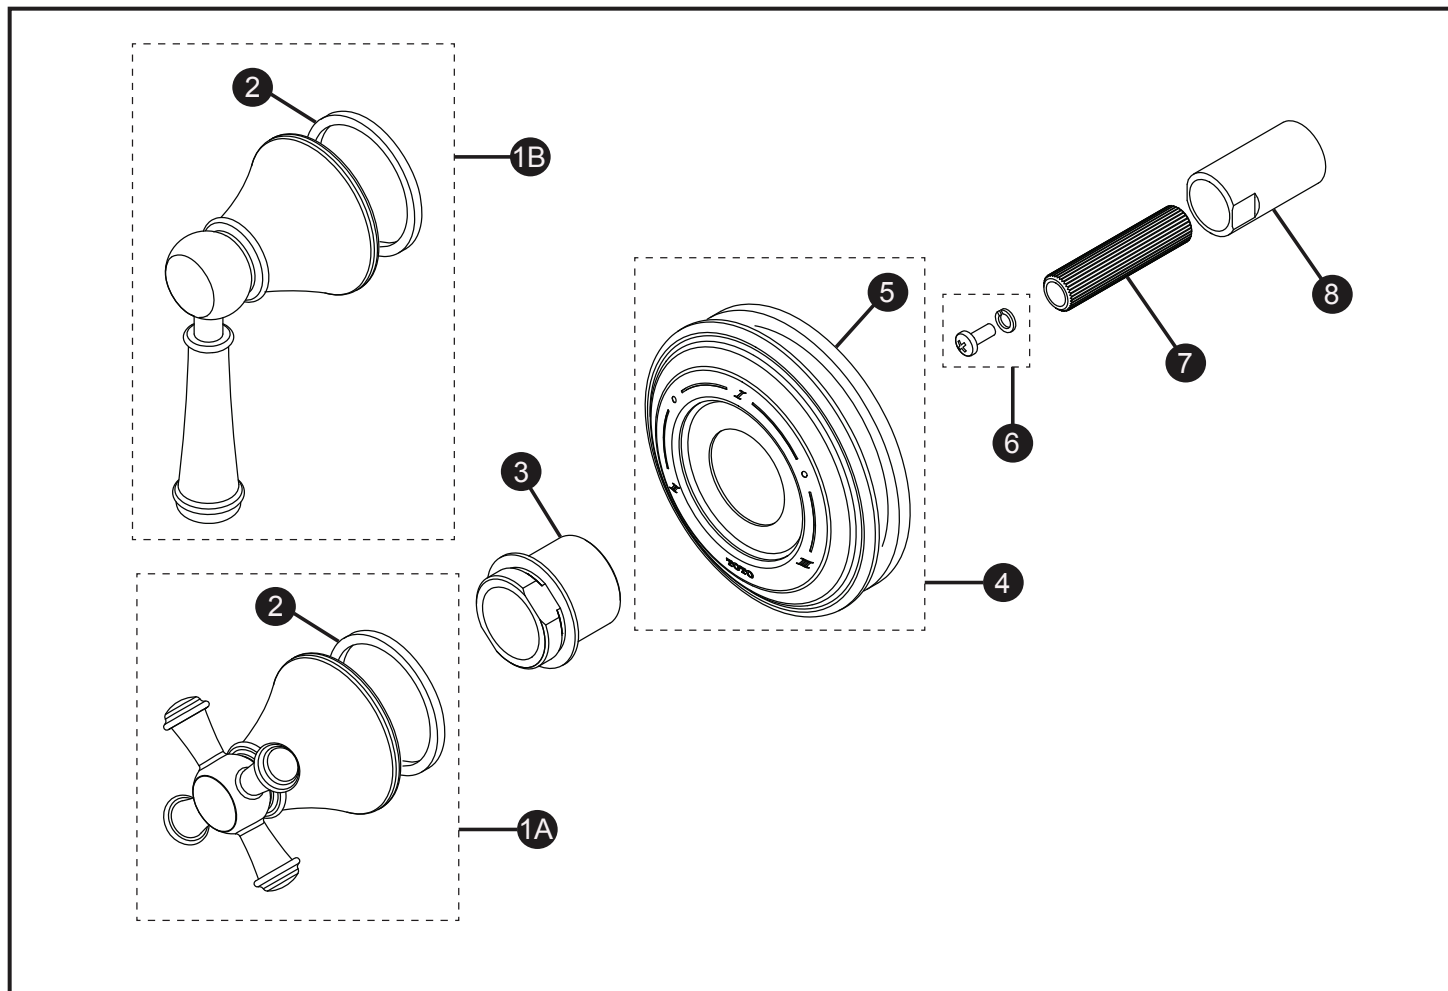

Three-Way Diverter Trim with Off

Item	Part	Description
1A*	THP4831#\$\$	Handle Assembly, TS220X
1B*	THP4830#\$\$	Handle Assembly, TS220X1
2	THP4828	Gasket
3	THP4827	Collar
4*	THP4930#\$\$	Escutcheon with Gasket
5	THP4826	Gasket
6	THP4825	Screw and Lock Washer
7	THP4824	Adapter
8	THP4823	Threaded Extension

* Please specify finish when ordering

LEGEND
\$\$ = Denotes Finish
#CP = Polished Chrome
#BN = Brushed Nickel
#PN = Polished Nickel