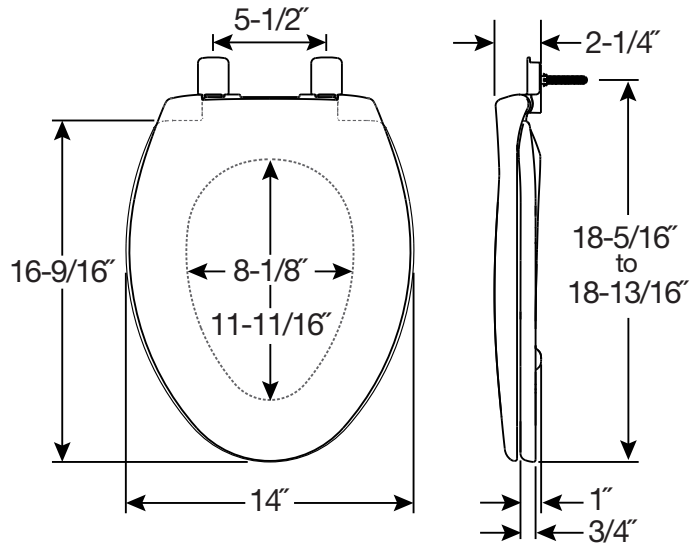

WHISPER • CLOSE  
PLASTIC

AFFINITY™

ROUND | 200E4  
ELONGATED | 1200E4

- White (000)
- Bone (006)
- Almond (146)
- Biscuit | Linen (346)
- Cotton White (390)

- STA-TITE Seat Fastening System
- Easy•Clean & Change
- Whisper•Close
- Precision Seat Fit
- Super Grip Bumpers

# AFFINITY™ 1200E4

RESIDENTIAL PLASTIC TOILET SEAT

## SPECIFICATIONS:

- Size:** Elongated
- Material:** Plastic
- Style:** Closed Front with Cover
- Ring Bumpers:** Two
- Hinges:** Plastic
- Hardware:** STA-TITE® Seat Fastening System™

**Codes & Standards:**  Complies with IAPMO/ANSI Z124.5 Standards Residential Classification