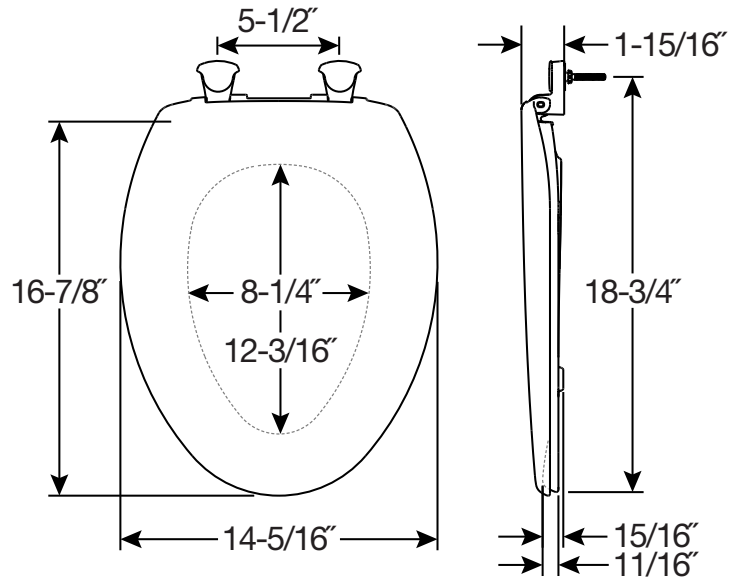

FEATURES:

- **STA-TITE®**
Seat Fastening System™
Never Loosens™
- **Easy•Clean & Change®**
Removes for easy cleaning
- **Whisper•Close®**
Slowly and quietly closes

SPECIFICATIONS:

- Size:** Elongated
- Material:** Plastic
- Style:** Closed Front with Cover
- Ring Bumpers:** Four
- Hinges:** Plastic
- Hardware:** STA-TITE® Seat Fastening System™