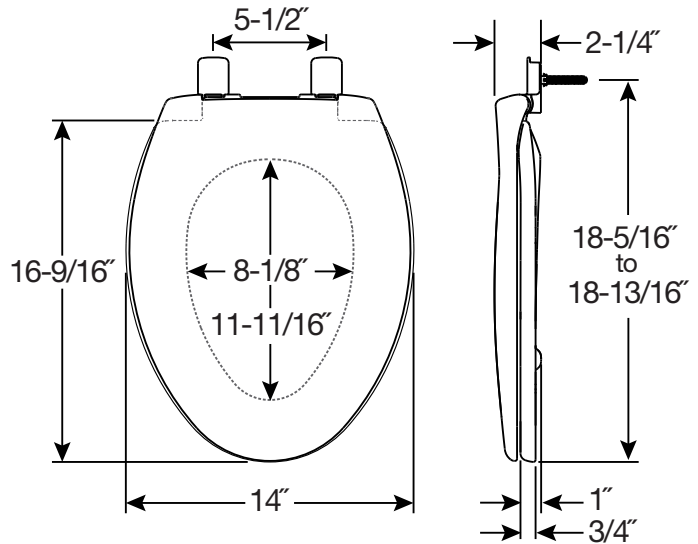

ROUND | 200E4
ELONGATED | 1200E4

- White (000)
- Bone (006)
- Almond (146)
- Biscuit | Linen (346)
- Cotton White (390)

- STA-TITE Seat Fastening System
- Easy•Clean & Change
- Whisper•Close
- Precision Seat Fit
- Super Grip Bumpers

AFFINITY™ 1200E4

RESIDENTIAL PLASTIC TOILET SEAT

FEATURES:

- **STA-TITE® Seat Fastening System™**
Never Loosens™
- **Easy•Clean & Change®**
Removes for cleaning
- **Whisper•Close®**
Slowly and quietly closes
- **Precision Seat Fit™**
1/2" front-to-back adjustability provides the perfect bowl fit
- **Super Grip Bumpers™**
Provides greater stability

SPECIFICATIONS:

- Size:** Elongated
- Material:** Plastic
- Style:** Closed Front with Cover
- Ring Bumpers:** Two
- Hinges:** Plastic
- Hardware:** STA-TITE® Seat Fastening System™

Codes & Standards:  Complies with IAPMO/ANSI Z124.5 Standards Residential Classification