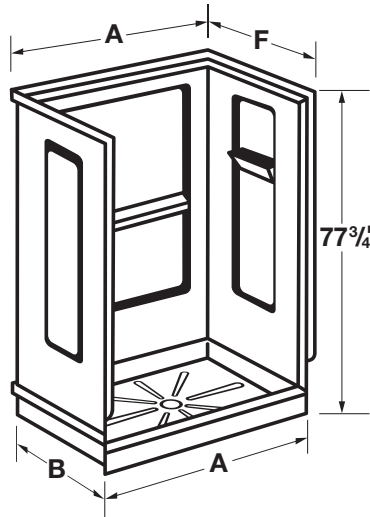

## RECTANGULAR SHOWERS

### Shower Size

Shower Size	A	B	C	D	E	F
32" x 48"	48"	32"	33½"	24"	16"	33¼"
34" x 48"	48"	34"	35½"	24"	17"	35¼"

Valve Placement Dimensions