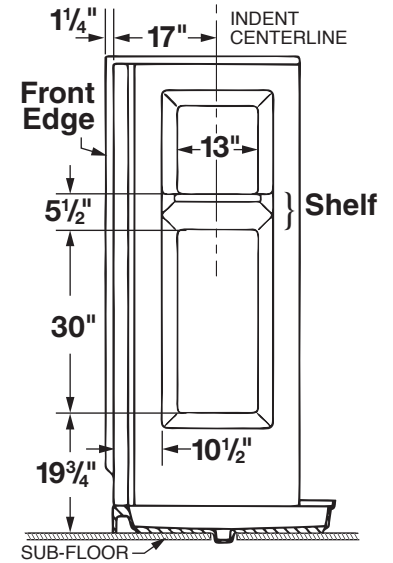

## RECTANGULAR SHOWERS

### Shower Size

Shower Size	A	B	C	D	E	F
32" x 48"	48"	32"	33½"	24"	16"	33¼"
34" x 48"	48"	34"	35½"	24"	17"	35¼"

Valve Placement Dimensions

### 32" x 48" Showers