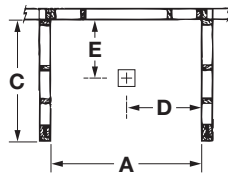

### Shower Size

Shower Size	A	B	C	D	E	F
32" x 48"	48"	32"	33½"	24"	16"	33¼"
34" x 48"	48"	34"	35½"	24"	17"	35¼"

Valve Placement Dimensions