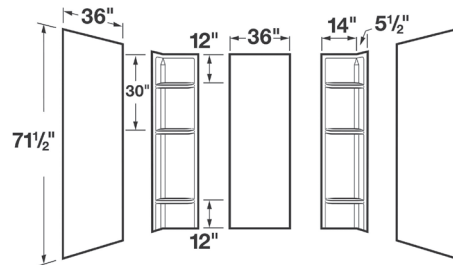

247 DURAWALL® – Square and Rectangular

Model	Color	Width	Side	Shelves
247WHT	White	Up to 48"	Up to 42"	Six

General: Furnish and install as shown on plans, DURAWALL® Shower Wall Model 247 as manufactured by E. L. Mustee & Sons, Inc. Thermoplastic wall system shall be 5-piece construction with six formed shelves and overlapping corner panels. Uniform color throughout entire thickness of each panel. Color: White.

260 DURAWALL® – Square and Rectangular

260WHT	White	Up to 60"	Up to 40"	Six
--------	-------	-----------	-----------	-----

General: Furnish and install as shown on plans, DURAWALL® Shower Wall Model 260 as manufactured by E. L. Mustee & Sons, Inc. Thermoplastic wall system shall be 5-piece construction with six formed shelves, seamless, overlapping corner panels. Uniform color throughout entire thickness of each panel. Color: _____ (White, Bone).

265 DURAWALL® – Square and Rectangular

265WHT	White	Up to 69"	Up to 40 1/2"	Zero*
--------	-------	-----------	---------------	-------

* Use model # 572.300 to customize shower shelf configuration, see page 18.