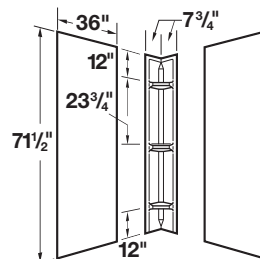

237 DURAWALL® – Neo-Angle/Corner

237WHT	White		Up to 42"	Three

General: Furnish and install as shown on plans, DURAWALL® Shower Wall Model 237 as manufactured by E. L. Mustee & Sons, Inc. Thermoplastic wall system shall be 3-piece construction with three formed shelves, seamless, overlapping corner panel. Uniform color throughout entire thickness of each panel. Color: _____ (White, Bone).