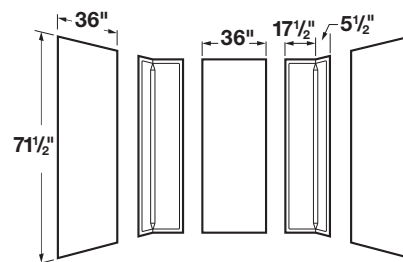

247 DURAWALL® – Square and Rectangular

Model	Color	Width	Side	Shelves
247WHT	White	Up to 48"	Up to 42"	Six

General: Furnish and install as shown on plans, DURAWALL® Shower Wall Model 247 as manufactured by E. L. Mustee & Sons, Inc. Thermoplastic wall system shall be 5-piece construction with six formed shelves and overlapping corner panels. Uniform color throughout entire thickness of each panel. Color: White.

260 DURAWALL® – Square and Rectangular

260WHT	White	Up to 60"	Up to 40"	Six
--------	-------	-----------	-----------	-----

General: Furnish and install as shown on plans, DURAWALL® Shower Wall Model 260 as manufactured by E. L. Mustee & Sons, Inc. Thermoplastic wall system shall be 5-piece construction with six formed shelves, seamless, overlapping corner panels. Uniform color throughout entire thickness of each panel. Color: _____ (White, Bone).

265 DURAWALL® – Square and Rectangular

265WHT	White	Up to 69"	Up to 40 1/2"	Zero*
--------	-------	-----------	---------------	-------

* Use model # 572.300 to customize shower shelf configuration, see page 18.