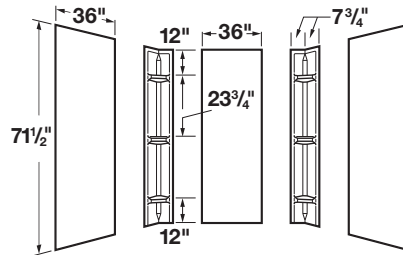

247 DURAWALL® – Square and Rectangular

Model	Color	Width	Side	Shelves
247WHT	White	Up to 48"	Up to 42"	Six

General: Furnish and install as shown on plans, DURAWALL® Shower Wall Model 247 as manufactured by E. L. Mustee & Sons, Inc. Thermoplastic wall system shall be 5-piece construction with six formed shelves and overlapping corner panels. Uniform color throughout entire thickness of each panel. Color: White.

260 DURAWALL® – Square and Rectangular

260WHT	White	Up to 60"	Up to 40"	Six
--------	-------	-----------	-----------	-----

General: Furnish and install as shown on plans, DURAWALL® Shower Wall Model 260 as manufactured by E. L. Mustee & Sons, Inc. Thermoplastic wall system shall be 5-piece construction with six formed shelves, seamless, overlapping corner panels. Uniform color throughout entire thickness of each panel. Color: _____ (White, Bone).

265 DURAWALL® – Square and Rectangular

265WHT	White	Up to 69"	Up to 40 1/2"	Zero*
--------	-------	-----------	---------------	-------

* Use model # 572.300 to customize shower shelf configuration, see page 18.

237 DURAWALL® – Neo-Angle/Corner

237WHT	White		Up to 42"	Three
--------	-------	--	-----------	-------

General: Furnish and install as shown on plans, DURAWALL® Shower Wall Model 237 as manufactured by E. L. Mustee & Sons, Inc. Thermoplastic wall system shall be 3-piece construction with three formed shelves, seamless, overlapping corner panel. Uniform color throughout entire thickness of each panel. Color: _____ (White, Bone).