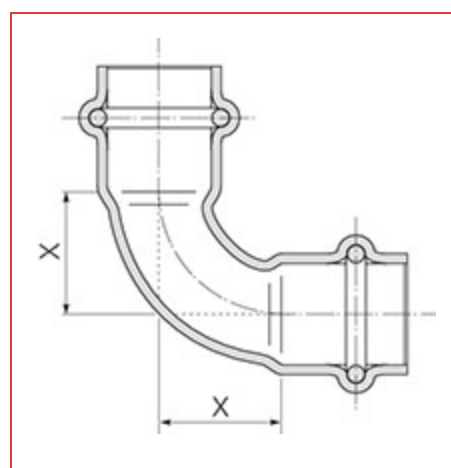

ITEM # PF 02747, COPPER ELBOW 90°, P X P, 1" X 1"

Streamline® PRS™ Copper-Press Fittings is a flameless joining alternative for plumbing or mechanical applications. Available sizes ranging from 1/2" to 4" in diameter.

End Size	1 in
Second End Type	Press
Second End Size	1 in
Standards	ASME B16.51 IAPMO PS-117 NSF/ANSI 61 NSF/ANSI 372 CSA TIL-MSE-13

Dimensions

Overall Length	2.94 in
Overall Height	2.94 in
Overall Width	1.47 in
X	1.30 in
X1	1.30 in