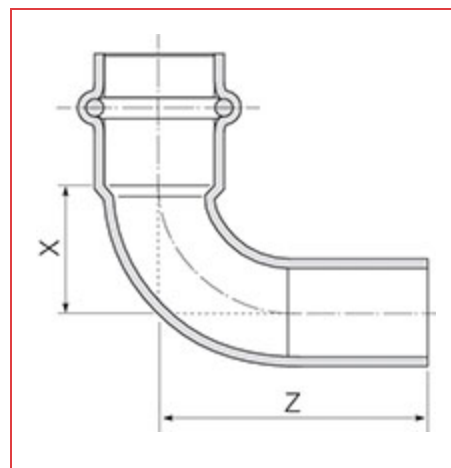

ITEM # PF 02847, COPPER ELBOW 90°, P X FTG, 1" X 1"

Streamline® PRS™ Copper-Press Fittings is a flameless joining alternative for plumbing or mechanical applications. Available sizes ranging from 1/2" to 4" in diameter.

| | |
|------------------------|--|
| End Size | 1 in |
| Second End Type | Fitting |
| Second End Size | 1 in |
| Standards | ASME B16.51 IAPMO PS-117 NSF/ANSI 61 NSF/ANSI 372 CSA TIL-MSE-13 |

Dimensions

| | |
|-----------------------|---------|
| Overall Length | 2.77 in |
| Overall Height | 3.02 in |
| Overall Width | 1.47 in |
| X | 1.30 in |
| Z | 2.28 in |

Details

| | |
|-----------------------------|---------------------|
| Qty Pcs / Bag | 5 |
| Master Qty Pcs / Box | 100 |
| Mueller Description | 1 FTG X P LT 90 ELL |