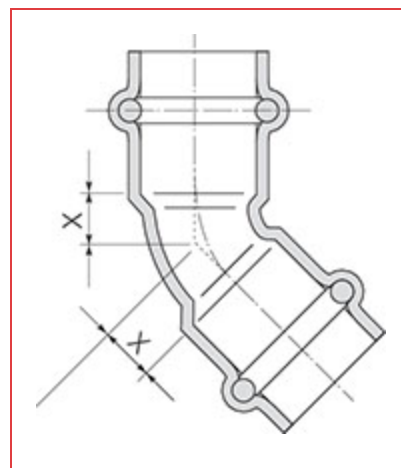

ITEM # PF 03044, COPPER ELBOW 45°, P X P, 1" X 1"

Streamline® PRS™ Copper-Press Fittings is a flameless joining alternative for plumbing or mechanical applications. Available sizes ranging from 1/2" to 4" in diameter.

[Specifications](#) | [Dimensions](#) | [Details](#)

Specifications

Weight	0.20 lb
Material	COPPER
Operating Temperature [Min]	-20 °F
Operating Temperature [Max]	250 °F
Operating Pressure [Max]	200 psi
End Type	Press

End Size	1 in
Second End Type	Press
Second End Size	1 in
Standards	ASME B16.51 IAPMO PS-117 NSF/ANSI 61 NSF/ANSI 372 CSA TIL-MSE-13

Dimensions

Overall Length	2.17 in
Overall Height	2.83 in
Overall Width	1.47 in
X	0.49 in