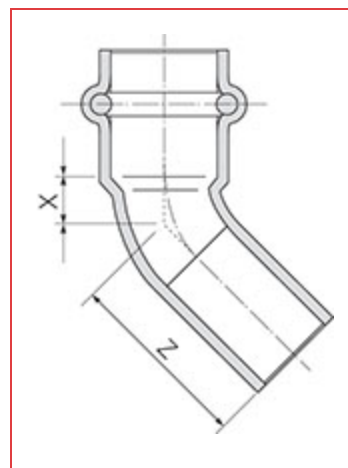

## ITEM # PF 03344, COPPER ELBOW 45°, P X FTG, 1" X 1"

Streamline® PRS™ Copper-Press Fittings is a flameless joining alternative for plumbing or mechanical applications. Available sizes ranging from 1/2" to 4" in diameter.

## Dimensions

<b>Overall Length</b>	1.99 in
<b>Overall Height</b>	2.90 in
<b>Overall Width</b>	1.47 in
<b>X</b>	0.49 in
<b>Z</b>	1.48 in