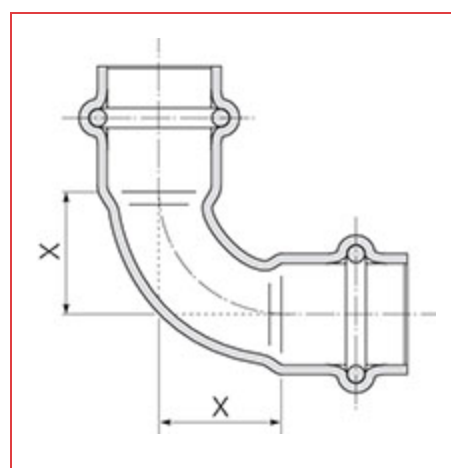

ITEM # PF 01647, COPPER ELBOW 90° SR, P X P, 1" X 1"

Streamline® PRS™ Copper-Press Fittings is a flameless joining alternative for plumbing or mechanical applications. Available sizes ranging from 3/4" to 2" in diameter.

End Size	1
Second End Type	Press
Second End Size	1
Standards	ASME B16.51 IAPMO PS-117 NSF/ANSI 61 NSF/ANSI 372 CSA TIL-MSE-13

Dimensions

Overall Length	2.86 in
Overall Height	2.86 in
Overall Width	1.47 in
X	1.22 in
X1	1.22 in