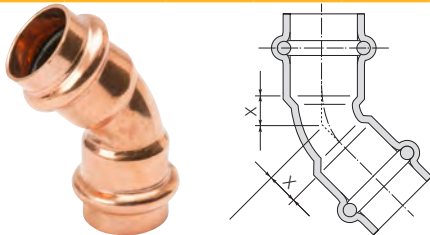

## 45° ELBOW • SMALL

P X P

Item No.	Diameter	Approx Wt Lbs / Pc	Inner Qty Pcs / Bag	Master Qty Pcs / Box	Dimensions (Inch)	
					X	Z
PF 03026	1/2"	0.10	10	400	0.28	
PF 03034	3/4"	0.15	10	200	0.37	
PF 03044	1"	0.21	5	140	0.45	
PF 03050	1-1/4"	0.28	1	70	0.51	
PF 03055	1-1/2"	0.58	1	40	0.59	
PF 03059	2"	0.82	1	25	0.79	

## 45° ELBOW • STREET • LARGE

FTG X P

Item No.	Diameter	Approx Wt Lbs / Pc	Inner Qty Pcs / Bag	Master Qty Pcs / Box	Dimensions (Inch)	
					X	Z
PF 03363	2-1/2"	1.57	1	18	1.30	3.23
PF 03368	3"	2.32	1	12	1.57	3.50
PF 03373	4"	3.96	1	6	2.07	4.59

## 45° ELBOW • LARGE

P X P

Item No.	Diameter	Approx Wt Lbs / Pc	Inner Qty Pcs / Bag	Master Qty Pcs / Box	Dimensions (Inch)	
					X	Z
PF 03063	2-1/2"	1.74	1	16	1.30	
PF 03067	3"	2.27	1	12	1.57	
PF 03073	4"	4.11	1	6	2.07	