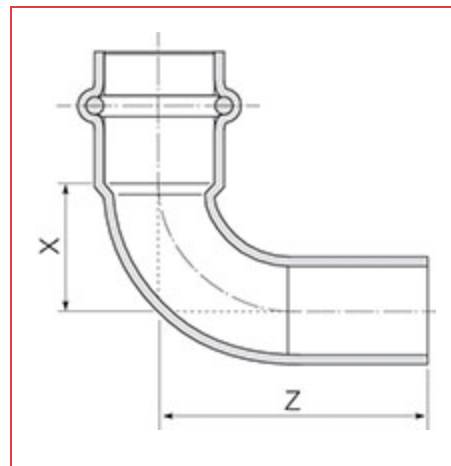

ITEM # PF 02344, COPPER ELBOW 90° SR, P X FTG, 1" X 1"

Streamline® PRS™ Copper-Press Fittings is a flameless joining alternative for plumbing or mechanical applications. Available sizes ranging from 3/4" to 2" in diameter.

[Specifications](#) | [Dimensions](#) | [Details](#)

Specifications

Weight	0.27 lb
Material	COPPER
Operating Temperature [Min]	-20 °F
Operating Temperature [Max]	250 °F
Operating Pressure [Max]	200 psi
End Type	Press

End Size	1
Second End Type	Fitting
Second End Size	1
Standards	ASME B16.51 IAPMO PS-117 NSF/ANSI 61 NSF/ANSI 372 CSA TIL-MSE-13

Dimensions

Overall Length	2.69 in
Overall Height	3.02 in
Overall Width	1.47 in
X	1.22 in
Z	2.28 in