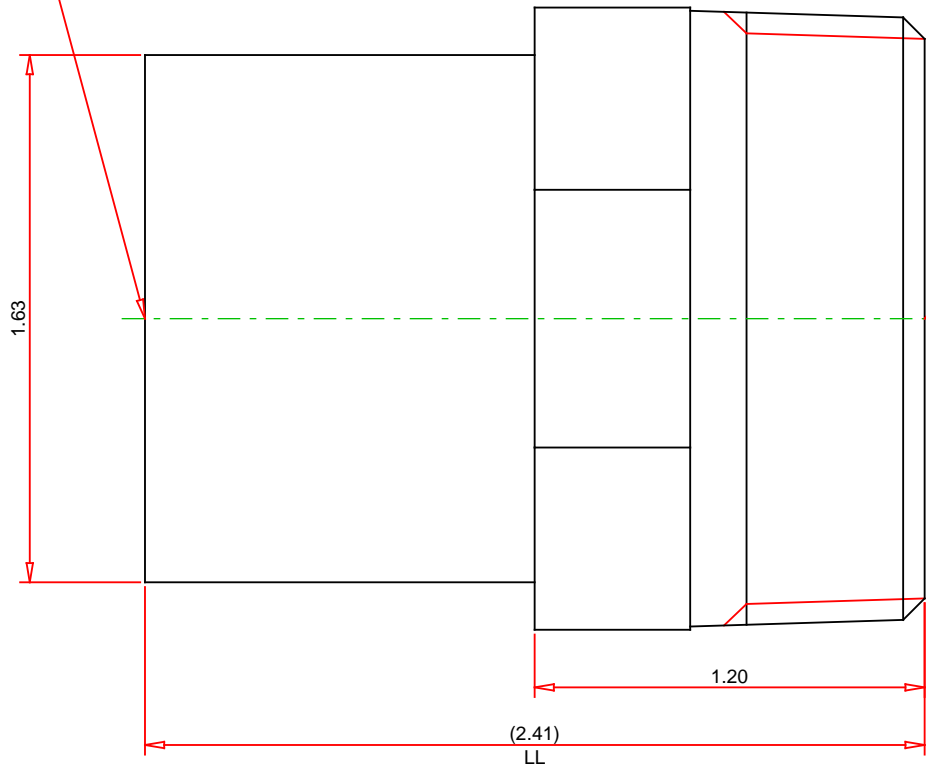

SIZE 1 1/2"

MNPT 1 1/2"

DATE 30-AUG-2021

Note : - Drawing not to Scale
- Dimensions subject to change.
- All dimensions are nominal values and for reference only.

Part No. :
B034700

Description :
Drop Adapter Ftg x M - Cast, 704-2