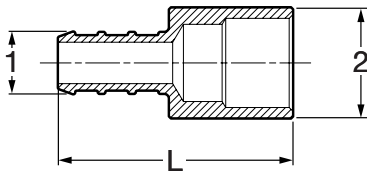

Viega PureFlow Crimp 90° Elbow Zero Lead Brass - Model V5016ZL

Part No.	Size (in)	L1 (in)	L2 (in)
	1 2		
46922	3/8 x 3/8	0.89	0.87
46933	1/2 x 1/2	0.95	0.87
46243	3/4 x 1/2	1.06	1.01
46944	3/4 x 3/4	1.06	1.00
46955	1 x 1	1.36	1.36

Viega PureFlow Crimp 90° Elbow Zero Lead Brass Crimp x MPT - Model V5014ZL

Part No.	Size (in)	L1 (in)	L2 (in)
	1 2		
46822	3/8 x 3/8 MPT	1.03	0.96
46232	1/2 x 3/8 MPT	1.29	0.96
46821	1/2 x 1/2 MPT	1.11	1.19
46245	3/4 x 3/4 MPT	1.50	1.26

Viega PureFlow Crimp Adapter Zero Lead Brass Crimp x C - Model V5045ZL

Part No.	Size (in)		L (in)
	1	2	
46635	1/2	1/2 C	1.33
46645	3/4	3/4 C	1.57
40655	1	1 C	2.13

Viega PureFlow Crimp Adapter Zero Lead Brass Crimp x FTG - Model V5046ZL

Part No.	Size (in)		L (in)
	1	2	
46633	1/2	1/2 FTG	1.33
46644	3/4	3/4 FTG	1.50
60651	1	1 FTG	1.97

Viega PureFlow Crimp Adapter Zero Lead Brass Crimp x FTG x C - Model V5024ZL

Part No.	Size (in)		L (in)
	1	2	
46621	3/8	3/8 FTG or 1/4 C	1.33
46622	3/8	1/2 FTG or 3/8 C	1.33
46631	1/2	3/8 FTG or 1/4 C	1.46
46654	1	1 FTG or 3/4 C	1.92