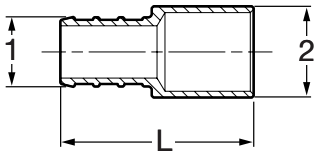

Viega PureFlow Crimp 90° Elbow Zero Lead Brass - Model V5016ZL

Part No.	Size (in)	L1 (in)	L2 (in)
	1 2		
46922	3/8 x 3/8	0.89	0.87
46933	1/2 x 1/2	0.95	0.87
46243	3/4 x 1/2	1.06	1.01
46944	3/4 x 3/4	1.06	1.00
46955	1 x 1	1.36	1.36

Viega PureFlow Crimp 90° Elbow Zero Lead Brass Crimp x MPT - Model V5014ZL

Part No.	Size (in)	L1 (in)	L2 (in)
	1 2		
46822	3/8 x 3/8 MPT	1.03	0.96
46232	1/2 x 3/8 MPT	1.29	0.96
46821	1/2 x 1/2 MPT	1.11	1.19
46245	3/4 x 3/4 MPT	1.50	1.26

Viega PureFlow Crimp Adapter Zero Lead Brass Crimp x C - Model V5045ZL

Part No.	Size (in)		L (in)
	1	2	
46635	1/2	1/2 C	1.33
46645	3/4	3/4 C	1.57
40655	1	1 C	2.13

Viega PureFlow Crimp Adapter Zero Lead Brass Crimp x FTG - Model V5046ZL

Part No.	Size (in)		L (in)
	1	2	
46633	1/2	1/2 FTG	1.33
46644	3/4	3/4 FTG	1.50
60651	1	1 FTG	1.97

Viega PureFlow Crimp Adapter Zero Lead Brass Crimp x FTG x C - Model V5024ZL

Part No.	Size (in)		L (in)
	1	2	
46621	3/8	3/8 FTG or 1/4 C	1.33
46622	3/8	1/2 FTG or 3/8 C	1.33
46631	1/2	3/8 FTG or 1/4 C	1.46
46654	1	1 FTG or 3/4 C	1.92