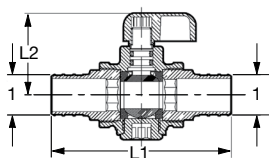

Viega PureFlow Crimp Ball Valve Zero Lead Brass 1/4 Turn - Model V5037ZL

Part No.	Size (in)		L1 (in)	L2 (in)
	1	1		
46010	3/8	3/8	3.09	1.20
46031	1/2	1/2	2.76	1.20
46044	3/4	3/4	2.95	1.30