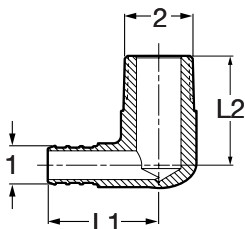

Viega PureFlow Crimp 90° Elbow Zero Lead Brass - Model V5016ZL

Part No.	Size (in)	L1 (in)	L2 (in)
	1 2		
46922	3/8 x 3/8	0.89	0.87
46933	1/2 x 1/2	0.95	0.87
46243	3/4 x 1/2	1.06	1.01
46944	3/4 x 3/4	1.06	1.00
46955	1 x 1	1.36	1.36

Viega PureFlow Crimp 90° Elbow Zero Lead Brass Crimp x MPT - Model V5014ZL

Part No.	Size (in)	L1 (in)	L2 (in)
	1 2		
46822	3/8 x 3/8 MPT	1.03	0.96
46232	1/2 x 3/8 MPT	1.29	0.96
46821	1/2 x 1/2 MPT	1.11	1.19
46245	3/4 x 3/4 MPT	1.50	1.26

Part No.	Size (in)		L (in)
	1	2	
46633	1/2	1/2 FTG	1.33
46644	3/4	3/4 FTG	1.50
60651	1	1 FTG	1.97

Viega PureFlow Crimp Adapter Zero Lead Brass Crimp x FTG x C - Model V5024ZL

Part No.	Size (in)		L (in)
	1	2	
46621	3/8	3/8 FTG or 1/4 C	1.33
46622	3/8	1/2 FTG or 3/8 C	1.33
46631	1/2	3/8 FTG or 1/4 C	1.46
46654	1	1 FTG or 3/4 C	1.92

Viega PureFlow Crimp Coupling Zero Lead Brass - Model V5015ZL

Part No.	Size (in)		L (in)
	1	2	
46422		3/8	1.39
46432		1/2 x 3/8	1.39
46434		1/2	1.39
46441		3/4 X 1/2	1.39
46444		3/4	1.39
46454		1 X 3/4	1.57
46455		1	1.75