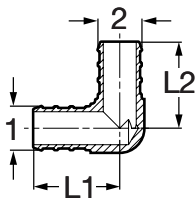

Viega PureFlow Crimp 90° Elbow Zero Lead Brass - Model V5016ZL

Part No.	Size (in)	L1 (in)	L2 (in)
	1 2		
46922	3/8 x 3/8	0.89	0.87
46933	1/2 x 1/2	0.95	0.87
46243	3/4 x 1/2	1.06	1.01
46944	3/4 x 3/4	1.06	1.00
46955	1 x 1	1.36	1.36

Viega PureFlow Crimp 90° Elbow Zero Lead Brass Crimp x MPT - Model V5014ZL

Part No.	Size (in)	L1 (in)	L2 (in)
	1 2		
46822	3/8 x 3/8 MPT	1.03	0.96
46232	1/2 x 3/8 MPT	1.29	0.96
46821	1/2 x 1/2 MPT	1.11	1.19
46245	3/4 x 3/4 MPT	1.50	1.26

Viega PureFlow Crimp Coupling Zero Lead Brass - Model V5015ZL

Part No.	Size (in)		L (in)
	1	2	
46422		3/8	1.39
46432		1/2 x 3/8	1.39
46434		1/2	1.39
46441		3/4 X 1/2	1.39
46444		3/4	1.39
46454		1 X 3/4	1.57
46455		1	1.75

Viega PureFlow Crimp Ball Valve Zero Lead Brass 1/4 Turn - Model V5037ZL

Part No.	Size (in)		L1 (in)	L2 (in)
	1	1		
46010	3/8	3/8	3.09	1.20
46031	1/2	1/2	2.76	1.20
46044	3/4	3/4	2.95	1.30