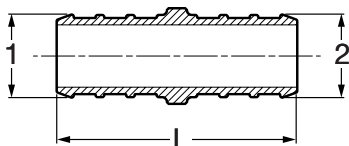

Viega PureFlow Crimp 90° Elbow Zero Lead Brass Crimp x MPT - Model V5014ZL

Part No.	Size (in)	L1 (in)	L2 (in)
	1 2		
46822	3/8 x 3/8 MPT	1.03	0.96
46232	1/2 x 3/8 MPT	1.29	0.96
46821	1/2 x 1/2 MPT	1.11	1.19
46245	3/4 x 3/4 MPT	1.50	1.26

Viega PureFlow Crimp Adapter Zero Lead Brass Crimp x C - Model V5045ZL

Part No.	Size (in)		L (in)
	1	2	
46635	1/2	1/2 C	1.33
46645	3/4	3/4 C	1.57
40655	1	1 C	2.13

Viega PureFlow Crimp Adapter Zero Lead Brass Crimp x FTG - Model V5046ZL

Part No.	Size (in)		L (in)
	1	2	
46633	1/2	1/2 FTG	1.33
46644	3/4	3/4 FTG	1.50
60651	1	1 FTG	1.97

Viega PureFlow Crimp Adapter Zero Lead Brass Crimp x FTG x C - Model V5024ZL

Part No.	Size (in)		L (in)
	1	2	
46621	3/8	3/8 FTG or 1/4 C	1.33
46622	3/8	1/2 FTG or 3/8 C	1.33
46631	1/2	3/8 FTG or 1/4 C	1.46
46654	1	1 FTG or 3/4 C	1.92

Viega PureFlow Crimp Coupling Zero Lead Brass - Model V5015ZL

Part No.	Size (in)		L (in)
	1	2	
46422		3/8	1.39
46432		1/2 x 3/8	1.39
46434		1/2	1.39
46441		3/4 X 1/2	1.39
46444		3/4	1.39
46454		1 X 3/4	1.57
46455		1	1.75