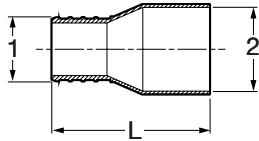

Viega PureFlow Crimp 90° Elbow Zero Lead Brass - Model V5016ZL

Part No.	Size (in)	L1 (in)	L2 (in)
	1 2		
46922	3/8 x 3/8	0.89	0.87
46933	1/2 x 1/2	0.95	0.87
46243	3/4 x 1/2	1.06	1.01
46944	3/4 x 3/4	1.06	1.00
46955	1 x 1	1.36	1.36

Viega PureFlow Crimp 90° Elbow Zero Lead Brass Crimp x MPT - Model V5014ZL

Part No.	Size (in)	L1 (in)	L2 (in)
	1 2		
46822	3/8 x 3/8 MPT	1.03	0.96
46232	1/2 x 3/8 MPT	1.29	0.96
46821	1/2 x 1/2 MPT	1.11	1.19
46245	3/4 x 3/4 MPT	1.50	1.26

Viega PureFlow Crimp Adapter Zero Lead Brass Crimp x C - Model V5045ZL

Part No.	Size (in)		L (in)
	1	2	
46635	1/2	1/2 C	1.33
46645	3/4	3/4 C	1.57
40655	1	1 C	2.13

Viega PureFlow Crimp Adapter Zero Lead Brass Crimp x FTG - Model V5046ZL