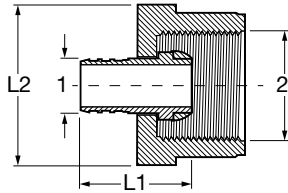

**Viega PureFlow Crimp Closet Adapter Zero Lead Brass Crimp x Closet - Model V5072ZL**

Part No.	Size (in)	L1 (in)	L2 (in)
	1 2		
46223	3/8 x 1/2 Closet (plastic nut)	1.36	1.16
46234	1/2 x 1/2 Closet (plastic nut)	1.36	1.16

**Viega PureFlow Crimp Swivel Connector Zero Lead Copper For Water Heater Crimp x FPT - Model V5048ZL**

Part No.	Size (in)	L1 (in)	L2 (in)	L3 (in)
	1 2			
46764	3/4 x 3/4 FPT	19.00	1.13	18.00

**Viega PureFlow Crimp Outlet Box Zero Lead Brass For Ice Maker 1/4 Turn - Model 2872ZL**

Part No.	Size (in)	L1 (in)	L2 (in)	L3 (in)	L4 (in)	L5 (in)	L6 (in)	L7 (in)
	1 2							
46710*	3/8 x 1/8 CTS (1/4 O.D.)	6.80	6.80	7.68	5.20	2.50	5.20	1.22
46720*	1/2 x 1/8 CTS (1/4 O.D.)	6.80	6.80	7.68	5.20	2.50	5.20	1.22
43700	3/8 x 1/8 CTS (1/4 O.D.)	6.80	6.80	7.68	5.20	2.50	5.20	1.22
43722	1/2 x 1/8 CTS (1/4 O.D.)	6.80	6.80	7.68	5.20	2.50	5.20	1.22