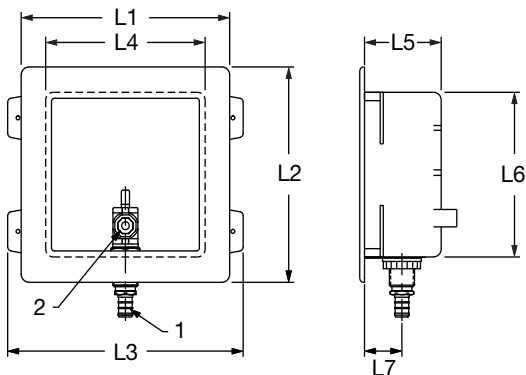

**Viega PureFlow Crimp Closet Adapter Zero Lead Brass Crimp x Closet - Model V5072ZL**

Part No.	Size (in)	L1 (in)	L2 (in)
	1 2		
46223	3/8 x 1/2 Closet (plastic nut)	1.36	1.16
46234	1/2 x 1/2 Closet (plastic nut)	1.36	1.16

**Viega PureFlow Crimp Swivel Connector Zero Lead Copper For Water Heater Crimp x FPT - Model V5048ZL**

Part No.	Size (in)	L1 (in)	L2 (in)	L3 (in)
	1 2			
46764	3/4 x 3/4 FPT	19.00	1.13	18.00

**Viega PureFlow Crimp Outlet Box Zero Lead Brass For Ice Maker 1/4 Turn - Model 2872ZL**

Part No.	Size (in)	L1 (in)	L2 (in)	L3 (in)	L4 (in)	L5 (in)	L6 (in)	L7 (in)
	1 2							
46710*	3/8 x 1/8 CTS (1/4 O.D.)	6.80	6.80	7.68	5.20	2.50	5.20	1.22
46720*	1/2 x 1/8 CTS (1/4 O.D.)	6.80	6.80	7.68	5.20	2.50	5.20	1.22
43700	3/8 x 1/8 CTS (1/4 O.D.)	6.80	6.80	7.68	5.20	2.50	5.20	1.22
43722	1/2 x 1/8 CTS (1/4 O.D.)	6.80	6.80	7.68	5.20	2.50	5.20	1.22