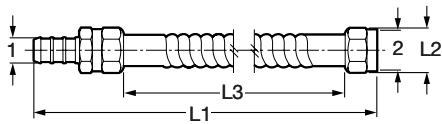

**Viega PureFlow Crimp Closet Adapter Zero Lead Brass Crimp x Closet - Model V5072ZL**

Part No.	Size (in)	L1 (in)	L2 (in)
	1 2		
46223	3/8 x 1/2 Closet (plastic nut)	1.36	1.16
46234	1/2 x 1/2 Closet (plastic nut)	1.36	1.16

**Viega PureFlow Crimp Swivel Connector Zero Lead Copper For Water Heater Crimp x FPT - Model V5048ZL**

Part No.	Size (in)	L1 (in)	L2 (in)	L3 (in)
	1 2			
46764	3/4 x 3/4 FPT	19.00	1.13	18.00

**Viega PureFlow Crimp Outlet Box Zero Lead Brass For Ice Maker 1/4 Turn - Model 2872ZL**

Part No.	Size (in)	L1 (in)	L2 (in)	L3 (in)	L4 (in)	L5 (in)	L6 (in)	L7 (in)
	1 2							
46710*	3/8 x 1/8 CTS (1/4 O.D.)	6.80	6.80	7.68	5.20	2.50	5.20	1.22
46720*	1/2 x 1/8 CTS (1/4 O.D.)	6.80	6.80	7.68	5.20	2.50	5.20	1.22
43700	3/8 x 1/8 CTS (1/4 O.D.)	6.80	6.80	7.68	5.20	2.50	5.20	1.22
43722	1/2 x 1/8 CTS (1/4 O.D.)	6.80	6.80	7.68	5.20	2.50	5.20	1.22