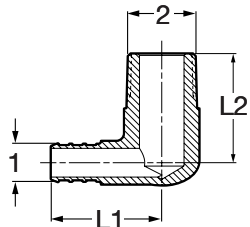

#### Viega PureFlow Crimp 90° Elbow Zero Lead Brass - Model V5016ZL

Part No.	Size (in)		L1 (in)	L2 (in)
	1	2		
46922	3/8	3/8	0.89	0.87
46933	1/2	1/2	0.95	0.87
46243	3/4	1/2	1.06	1.01
46944	3/4	3/4	1.06	1.00
46955	1	1	1.36	1.36

#### Viega PureFlow Crimp 90° Elbow Zero Lead Brass Crimp x MPT - Model V5014ZL

Part No.	Size (in)		L1 (in)	L2 (in)
	1	2		
46822	3/8	3/8 MPT	1.03	0.96
46232	1/2	3/8 MPT	1.29	0.96
46821	1/2	1/2 MPT	1.11	1.19
46245	3/4	3/4 MPT	1.50	1.26

#### Viega PureFlow Compression 90° Elbow For Dishwasher Zero Lead Copper CTS x Hose - Model V5053

Part No.	Size (in)		L1 (in)	L2 (in)	L3 (in)
	1	2			
46743	3/8	CTS (1/2 O.D.) Comp x 3/4 Hose	1.32	1.67	1.14

#### Viega PureFlow Crimp 90° Elbow Zero Lead Copper Crimp x C - Model V5021

Part No.	Size (in)		L1 (in)	L2 (in)
	1	2		
44305	3/8	1/2 C	1.68	1.46
44325	1/2	1/2 C	1.43	1.58
44345	3/4	3/4 C	2.05	2.01