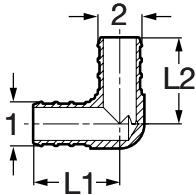

#### Viega PureFlow Crimp 90° Elbow Zero Lead Brass - Model V5016ZL

Part No.	Size (in)		L1 (in)	L2 (in)
	1	2		
46922	3/8	3/8	0.89	0.87
46933	1/2	1/2	0.95	0.87
46243	3/4	1/2	1.06	1.01
46944	3/4	3/4	1.06	1.00
46955	1	1	1.36	1.36

#### Viega PureFlow Crimp 90° Elbow Zero Lead Brass Crimp x MPT - Model V5014ZL

Part No.	Size (in)		L1 (in)	L2 (in)
	1	2		
46822	3/8	3/8 MPT	1.03	0.96
46232	1/2	3/8 MPT	1.29	0.96
46821	1/2	1/2 MPT	1.11	1.19
46245	3/4	3/4 MPT	1.50	1.26

#### Viega PureFlow Compression 90° Elbow For Dishwasher Zero Lead Copper CTS x Hose - Model V5053

Part No.	Size (in)		L1 (in)	L2 (in)	L3 (in)
	1	2			
46743	3/8	CTS (1/2 O.D.) Comp x 3/4 Hose	1.32	1.67	1.14

#### Viega PureFlow Crimp 90° Elbow Zero Lead Copper Crimp x C - Model V5021

Part No.	Size (in)		L1 (in)	L2 (in)
	1	2		
44305	3/8	1/2 C	1.68	1.46
44325	1/2	1/2 C	1.43	1.58
44345	3/4	3/4 C	2.05	2.01