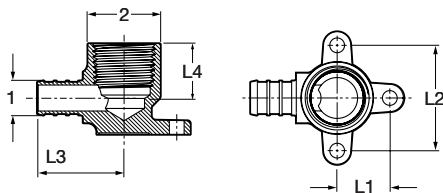

#### Viega PureFlow Crimp 90° Elbow Zero Lead Brass - Model V5016ZL

Part No.	Size (in)		L1 (in)	L2 (in)
	1	2		
46922	3/8	3/8	0.89	0.87
46933	1/2	1/2	0.95	0.87
46243	3/4	1/2	1.06	1.01
46944	3/4	3/4	1.06	1.00
46955	1	1	1.36	1.36

#### Viega PureFlow Crimp 90° Elbow Zero Lead Brass Crimp x MPT - Model V5014ZL

Part No.	Size (in)		L1 (in)	L2 (in)
	1	2		
46822	3/8	3/8 MPT	1.03	0.96
46232	1/2	3/8 MPT	1.29	0.96
46821	1/2	1/2 MPT	1.11	1.19
46245	3/4	3/4 MPT	1.50	1.26

#### Viega PureFlow Crimp 90° Elbow Drop Ear Zero Lead Brass Crimp x FPT - Model V5027ZL

Part No.	Size (in)		L1 (in)	L2 (in)	L3 (in)	L4 (in)
	1	2				
46233	1/2	1/2 FPT	0.79	1.58	1.39	0.72
46244	3/4	3/4 FPT	0.99	1.98	1.46	1.05

#### Viega PureFlow Compression 90° Elbow For Dishwasher Zero Lead Copper CTS x Hose - Model V5053

Part No.	Size (in)		L1 (in)	L2 (in)	L3 (in)
	1	2			
46743	3/8	CTS (1/2 O.D.) Comp x 3/4 Hose	1.32	1.67	1.14