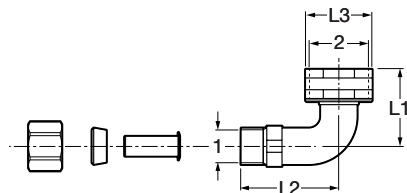

#### Viega PureFlow Crimp 90° Elbow Zero Lead Brass - Model V5016ZL

Part No.	Size (in)		L1 (in)	L2 (in)
	1	2		
46922	3/8	3/8	0.89	0.87
46933	1/2	1/2	0.95	0.87
46243	3/4	1/2	1.06	1.01
46944	3/4	3/4	1.06	1.00
46955	1	1	1.36	1.36

#### Viega PureFlow Crimp 90° Elbow Zero Lead Brass Crimp x MPT - Model V5014ZL

Part No.	Size (in)		L1 (in)	L2 (in)
	1	2		
46822	3/8	3/8 MPT	1.03	0.96
46232	1/2	3/8 MPT	1.29	0.96
46821	1/2	1/2 MPT	1.11	1.19
46245	3/4	3/4 MPT	1.50	1.26

#### Viega PureFlow Crimp 90° Elbow Drop Ear Zero Lead Brass Crimp x FPT - Model V5027ZL

Part No.	Size (in)		L1 (in)	L2 (in)	L3 (in)	L4 (in)
	1	2				
46233	1/2	1/2 FPT	0.79	1.58	1.39	0.72
46244	3/4	3/4 FPT	0.99	1.98	1.46	1.05

#### Viega PureFlow Compression 90° Elbow For Dishwasher Zero Lead Copper CTS x Hose - Model V5053

Part No.	Size (in)		L1 (in)	L2 (in)	L3 (in)
	1	2			
46743	3/8	CTS (1/2 O.D.) Comp x 3/4 Hose	1.32	1.67	1.14