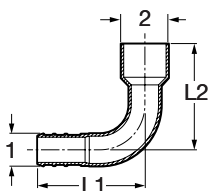

#### Viega PureFlow Crimp 90° Elbow Zero Lead Brass Crimp x MPT - Model V5014ZL

Part No.	Size (in)		L1 (in)	L2 (in)
	1	2		
46822	3/8	3/8 MPT	1.03	0.96
46232	1/2	3/8 MPT	1.29	0.96
46821	1/2	1/2 MPT	1.11	1.19
46245	3/4	3/4 MPT	1.50	1.26

#### Viega PureFlow Crimp 90° Elbow Drop Ear Zero Lead Brass Crimp x FPT - Model V5027ZL

Part No.	Size (in)		L1 (in)	L2 (in)	L3 (in)	L4 (in)
	1	2				
46233	1/2	1/2 FPT	0.79	1.58	1.39	0.72
46244	3/4	3/4 FPT	0.99	1.98	1.46	1.05

#### Viega PureFlow Compression 90° Elbow For Dishwasher Zero Lead Copper CTS x Hose - Model V5053

Part No.	Size (in)		L1 (in)	L2 (in)	L3 (in)
	1	2			
46743	3/8	CTS (1/2 O.D.) Comp x 3/4 Hose	1.32	1.67	1.14

#### Viega PureFlow Crimp 90° Elbow Zero Lead Copper Crimp x C - Model V5021

Part No.	Size (in)		L1 (in)	L2 (in)
	1	2		
44305	3/8	1/2 C	1.68	1.46
44325	1/2	1/2 C	1.43	1.58
44345	3/4	3/4 C	2.05	2.01