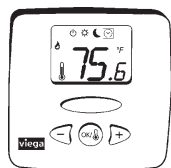

Digital thermostat, Model 2874.5US

viEGA