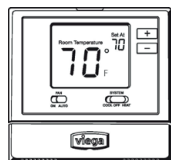

Floor sensor, Digital thermostat,
Model 2874.6US

V
24

Part No
18050

L [ft]
10

Part No
18051

viEGA

691514151168

Thermostat, Heat/cool non program-
mable, Model 2878.6