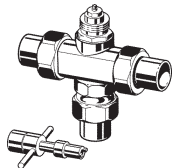

Diverting valve, Three way,
Model 2873.1US

C
1

Part No
20002

viiega

691514200019

Diverting valve, Three way,
Model 2873.1US

C
3/4

Part No
20001

viiega

691514200033

Diverting valve, Three way,
Model 2873.1US

C
1 1/4

Part No
20003

viiega

691514200415

Diverting valve, Three way,
Model 2873.1US

C
1 1/2

Part No
20041

viiega

691514172316

Zone valve, Bronze,
Model 2837.1US

V	C	P
24	1	1

Part No
17231

viiega

691514172309

Zone valve, Bronze,
Model 2837.1US

V	C	P
24	3/4	3/4

Part No
17230

viiega

691514172330

Zone valve, Bronze,
Model 2837.2US

V	P1	P2
24	1	1