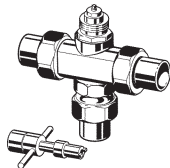

691514798059

Viiega ProPress tailpiece

Smart Connect Technology

Zero Lead, Bronze, Model 2957ZL

P	F	BSP
3/4		1

⚠ **WARNING:**
 CANCER AND
 REPRODUCTIVE HARM-
www.P65Warnings.ca.gov
 Part No
79805

viiega

691514200026

Diverting valve, Three way,
Model 2873.1US

C
1

Part No
20002

viiega

691514200019

Diverting valve, Three way,
Model 2873.1US

C
3/4

Part No
20001

viiega

691514200033

Diverting valve, Three way,
Model 2873.1US

C
1 1/4

Part No
20003

viiega

691514200415

Diverting valve, Three way,
Model 2873.1US

C
1 1/2

Part No
20041

viiega

691514172316

Zone valve, Bronze,
Model 2837.1US

V	C	P
24	1	1

Part No
17231

viiega