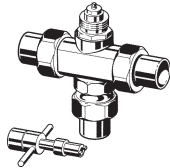

viiega

691514798004

Viiega ProPress tailpiece

Smart Connect Technology

Zero Lead, Bronze, Model 2957ZL

P	F	BSP
1/2		1

⚠ **WARNING:**
 CANCER AND
 REPRODUCTIVE HARM-
www.P65Warnings.ca.gov
 Part No
79800

viiega

691514798059

Viiega ProPress tailpiece

Smart Connect Technology

Zero Lead, Bronze, Model 2957ZL

P	F	BSP
3/4		1

⚠ **WARNING:**
 CANCER AND
 REPRODUCTIVE HARM-
www.P65Warnings.ca.gov
 Part No
79805

viiega

691514200026

Diverting valve, Three way,
Model 2873.1US

C
1

Part No
20002

viiega

691514200019

Diverting valve, Three way,
Model 2873.1US

C
3/4

Part No
20001

viiega

691514200033

Diverting valve, Three way,
Model 2873.1US

C
1 1/4

Part No
20003

viiega

691514200415

Diverting valve, Three way,
Model 2873.1US