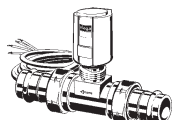

C
1 1/2

Part No
20041

viiega

691514172316

Zone valve, Bronze,
Model 2837.1US

V	C	P
24	1	1

Part No
17231

viiega

691514172309

Zone valve, Bronze,
Model 2837.1US

V	C	P
24	3/4	3/4

Part No
17230

viiega

691514172330

Zone valve, Bronze,
Model 2837.2US

V	P1	P2
24	1	1

Part No
17233

viiega

691514172323

Zone valve, Bronze,
Model 2837.2US

V	P1	P2
24	3/4	3/4

Part No
17232