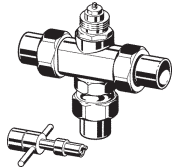

691514798059

Viiega ProPress tailpiece

Smart Connect Technology

Zero Lead, Bronze, Model 2957ZL

P	F	BSP
3/4		1

⚠ **WARNING:**
 CANCER AND
 REPRODUCTIVE HARM-
www.P65Warnings.ca.gov
 Part No
79805

viiega

691514200026

Diverting valve, Three way,
Model 2873.1US

C
1

Part No
20002

viiega

691514200019

Diverting valve, Three way,
Model 2873.1US

C
3/4

Part No
20001

viiega

691514200033

Diverting valve, Three way,
Model 2873.1US

C
1 1/4

Part No
20003

viiega

691514200415

Diverting valve, Three way,
Model 2873.1US

C
1 1/2

Part No
20041

viiega

691514172316

Zone valve, Bronze,
Model 2837.1US

V	C	P
24	1	1

Part No
17231

viiega