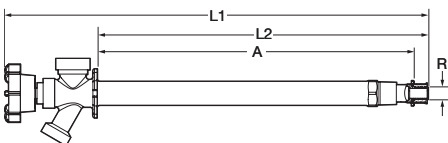

**PureFlow Press Ball Valve Zero Lead Brass P x P - Model 2842.2ZL**

Part No.	Size (in) d	L1 (in)	L2 (in)	L3 (in)
94500	3/8	2.62	1.20	1.20
94521	1/2	2.59	1.20	1.20
94541	3/4	2.72	1.30	1.30

**PureFlow Press Ball Valve Zero Lead Brass P x P - Model 2870ZL**

Part No.	Size (in) d	L1 (in)	L2 (in)	L3 (in)	L4 (in)
98200	1	3.15	1.89	1.99	4.57
98201	1 1/4	3.60	1.75	2.10	4.57
98202	1 1/2	3.88	2.15	2.47	5.77
98203	2	4.57	2.44	2.69	5.77

**ProPress Valve Zero Lead Brass P x FTG - Model 2842.1ZL**

Part No.	Size (in) d1 d2	L1 (in)	L2 (in)	L3 (in)	L4 (in)
95002	1/2 x 1/2 FTG	3.01	1.20	1.10	1.20

**PureFlow Press Wall Hydrant Zero Lead Chrome Plated Brass - Model 2888.0ZL**

Part No.	R (in)	A (in)	L1 (in)	L2 (in)
97120	1/2	11.7	15.6	12.2
97121	3/4	11.8	15.7	12.3

**PureFlow Press Port Adapter Zero Lead Bronze P x ManaBloc Port - Model 2877.3ZL**

Part No.	Size (in) 1 2	A (in)	L (in)	L1 (in)
96101	3/8 x 1/2 Port	0.51	1.58	1.42
96120	1/2 x 1/2 Port	0.51	1.58	1.42