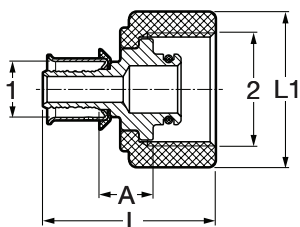

**PureFlow Press Ball Valve Zero Lead Brass P x P - Model 2842.2ZL**

Part No.	Size (in) d	L1 (in)	L2 (in)	L3 (in)
94500	3/8	2.62	1.20	1.20
94521	1/2	2.59	1.20	1.20
94541	3/4	2.72	1.30	1.30

**PureFlow Press Ball Valve Zero Lead Brass P x P - Model 2870ZL**

Part No.	Size (in) d	L1 (in)	L2 (in)	L3 (in)	L4 (in)
98200	1	3.15	1.89	1.99	4.57
98201	1 1/4	3.60	1.75	2.10	4.57
98202	1 1/2	3.88	2.15	2.47	5.77
98203	2	4.57	2.44	2.69	5.77

**ProPress Valve Zero Lead Brass P x FTG - Model 2842.1ZL**

Part No.	Size (in) d1 d2	L1 (in)	L2 (in)	L3 (in)	L4 (in)
95002	1/2 x 1/2 FTG	3.01	1.20	1.10	1.20

**PureFlow Press Wall Hydrant Zero Lead Chrome Plated Brass - Model 2888.0ZL**

Part No.	R (in)	A (in)	L1 (in)	L2 (in)
97120	1/2	11.7	15.6	12.2
97121	3/4	11.8	15.7	12.3

**PureFlow Press Port Adapter Zero Lead Bronze P x ManaBloc Port - Model 2877.3ZL**

Part No.	Size (in) 1 2	A (in)	L (in)	L1 (in)
96101	3/8 x 1/2 Port	0.51	1.58	1.42
96120	1/2 x 1/2 Port	0.51	1.58	1.42