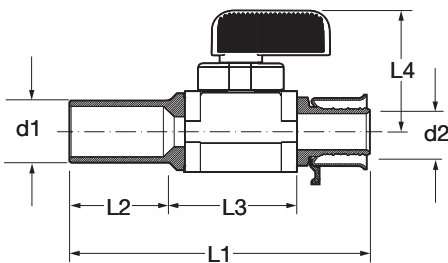

**PureFlow Press Ball Valve Zero Lead Brass P x P - Model 2842.2ZL**

Part No.	Size (in) d	L1 (in)	L2 (in)	L3 (in)
94500	3/8	2.62	1.20	1.20
94521	1/2	2.59	1.20	1.20
94541	3/4	2.72	1.30	1.30

**PureFlow Press Ball Valve Zero Lead Brass P x P - Model 2870ZL**

Part No.	Size (in) d	L1 (in)	L2 (in)	L3 (in)	L4 (in)
98200	1	3.15	1.89	1.99	4.57
98201	1 1/4	3.60	1.75	2.10	4.57
98202	1 1/2	3.88	2.15	2.47	5.77
98203	2	4.57	2.44	2.69	5.77

**ProPress Valve Zero Lead Brass P x FTG - Model 2842.1ZL**

Part No.	Size (in) d1 d2	L1 (in)	L2 (in)	L3 (in)	L4 (in)
95002	1/2 x 1/2 FTG	3.01	1.20	1.10	1.20

**PureFlow Press Wall Hydrant Zero Lead Chrome Plated Brass - Model 2888.0ZL**

Part No.	R (in)	A (in)	L1 (in)	L2 (in)
97120	1/2	11.7	15.6	12.2
97121	3/4	11.8	15.7	12.3

**PureFlow Press Port Adapter Zero Lead Bronze P x ManaBloc Port - Model 2877.3ZL**

Part No.	Size (in) 1 2	A (in)	L (in)	L1 (in)
96101	3/8 x 1/2 Port	0.51	1.58	1.42
96120	1/2 x 1/2 Port	0.51	1.58	1.42