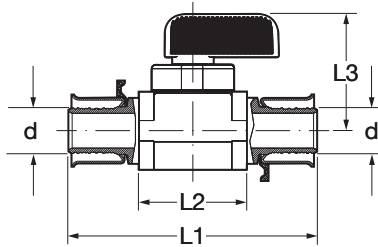

**PureFlow Press Ball Valve Zero Lead Brass P x P - Model 2842.2ZL**

Part No.	Size (in) d	L1 (in)	L2 (in)	L3 (in)
94500	3/8	2.62	1.20	1.20
94521	1/2	2.59	1.20	1.20
94541	3/4	2.72	1.30	1.30

**PureFlow Press Ball Valve Zero Lead Brass P x P - Model 2870ZL**

Part No.	Size (in) d	L1 (in)	L2 (in)	L3 (in)	L4 (in)
98200	1	3.15	1.89	1.99	4.57
98201	1 1/4	3.60	1.75	2.10	4.57
98202	1 1/2	3.88	2.15	2.47	5.77
98203	2	4.57	2.44	2.69	5.77

**ProPress Valve Zero Lead Brass P x FTG - Model 2842.1ZL**

Part No.	Size (in) d1 d2	L1 (in)	L2 (in)	L3 (in)	L4 (in)
95002	1/2 x 1/2 FTG	3.01	1.20	1.10	1.20

**PureFlow Press Wall Hydrant Zero Lead Chrome Plated Brass - Model 2888.0ZL**

Part No.	R (in)	A (in)	L1 (in)	L2 (in)
97120	1/2	11.7	15.6	12.2
97121	3/4	11.8	15.7	12.3

**PureFlow Press Port Adapter Zero Lead Bronze P x ManaBloc Port - Model 2877.3ZL**

Part No.	Size (in) 1 2	A (in)	L (in)	L1 (in)
96101	3/8 x 1/2 Port	0.51	1.58	1.42
96120	1/2 x 1/2 Port	0.51	1.58	1.42