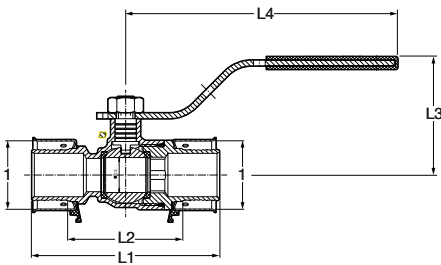

**PureFlow Press Ball Valve Zero Lead Brass P x P - Model 2842.2ZL**

Part No.	Size (in) d	L1 (in)	L2 (in)	L3 (in)
94500	3/8	2.62	1.20	1.20
94521	1/2	2.59	1.20	1.20
94541	3/4	2.72	1.30	1.30

**PureFlow Press Ball Valve Zero Lead Brass P x P - Model 2870ZL**

Part No.	Size (in) d	L1 (in)	L2 (in)	L3 (in)	L4 (in)
98200	1	3.15	1.89	1.99	4.57
98201	1 1/4	3.60	1.75	2.10	4.57
98202	1 1/2	3.88	2.15	2.47	5.77
98203	2	4.57	2.44	2.69	5.77

**ProPress Valve Zero Lead Brass P x FTG - Model 2842.1ZL**

Part No.	Size (in) d1 d2	L1 (in)	L2 (in)	L3 (in)	L4 (in)
95002	1/2 x 1/2 FTG	3.01	1.20	1.10	1.20

**PureFlow Press Wall Hydrant Zero Lead Chrome Plated Brass - Model 2888.0ZL**

Part No.	R (in)	A (in)	L1 (in)	L2 (in)
97120	1/2	11.7	15.6	12.2
97121	3/4	11.8	15.7	12.3

**PureFlow Press Port Adapter Zero Lead Bronze P x ManaBloc Port - Model 2877.3ZL**

Part No.	Size (in) 1 2	A (in)	L (in)	L1 (in)
96101	3/8 x 1/2 Port	0.51	1.58	1.42
96120	1/2 x 1/2 Port	0.51	1.58	1.42