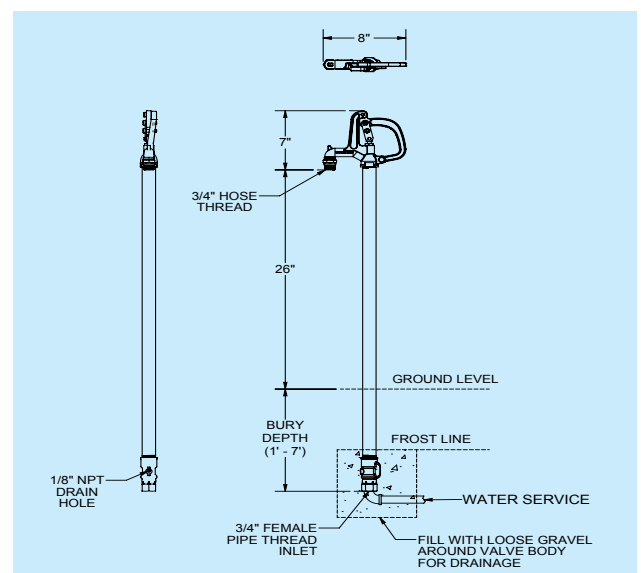

**Operation:** 90° handle lift for full on

**Nozzle:** 3/4" brass hose nozzle

**Casing:** 1" Galvanized steel pipe

**Operating Rod:** 3/8" Steel rod

**Drain Hole:** Tapped - 1/8" N.P.T.

**Adjustable Pivot Block:** Provides easy and positive adjustment of the lever lock in tension

**Tamperproof Lock:** Can be padlocked in closed position

**Inlet Specifications:** 3/4" FPT

**MAX PRESSURE** - 125 p.s.i.

**MAX TEMPERATURE** - 120° F

## SHIPPING WEIGHT

Bury Depth (Ft)	1	2	3	4	5	6	7
Shipping Wt. (Lbs)	9.2	11.3	13.4	15.5	17.6	19.7	21.8
Overall Length	45"	57"	69"	81"	93"	105"	117"

**For Installation / Troubleshooting Instructions go to  
[www.woodfordmfg.com](http://www.woodfordmfg.com) or call 1-800-621-6032**