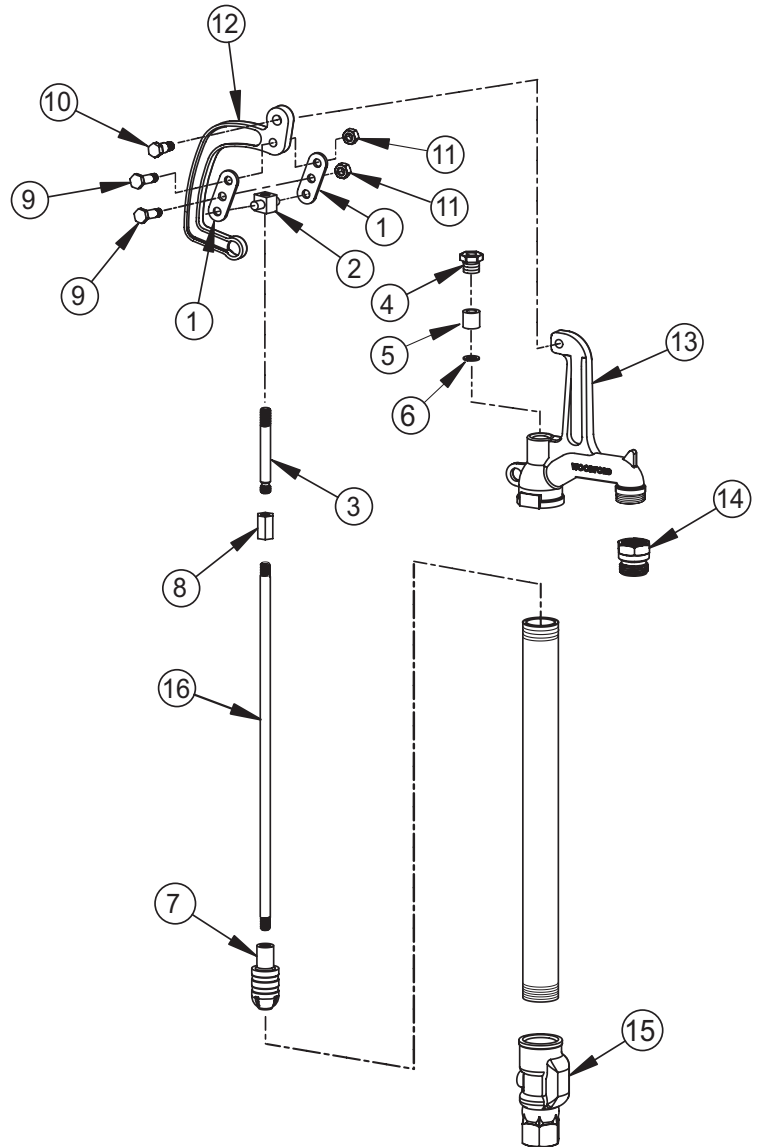

**Operation:** 90° handle lift for full on

**Nozzle:** 3/4" brass hose nozzle

**Casing:** 1" Galvanized steel pipe

**Operating Rod:** 3/8" Steel rod

**Drain Hole:** Tapped - 1/8" N.P.T.

**Adjustable Pivot Block:** Provides easy and positive adjustment of the lever lock in tension

**Tamperproof Lock:** Can be padlocked in closed position

**Inlet Specifications:** 3/4" FPT

**MAX PRESSURE** - 125 p.s.i.

**MAX TEMPERATURE** - 120° F

## SHIPPING WEIGHT

Bury Depth (Ft)	1	2	3	4	5	6	7
Shipping Wt. (Lbs)	9.2	11.3	13.4	15.5	17.6	19.7	21.8
Overall Length	45"	57"	69"	81"	93"	105"	117"

**For Installation / Troubleshooting Instructions go to  
[www.woodfordmfg.com](http://www.woodfordmfg.com) or call 1-800-621-6032**

**When ordering, specify model and bury depth.**

MODEL R34 PARTS LIST		
ITEM	PART#	DESCRIPTION
	15246	R34 Head & Nozzle Assembly Includes items 13 & 14
	RK-R34HA	R34 Head Assembly - Complete Includes items 1-6 & 8-14
1	10620	Link Plate (2)
2	10619	Pivot Square
3	10588	Rod Stem
4	10100	Packing Nut
5	10101	Packing
6	10102	Packing Support Washer
7	10108	Plunger
8	10481	Coupling Nut
9	10589	Link Bolt
10	10590	Handle Shoulder Bolt
11	10206	Hex Nut (2)
12	10587	Handle
13	N/A	Head (See Above)
14	10004	3/4" Brass Hose Nozzle
15	10018	Valve Body
16		Operating Rod
	10591	1' Bury (35-15/16" Long)
	10592	2' Bury (47-15/16" Long)
	10593	3' Bury (59-15/16" Long)
	10594	4' Bury (71-15/16" Long)
	10595	5' Bury (83-15/16" Long)
	10596	6' Bury (95-15/16" Long)
	10600	7' Bury (107-15/16" Long)
	RK-R34	Repair Kit (Includes items 1-7)