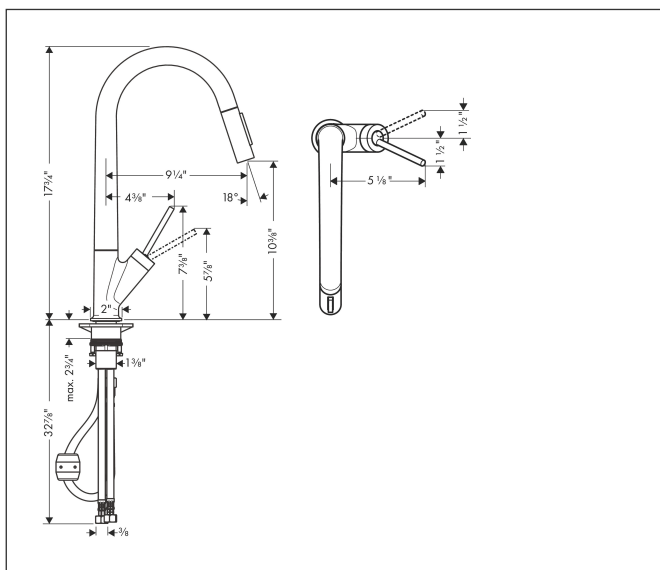

Brand AXOR
 Art. Name **AXOR Starck** HighArc Kitchen Faucet 2-Spray Pull-Down, 1.75 GPM
 Art. Nr. 10821251
 Surface brushed gold optic
 Pos. 1

Product Picture

Drawing

Features

- Projection: 235 mm
- Swivel range 150°
- Laminar spray, Needle spray
- Toggle spray diverter
- MagFit magnetic sprayhead docking
- Deck mounted
- Flow: 1.75 GPM (6.6 L/Min)
- Joystick ceramic cartridge
- 3/8" connections
- Integrated double backflow prevention
- Extension length Up to 30" (50cm)