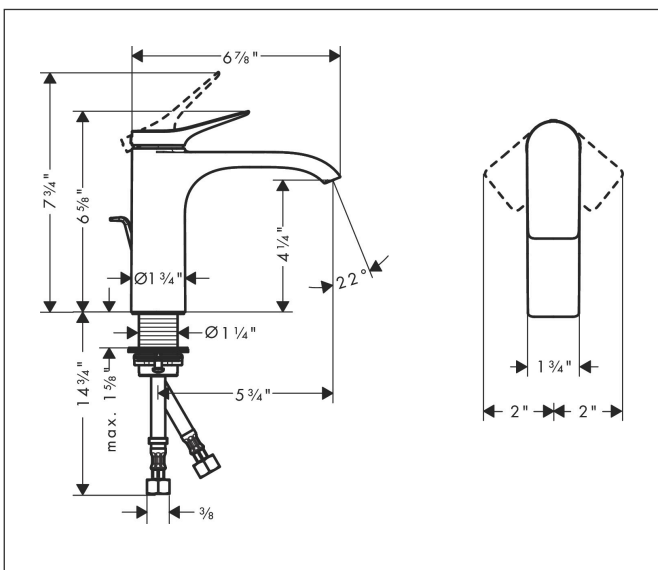

Brand hansgrohe
 Art. Name **Vivenis** Single-Hole Faucet 110 with Pop-Up Drain, 1.2 GPM
 Art. Nr. 75020701
 Surface matte white
 Pos. 1

Product Picture

Features

- Consists of: Single-handle faucet, Pop-up assembly
- Spray modes: WaterfallStream
- Flow: 1.2 GPM (4.5 L/Min)
- Ceramic cartridge
- Includes pop-up drain
- Material waste set: Metal

Drawing

Technology