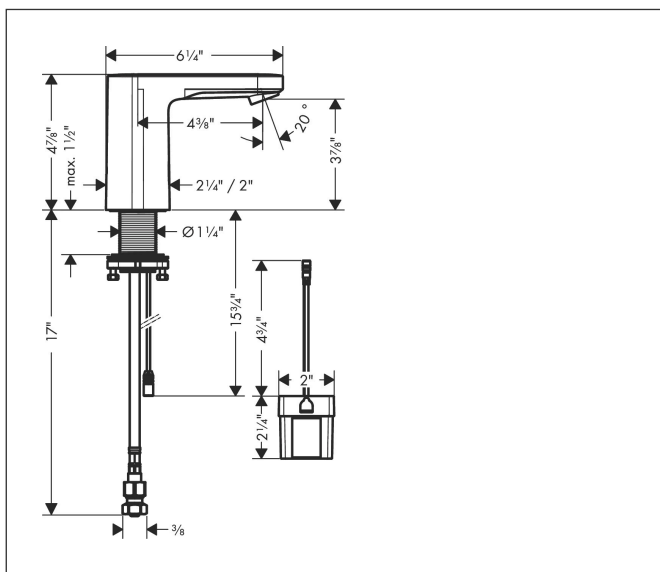

Brand	hansgrohe
Art. Name	Vernis Blend Electronic Faucet with Pre-Adjusted Temperature AC-Powered, 0.5 GPM
Art. Nr.	71503001
Surface	chrome
Pos.	1

Product Picture

Drawing

Features

- Spray modes: Aerated spray
- Angle-adjustable spray
- for cold water or pre-adjusted/conditioned water
- Infrared sensor
- Low battery indicator
- battery operation 6 V Lithium-battery, type CR-P2 (lifetime approx. 7 years, at 150 actuations per day, battery included in scope of supply)
- flushing time adjustable
- Flushing time: 10 seconds, 20 seconds, 30 seconds
- frequency of hygiene rinse: 24 hours, 48 hours, 72 hours
- flushing time hygiene rinse: 10 seconds, 20 seconds, 30 seconds
- cleaning mode: temporary water stop feature for cleaning
- 3/8" hoses