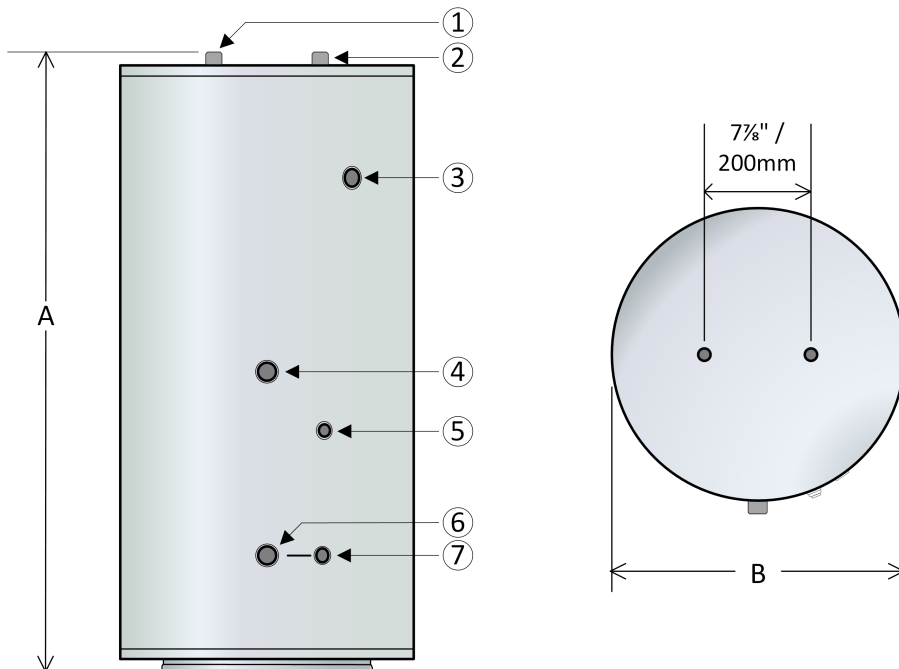

## Dimensional drawing of the IWT InterStor indirect water heaters

Included on this page are dimensional drawings and connections for the:

[IWT 40, IWT 50, IWT 65](#)

[IWT 80, IWT 80 Max, IWT 119, IWT 199 Max](#)

### Drawings of the IWT 40, IWT 50, and IWT 65

**Figure:** Tank dimensions - IWT 40, IWT 50, IWT 65

	IWT 40	IWT 50	IWT 65
A=Height (inches/mm)	45.2 / 1148	57 / 1448	54.5 / 1384

- ① ¾" M NPT Hot water outlet
- ② ¾" M NPT Cold water outlet
- ③ ¾" F NPT T&P relief valve
- ④ 1" M NPT In from boiler (boiler supply)
- ⑤ Sensor well
- ⑥ 1" M NPT Out to boiler (boiler return)
- ⑦ ½" F NPT (tank drain)

## Drawings of the IWT 80, IWT 80-Max, IWT 119, IWT 119-Max

Figure: Tank dimension: IWT 80, IWT 80-Max

Figure: Tank dimension: IWT 119, IWT 119-Max

	IWT 80	IWT 80-Max	IWT 119	IWT 119-Max
A=Height (inches)	64.5 / 1638	64.5 / 1638	65.7 / 1669	65.7 / 1669
B=Diameter (inches)	24.5 / 622	24.5 / 622	28 / 711	28 / 711