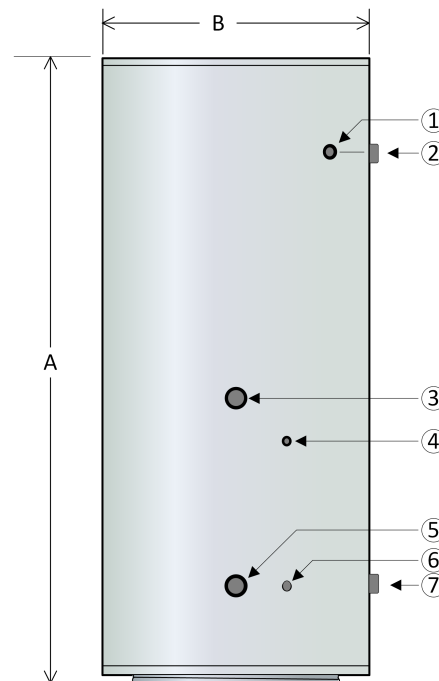

## Dimensional drawing of the IWT InterStor indirect water heaters

Included on this page are dimensional drawings and connections for the:

[IWT 40, IWT 50, IWT 65](#)

[IWT 80, IWT 80 Max, IWT 119, IWT 199 Max](#)

### Drawings of the IWT 40, IWT 50, and IWT 65

**Figure:** Tank dimensions - IWT 40, IWT 50, IWT 65

	IWT 40	IWT 50	IWT 65
A=Height (inches/mm)	45.2 / 1148	57 / 1448	54.5 / 1384

- ① ¾" M NPT Hot water outlet
- ② ¾" M NPT Cold water outlet
- ③ ¾" F NPT T&P relief valve
- ④ 1" M NPT In from boiler (boiler supply)
- ⑤ Sensor well
- ⑥ 1" M NPT Out to boiler (boiler return)
- ⑦ ½" F NPT (tank drain)

## Drawings of the IWT 80, IWT 80-Max, IWT 119, IWT 119-Max

Figure: Tank dimension: IWT 80, IWT 80-Max

Figure: Tank dimension: IWT 119, IWT 119-Max

	IWT 80	IWT 80-Max	IWT 119	IWT 119-Max
A=Height (inches)	64.5 / 1638	64.5 / 1638	65.7 / 1669	65.7 / 1669
B=Diameter (inches)	24.5 / 622	24.5 / 622	28 / 711	28 / 711

	IWT 80	IWT 80-Max	IWT 119	IWT 119-Max
①	¾" F NPT T&P Relief valve	1" F NPT T&P Relief valve	1" F NPT T&P Relief valve	1" F NPT T&P Relief valve
②	1" M NPT Hot water outlet	1½" M NPT Hot water outlet	1½" M NPT Hot water outlet	1½" M NPT Hot water outlet
③	1" M NPT In from boiler (boiler supply)	1½" M NPT In from boiler (boiler supply)	1½" M NPT In from boiler (boiler supply)	1½" M NPT In from boiler (boiler supply)
④	Sensor well	Sensor well	Sensor well	Sensor well