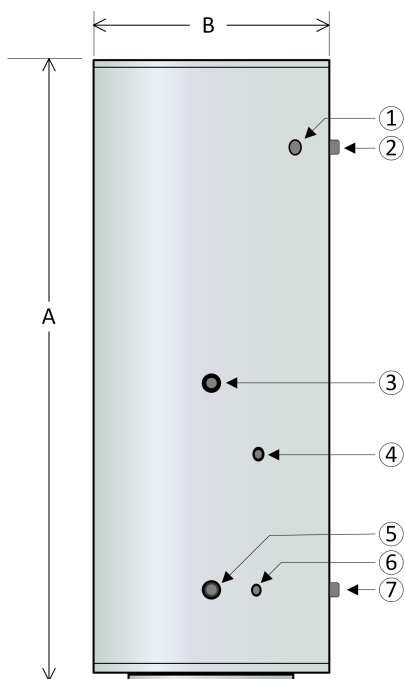

## Dimensional drawing of the IWT InterStor indirect water heaters

Included on this page are dimensional drawings and connections for the:

[IWT 40, IWT 50, IWT 65](#)

[IWT 80, IWT 80 Max, IWT 119, IWT 199 Max](#)

### Drawings of the IWT 40, IWT 50, and IWT 65

**Figure:** Tank dimensions - IWT 40, IWT 50, IWT 65

	IWT 40	IWT 50	IWT 65
A=Height (inches/mm)	45.2 / 1148	57 / 1448	54.5 / 1384

- ① ¾" M NPT Hot water outlet
- ② ¾" M NPT Cold water outlet
- ③ ¾" F NPT T&P relief valve
- ④ 1" M NPT In from boiler (boiler supply)
- ⑤ Sensor well
- ⑥ 1" M NPT Out to boiler (boiler return)
- ⑦ ½" F NPT (tank drain)

## Drawings of the IWT 80, IWT 80-Max, IWT 119, IWT 119-Max

Figure: Tank dimension: IWT 80, IWT 80-Max

Figure: Tank dimension: IWT 119, IWT 119-Max

	IWT 80	IWT 80-Max	IWT 119	IWT 119-Max
A=Height (inches)	64.5 / 1638	64.5 / 1638	65.7 / 1669	65.7 / 1669
B=Diameter (inches)	24.5 / 622	24.5 / 622	28 / 711	28 / 711

	IWT 80	IWT 80-Max	IWT 119	IWT 119-Max
①	¾" F NPT T&P Relief valve	1" F NPT T&P Relief valve	1" F NPT T&P Relief valve	1" F NPT T&P Relief valve
②	1" M NPT Hot water outlet	1½" M NPT Hot water outlet	1½" M NPT Hot water outlet	1½" M NPT Hot water outlet
③	1" M NPT In from boiler (boiler supply)	1½" M NPT In from boiler (boiler supply)	1½" M NPT In from boiler (boiler supply)	1½" M NPT In from boiler (boiler supply)
④	Sensor well	Sensor well	Sensor well	Sensor well