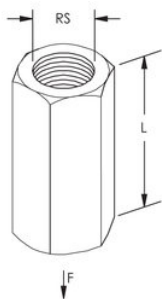

DIAGRAMS

WARNING

nVent products shall be installed and used only as indicated in nVent's product instruction sheets and training materials. Instruction sheets are available at www.nvent.com and from your nVent customer service representative. Improper installation, misuse, misapplication or other failure to completely follow nVent's instructions and warnings may cause product malfunction, property damage, serious bodily injury and death and/or void your warranty.