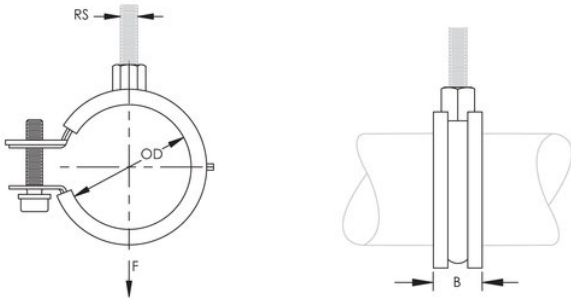

Copper Tube Size: 1 1/2"

Rod Size: 3/8"

B: 29/32"

Static Load: 180 lb

ADDITIONAL PRODUCT DETAILS

Lining is EPDM rubber.

DIAGRAMS

WARNING

nVent products shall be installed and used only as indicated in nVent's product instruction sheets and training materials. Instruction sheets are available at www.nvent.com and from your nVent customer service representative. Improper installation, misuse, misapplication or other failure to completely follow nVent's instructions and warnings may cause product malfunction, property damage, serious bodily injury and death and/or void your warranty.

North America

+1.800.753.9221

Option 1 – Customer Care

Option 2 – Technical Support

Europe

Netherlands:

+31 800-0200135

France:

+33 800 901 793

Europe

Germany:

800 1890272

Other Countries:

+31 13 5835404

APAC

Shanghai:

+ 86 21 2412 1618/19

Sydney:

+61 2 9751 8500

Our powerful portfolio of brands:

nVent.com CADDY ERICO HOFFMAN RAYCHEM SCHROFF TRACER

© 2022 nVent. All nVent marks and logos are owned or licensed by nVent Services GmbH or its affiliates. All other trademarks are the property of their respective owners.

nVent reserves the right to change specifications without notice.