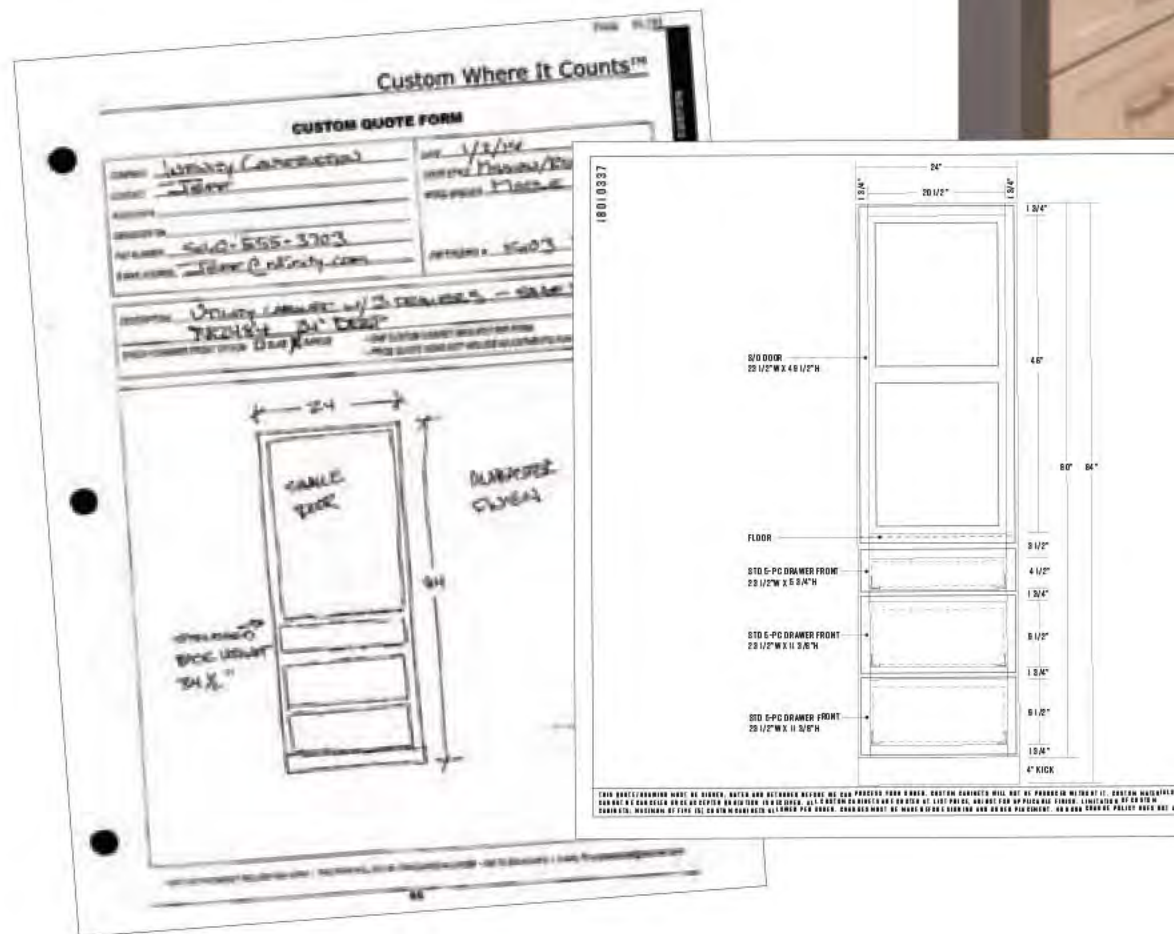

Inception... to reality

Designers can dream too... with our Custom Where It Counts™ program!

If your cabinetry design includes cabinets, wood accessories or interior accessories not found in our catalog, you can add them to your project using the Custom Where It Counts™ program.