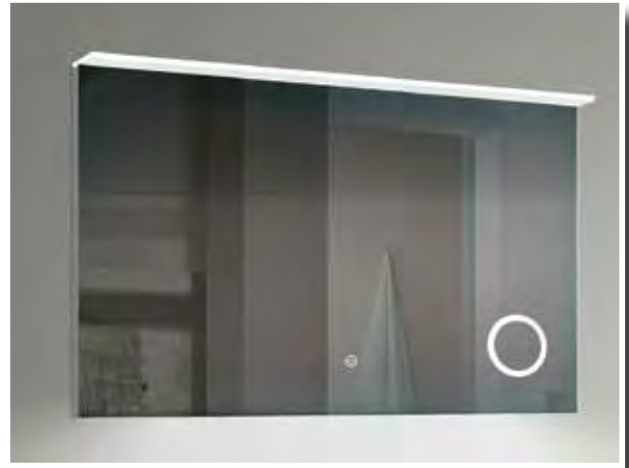

Royale

- 32" x 28" x 4.75"
- Double door mirror cabinet
- Recessed mount
- 1224 Lumens
- Warm/Cool changeable LED (4000K/6000K)
- Horizontal orientation
- LED lighting on both sides of cabinet doors
- 3mm double-sided mirror doors
- 3-section rocker switch • Electric outlet
- Two 8mm glass shelves
- Mirrored interior
- Model #LIS164

LED MIRRORS

Rio

- 24" x 32" x 2.25"
- LED Mirror with lighting on four sides
- 4896 Lumens • 6000K
- Mirrored edges
- IR sensor
- Horizontal or Vertical mount
- Model #LI5096

Ruth

- 48" x 24" x 1.25"
- LED Mirror with lighting on four sides
- 3366 Lumens
- Warm/Cool changeable LED (4000K/6000K)
- 3-section rocker switch
- Rounded corners
- Horizontal or Vertical mount
- Model #LI8950

Saffron

- 19-11/16" x 31-1/2" x 1-5/16"
- LED Mirror with Stainless Steel frame
- 2295 Lumens • 6000K
- Round corners • Touch sensor
- Horizontal or Vertical mount
- Model #LI9544

Shadows

- 24" x 32" x 1.75"
- LED Mirror with back lighting
- 2703 Lumens • Dimmable • Touch sensor
- Warm/Cool changeable LED (2700K/6400K)
- Black Aluminum frame • Horizontal or Vertical mount
- Model #LI9759

LED MIRRORS

Stratus

- 20" x 28" 1.25"
- LED Mirror with lighting on four sides • 2142 Lumens
- Warm/Cool changeable LED (4000K/6000K)
- 3-section rocker switch • Horizontal or Vertical mount
- Model #LI8349