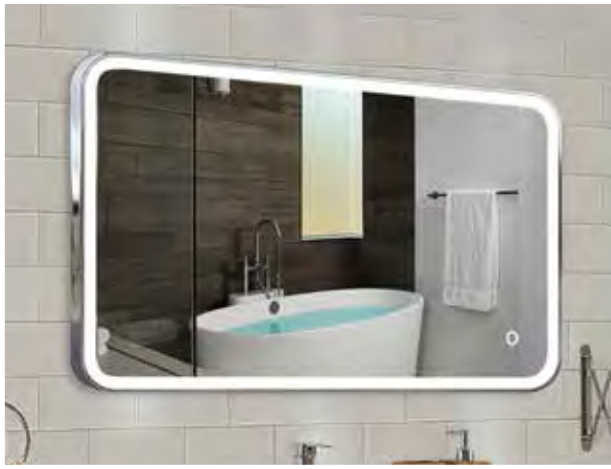

LED MIRRORS

Rio

- 24" x 32" x 2.25"
- LED Mirror with lighting on four sides
- 4896 Lumens • 6000K
- Mirrored edges
- IR sensor
- Horizontal or Vertical mount
- Model #LI5096

Ruth

- 48" x 24" x 1.25"
- LED Mirror with lighting on four sides
- 3366 Lumens
- Warm/Cool changeable LED (4000K/6000K)
- 3-section rocker switch
- Rounded corners
- Horizontal or Vertical mount
- Model #LI8950