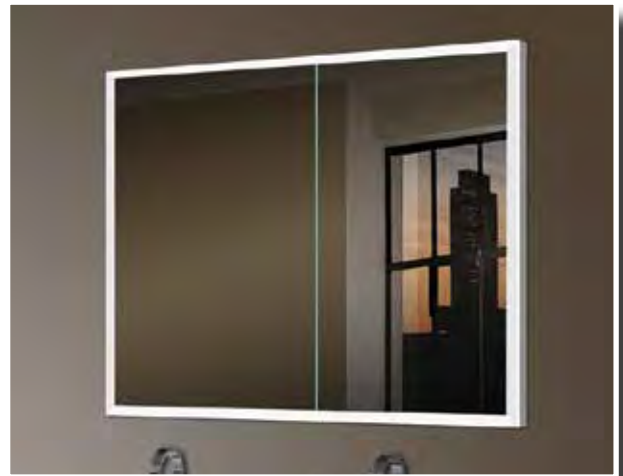

Illuminate your life!

Designer LED Mirrors & Cabinets

Lighted
IMPRESSIONS

LED Designer Mirrors by LTL Home Products

LED MIRROR CABINETS

Ace

- 28" x 28" x 4.75"
- Double door mirror cabinet
- Recessed or Surface mount
- LED light on two sides of cabinet
- 2856 Lumens • 6000K
- Horizontal orientation
- 3mm double-sided mirror doors
- IR sensor
- Aluminum frame with MDF back panel
- Two 8mm glass shelves • Electric outlet
- Model #LI5157

Edgar

- 32" x 28" x 5.5"
- Double door mirror cabinet
- Surface mount • 1785 Lumens
- Warm/cool changeable LED (4000K/6000K)
- Horizontal orientation
- LED lighting on cabinet doors and under cabinet
- 3mm double-sided mirror doors
- Two 5mm glass shelves • Electric outlet
- 3-section rocker switch • Black aluminum frame
- Extra storage shelf with mirror under cabinet doors
- Model #LI9568

Espirit

- 18" x 26" x 4.75"
- Recessed or Surface mount mirror cabinet
- 210 Lumens • 6000K
- Vertical orientation
- LED lighting on both sides of cabinet door
- 3mm double-sided mirror doors
- Mirrored interior • Rocker switch
- Removable mirror strips on cabinet sides
- Two 8mm glass shelves • Electric outlet
- Model #LI8370

Royale

- 32" x 28" x 4.75"
- Double door mirror cabinet
- Recessed mount
- 1224 Lumens
- Warm/Cool changeable LED (4000K/6000K)
- Horizontal orientation
- LED lighting on both sides of cabinet doors
- 3mm double-sided mirror doors
- 3-section rocker switch • Electric outlet
- Two 8mm glass shelves
- Mirrored interior
- Model #LIS164