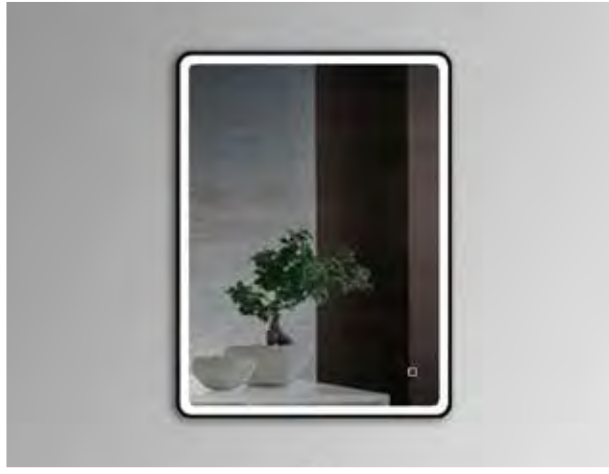

Illuminate your life!

Designer LED Mirrors & Cabinets

Lighted
IMPRESSIONS

LED Designer Mirrors by LTL Home Products

LED MIRROR CABINETS

Ace

- 28" x 28" x 4.75"
- Double door mirror cabinet
- Recessed or Surface mount
- LED light on two sides of cabinet
- 2856 Lumens • 6000K
- Horizontal orientation
- 3mm double-sided mirror doors
- IR sensor
- Aluminum frame with MDF back panel
- Two 8mm glass shelves • Electric outlet
- Model #LI5157

Royale

- 32" x 28" x 4.75"
- Double door mirror cabinet
- Recessed mount
- 1224 Lumens
- Warm/Cool changeable LED (4000K/6000K)
- Horizontal orientation
- LED lighting on both sides of cabinet doors
- 3mm double-sided mirror doors
- 3-section rocker switch • Electric outlet
- Two 8mm glass shelves
- Mirrored interior
- Model #LIS164

Bahama

- 48" x 24" x 1.25"
- LED Mirror with lighting on four sides
- 6732 Lumens • 6000K
- On/Off IR sensor
- Horizontal mount
- Model #LIS119

Beacon

- 30" x 36" x 1.8"
- LED Mirror with lighting on four sides
- Black Aluminum Frame • 4680 Lumens
- Warm/Cool Changeable (3000K/4500K/6000K)
- Dimmable • Touch sensor
- Horizontal or Vertical mount
- Model #LI2537

LED MIRRORS

Belmar

- 30" x 36" x 1.5"
- LED Mirror with lighting on four sides
- Curved Black Aluminum Frame • 4392 Lumens
- Warm/Cool Changeable (3000K/4500K/6000K)
- Dimmable • Touch sensor
- Horizontal or Vertical mount
- Model #LI2544