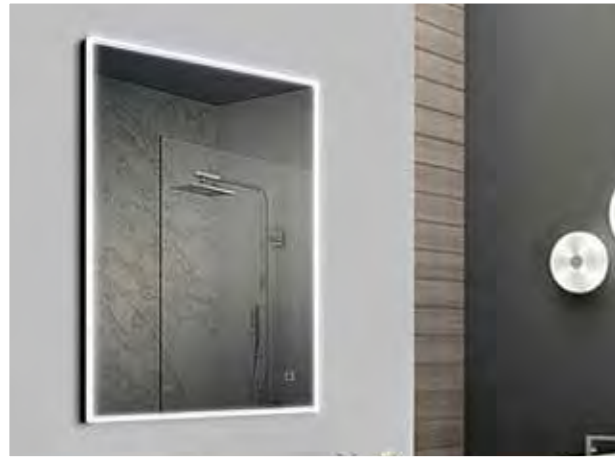

Beacon

- 30" x 36" x 1.8"
- LED Mirror with lighting on four sides
- Black Aluminum Frame • 4680 Lumens
- Warm/Cool Changeable (3000K/4500K/6000K)
- Dimmable • Touch sensor
- Horizontal or Vertical mount
- Model #LI2537