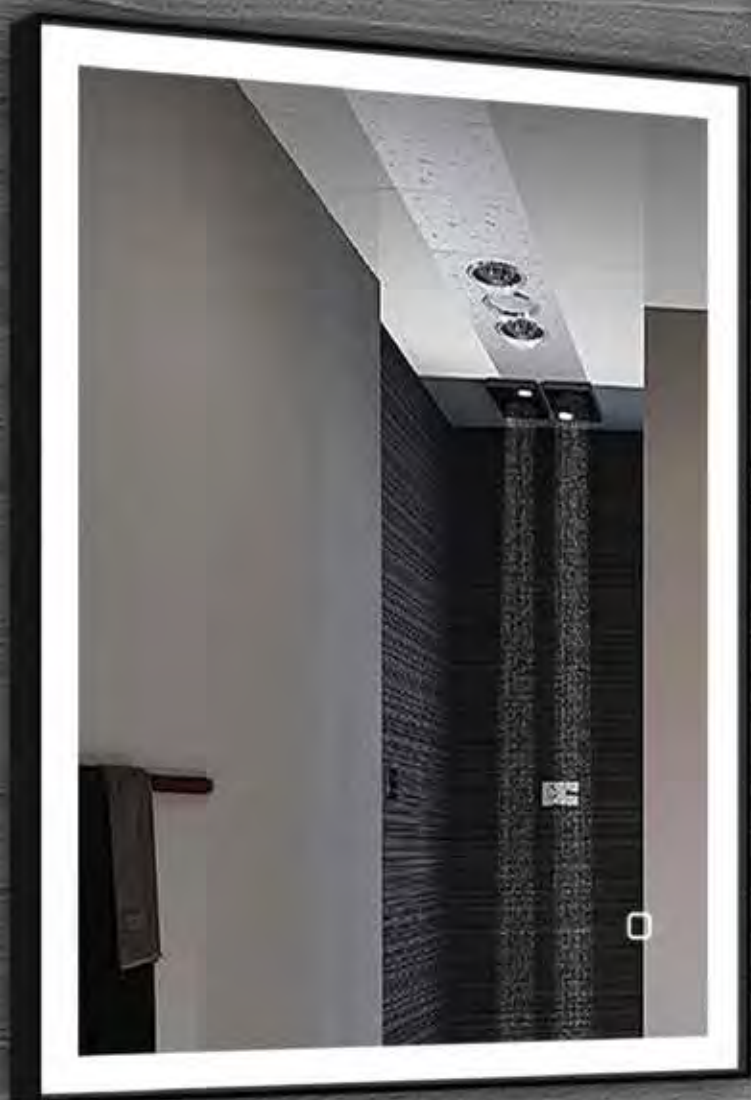

Illuminate your life!

Designer LED Mirrors & Cabinets

Lighted
IMPRESSIONS

LED Designer Mirrors by LTL Home Products

LED MIRROR CABINETS

Ace

- 28" x 28" x 4.75"
- Double door mirror cabinet
- Recessed or Surface mount
- LED light on two sides of cabinet
- 2856 Lumens • 6000K
- Horizontal orientation
- 3mm double-sided mirror doors
- IR sensor
- Aluminum frame with MDF back panel
- Two 8mm glass shelves • Electric outlet
- Model #LI5157

Edgar

- 32" x 28" x 5.5"
- Double door mirror cabinet
- Surface mount • 1785 Lumens
- Warm/cool changeable LED (4000K/6000K)
- Horizontal orientation
- LED lighting on cabinet doors and under cabinet
- 3mm double-sided mirror doors
- Two 5mm glass shelves • Electric outlet
- 3-section rocker switch • Black aluminum frame
- Extra storage shelf with mirror under cabinet doors
- Model #LI9568

Espirit

- 18" x 26" x 4.75"
- Recessed or Surface mount mirror cabinet
- 210 Lumens • 6000K
- Vertical orientation
- LED lighting on both sides of cabinet door
- 3mm double-sided mirror doors
- Mirrored interior • Rocker switch
- Removable mirror strips on cabinet sides
- Two 8mm glass shelves • Electric outlet
- Model #LI8370

Royale

- 32" x 28" x 4.75"
- Double door mirror cabinet
- Recessed mount
- 1224 Lumens
- Warm/Cool changeable LED (4000K/6000K)
- Horizontal orientation
- LED lighting on both sides of cabinet doors
- 3mm double-sided mirror doors
- 3-section rocker switch • Electric outlet
- Two 8mm glass shelves
- Mirrored interior
- Model #LIS164