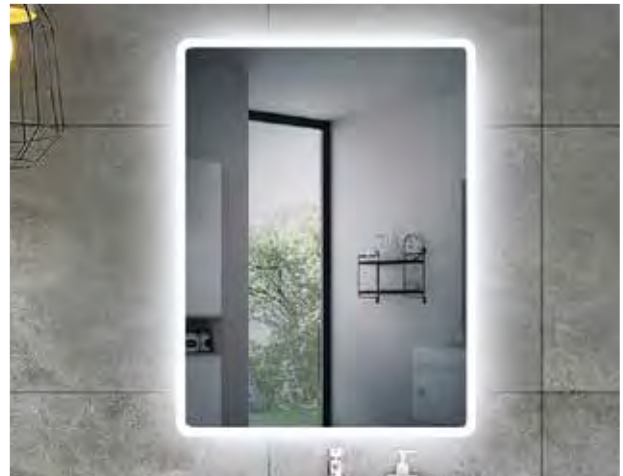

Maxx

- 20" x 28" x 1.25"
- LED Mirror with lighting on two sides
- 3-section rocker switch
- 1224 Lumens
- Warm/Cool changeable LED (4000K/6000K)
- Vertical or Horizontal mount
- Model #LI8332

LED MIRRORS

Mini Maxx

- 16" x 25" x 1.25"
- LED Mirror with lighting on two sides
- Frosted pattern on two sides
- 690 Lumens
- 3000K
- Rocker switch
- Vertical mount
- Model #LI9582

Moments

- 32" x 24" x 1.0"
- LED Mirror with lighting on four sides
- 2550 Lumens
- Warm/Cool changeable LED (2700K/6400K)
- Digital Clock • Tapered mirror frame
- Dimmable • IR sensor
- Horizontal mount
- Model #LI8899

Moon

- 24" diameter x 1.25"
- Round LED mirror with lighting around edges
- 1080 Lumens • 6000K
- Touch sensor
- Vertical mount
- Model #LI8363

Newport

- 24" x 32" x 1.75"
- LED Mirror with lighting on four sides
- 1530 Lumens • 6000K
- Dimmable • IR sensor
- Rounded corners
- Horizontal or Vertical mount
- Model #LI8912