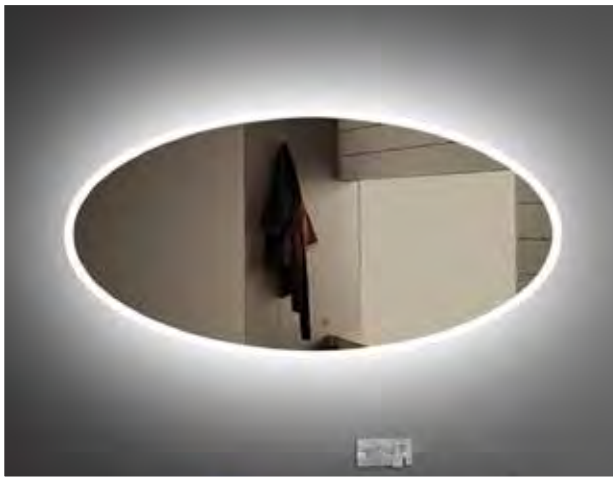

LED MIRRORS

Cosmos

- 48" x 24" x 1.25"
- Oval LED Mirror
- 5610 Lumens
- Warm/Cool changeable LED (2700K/6400K)
- Lighting around edges and back of mirror
- IR sensor • Dimmable
- Horizontal mount
- Model #LI9551