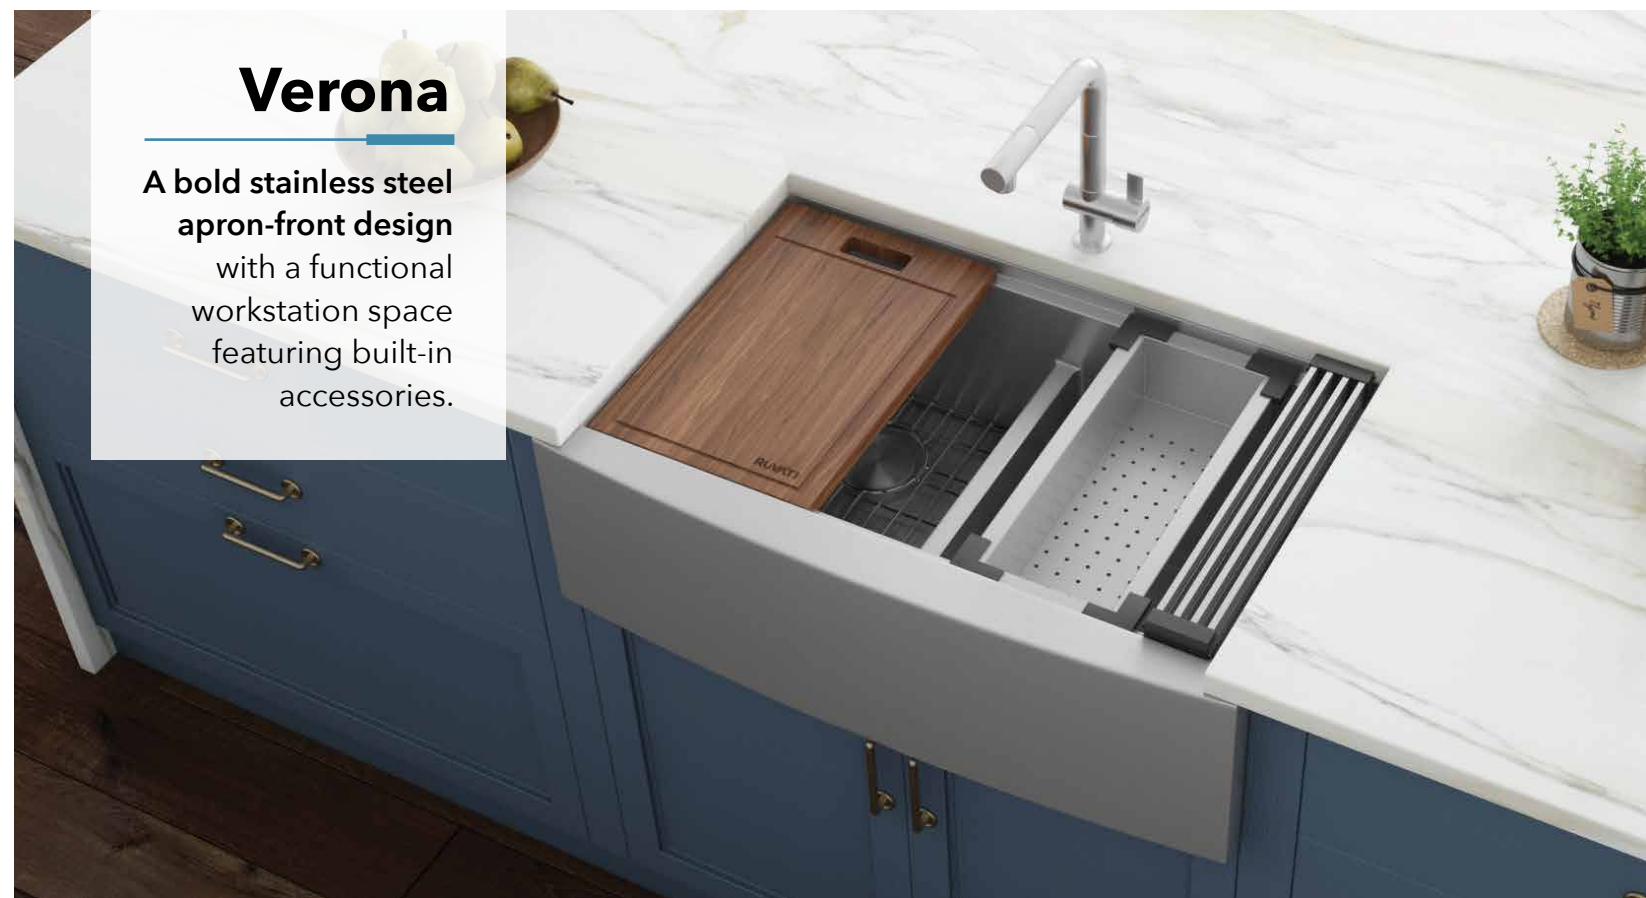

RVH8351
33" x 19" x 10"
Rounded Corners

RVH8356
33" x 19" x 10"

RVH8359
36" x 19" x 10"

Verona

A bold stainless steel apron-front design with a functional workstation space featuring built-in accessories.