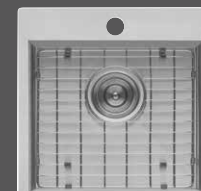

RVH8115
15" x 15" x 9"

RVH8118
18" x 18" x 9"

Modena

For a perfect combination of form and function, the Modena collection combines large rectangular sinks with gently curved inside corners and edges.

- Stainless steel bottom rinse grid included
- Basket strainer included