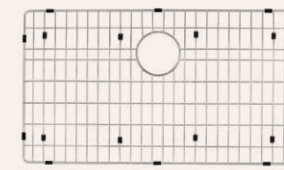

Accessories

RVGrid

Innovative Accessories to Transform your Kitchen Sink

Ruvati workstation sinks come with a foldable drying rack (Model # RVA1395). The patented design combines square stainless steel bars with a foldable silicone frame, allowing you to neatly fold the rack when not in use.

US PATENT NO. D936319