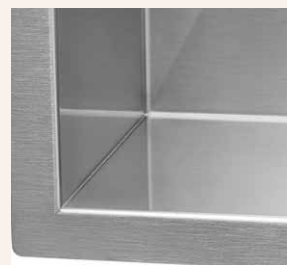

RVH7515
32" x 20" x 10"

RVH7405
32" x 19" x 10"

Nesta

Square bowls and sharp inside corners give the Nesta collection a resolutely modern look.

FEATURES

Brushed Stainless Steel

90° Inside Corners

Drain Grooves