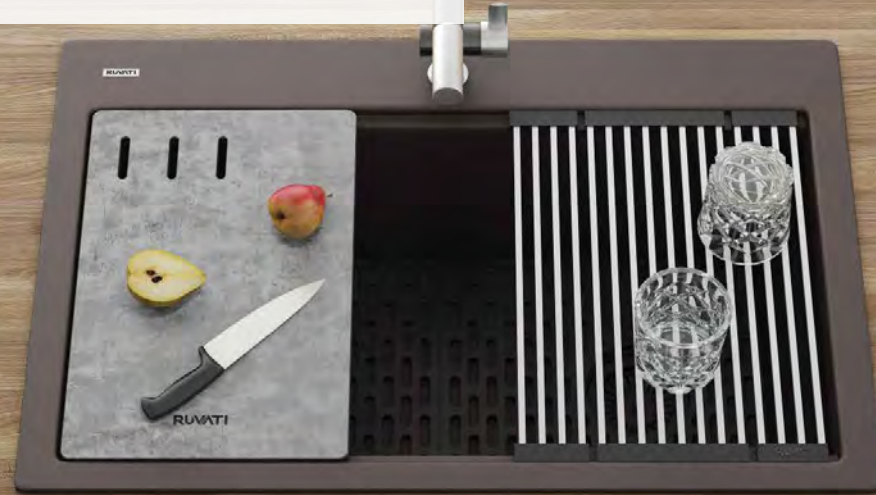

RVG1302ES
33" x 22" x 9"

RVG1302GR
33" x 22" x 9"

RVG1302UG
33" x 22" x 9"

RVG1302WH
33" x 22" x 9"

Topmount Installation

epiStage

Combining workstation functionality with the beauty of granite composite sinks, our epiStage collection turns your sink into a complete work space.