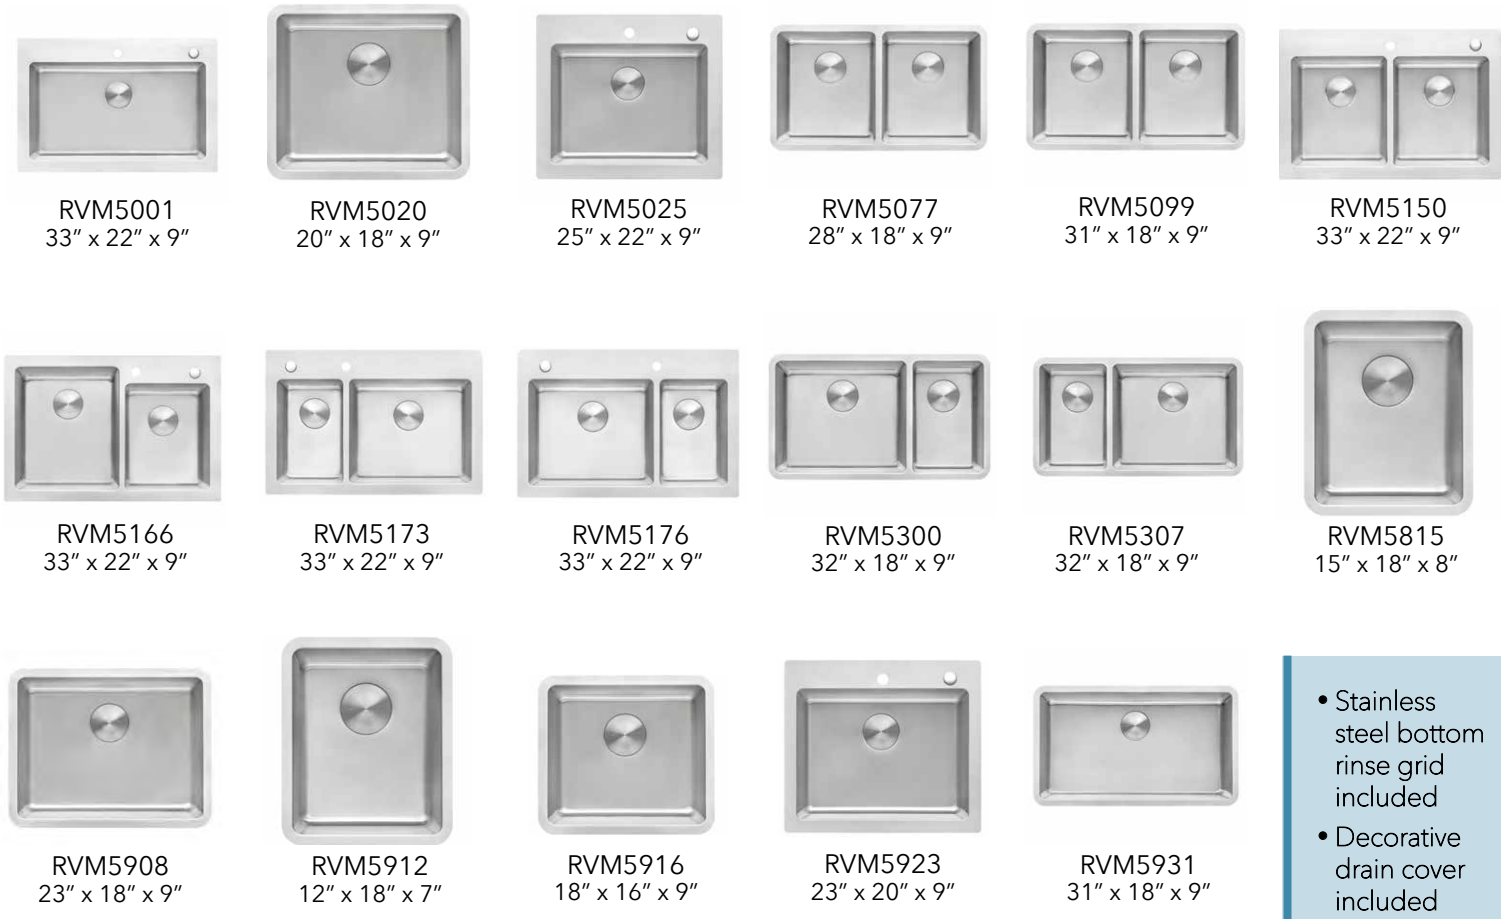

RVH8115
15" x 15" x 9"

RVH8118
18" x 18" x 9"

Modena

For a perfect combination of form and function, the Modena collection combines large rectangular sinks with gently curved inside corners and edges.

- Stainless steel bottom rinse grid included
- Basket strainer included

- Stainless steel bottom rinse grid included
- Decorative drain cover included

Parmi

An elegant look that will complement any kitchen and the **functionality of large, deep bowls and classic rounded corners.**