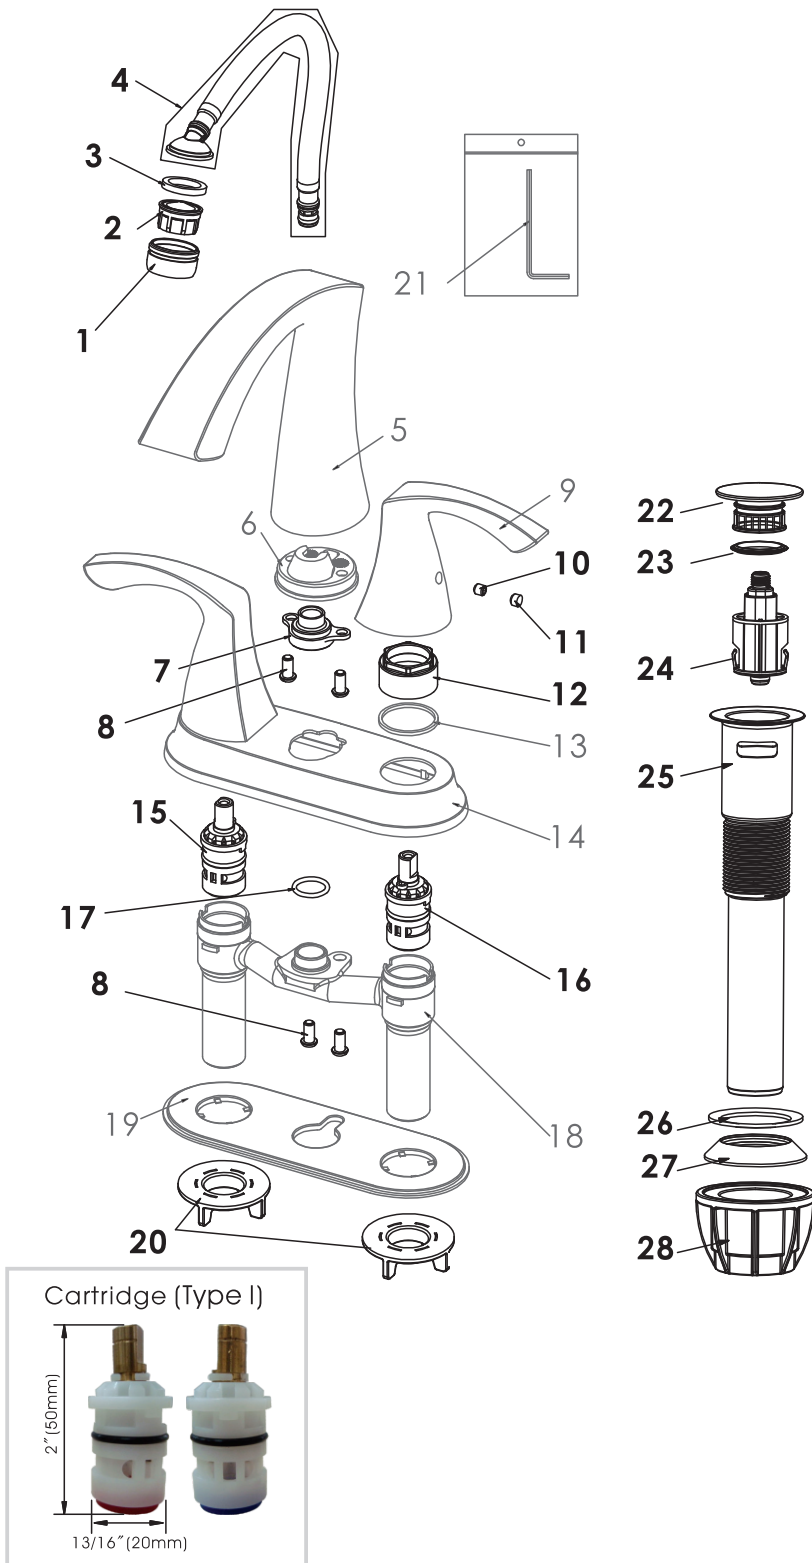

■ **SKU # 8223408 (Matte Gold, 3280MG)**

Two Handle Lavatory Faucet

- * 4-3/8" High and 4-7/8" Long One Piece Zinc Spout, Zinc Handle, Zinc Deck Plate
- * 4" Center-set, 3 Hole Installation
- * Includes Easy Clean Push Style Pop-Up Drain with "Drain Safeguard" - Safely keeps most items from washing down the drain.
- * 1/4 Turn Premium Grade Ceramic Cartridges (Type I)
- * Brass Waterway Construction with 1/2" -14 NPSM Connection
- * Flow Rate: 1.2GPM (4.5L/MIN) MAX
- * 100% Pressure System Tested
- * Lifetime Limited Warranty

SKU # 8223408 (Matte Gold, 3280MG)
8223409 (Matte Black, 3280MB)

Two Handle Lavatory Faucet

No.	Part Name
1	Aerator Sleeve
2	Aerator
3	Aerator Washer
4	Hose
5	Spout
6	Fixed Seat
7	Plastic Connector
8	Screw
9	Handle
10	Screw
11	Index
12	Lock Nut
13	Plastic Washer
14	Deck Plate
15	Cartridge (Cold)
16	Cartridge (Hot)
17	O-ring
18	Brazed Underbody
19	Gasket
20	Lock Nut
21	Allen Wrench
22	Cover
23	Washer
24	Stopper Core
25	Stopper Housing
26	Small Washer
27	Large Washer
28	Lock Nut