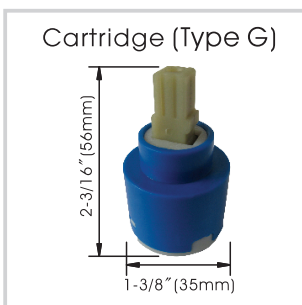

■ **SKU # : 8223413 (Matte Black, 3113MB)**

## Single Handle Lavatory Faucet

- \* 4" Centerset, 3 Hole Installation
- \* Includes Easy Clean Push Style Pop-Up Drain with "Drain Safeguard" - Safely keeps most items from washing down the drain.
- \* 2pc Zinc Body with Zinc Handle
- \* Brass Waterway Construction with ½" -14 NPSM Connection
- \* Premium Grade Ceramic Cartridge (Type G)
- \* Flow Rate: 1.2GPM (4.5L/MIN) MAX
- \* 100% Pressure System Tested
- \* Lifetime Limited Warranty

**SKU # 8223413 (Matte Black, 3113MB)**

## Single Handle Lavatory Faucet

No.	Part Name
<b>1</b>	<b>Handle</b>
2	Set Screw
3	Handle Button (Red/Blue)
<b>4</b>	<b>Trim Cap</b>
<b>5</b>	<b>Lock Nut</b>
6	35mm Cartridge
7	Body
8	Spout Assembly
9	Aerator
10	Assembly
<b>11</b>	<b>M4 Screw</b>
<b>12</b>	<b>M5 Screw</b>
13	Bolts
14	Nuts
15	Gasket
16	Washers
<b>17</b>	<b>Cover</b>
<b>18</b>	<b>Washer</b>
<b>19</b>	<b>Stopper Core</b>
<b>20</b>	<b>Stopper Housing</b>
<b>21</b>	<b>Small Washer</b>
<b>22</b>	<b>Large Washer</b>
<b>23</b>	<b>Lock Nut</b>
24	Allen Wrench