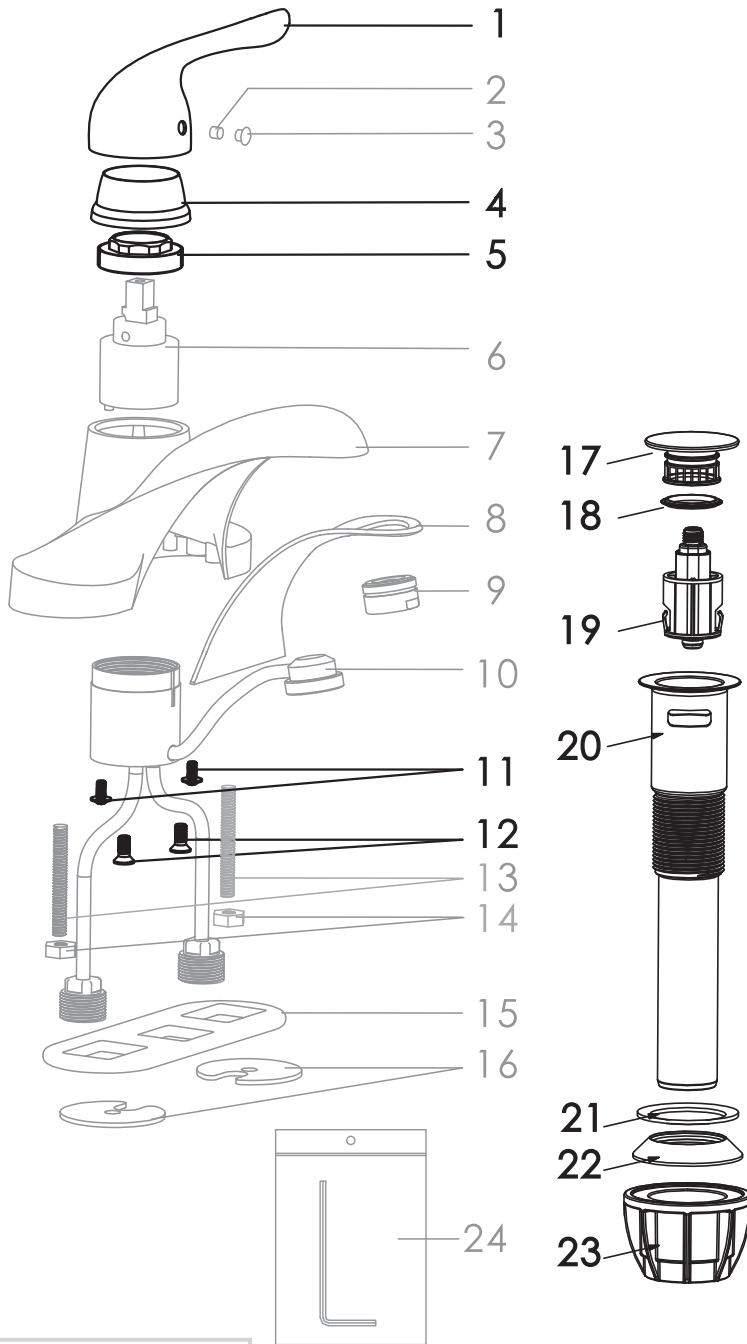

■ **SKU # : 8223413 (Matte Black, 3113MB)**

## Single Handle Lavatory Faucet

- \* 4" Centerset, 3 Hole Installation
- \* Includes Easy Clean Push Style Pop-Up Drain with "Drain Safeguard" - Safely keeps most items from washing down the drain.
- \* 2pc Zinc Body with Zinc Handle
- \* Brass Waterway Construction with ½" -14 NPSM Connection
- \* Premium Grade Ceramic Cartridge (Type G)
- \* Flow Rate: 1.2GPM (4.5L/MIN) MAX
- \* 100% Pressure System Tested
- \* Lifetime Limited Warranty

**SKU # 8223413 (Matte Black, 3113MB)**

## Single Handle Lavatory Faucet

No.	Part Name
<b>1</b>	<b>Handle</b>
2	Set Screw
3	Handle Button (Red/Blue)
<b>4</b>	<b>Trim Cap</b>
<b>5</b>	<b>Lock Nut</b>
6	35mm Cartridge
7	Body
8	Spout Assembly
9	Aerator
10	Assembly
<b>11</b>	<b>M4 Screw</b>
<b>12</b>	<b>M5 Screw</b>
13	Bolts
14	Nuts
15	Gasket
16	Washers
<b>17</b>	<b>Cover</b>
<b>18</b>	<b>Washer</b>
<b>19</b>	<b>Stopper Core</b>
<b>20</b>	<b>Stopper Housing</b>
<b>21</b>	<b>Small Washer</b>
<b>22</b>	<b>Large Washer</b>
<b>23</b>	<b>Lock Nut</b>
24	Allen Wrench