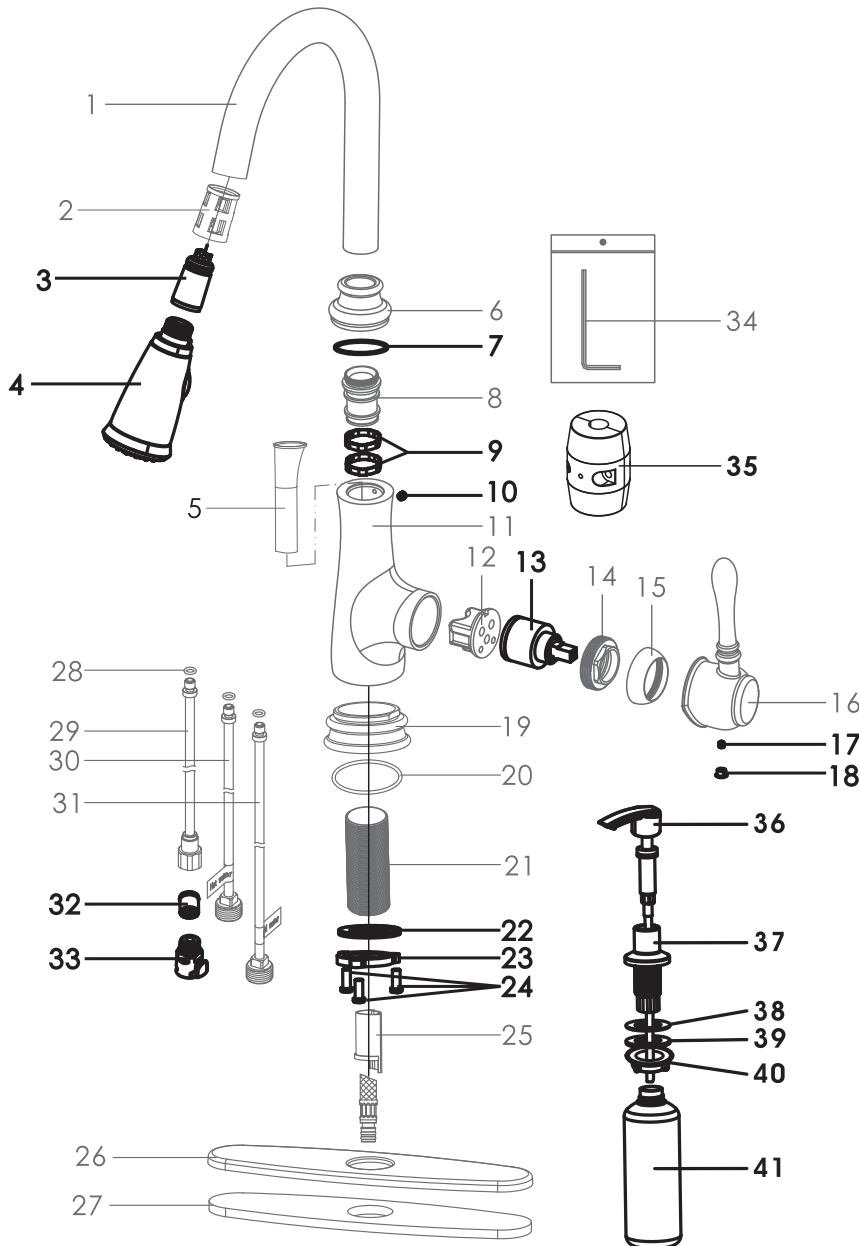

■ **SKU # : 8223412 (Matte Black, 5165MB)**

## **Single Handle High-Arc Pull-Down Kitchen Faucet & Soap Dispenser**

- \* 6-1/8" High and 8-1/16" Long Spout
- \* Includes Deck Plate For 2 or 4 Hole Installation
- \* Copper Waterway Construction with 1/2" -14 NPSM Connection
- \* Matching Two Function (Spray & Stream) Spray Head
- \* 60" Quick Connect Nylon Flexible Hose
- \* 360° Swing Spout
- \* Includes ABS Soap Dispenser
- \* Premium Grade Ceramic Cartridge (Type G)
- \* Flow Rate: 1.8GPM (6.8L/MIN) MAX
- \* 100% Pressure System Tested
- \* Lifetime Limited Warranty

**SKU # 8223411 (Matte Gold, 5165MG)**  
**8223412 (Matte Black, 5165MB)**

## Single Handle High-Arc Pull-Down Kitchen Faucet & Soap Dispenser

No.	Part Name
1	Spout
2	Hose Guide
<b>3</b>	<b>Hose</b>
<b>4</b>	<b>Spray Head</b>
5	Protective Sleeve
6	Connector
<b>7</b>	<b>Ring</b>
8	Connector
<b>9</b>	<b>Ring</b>
<b>10</b>	<b>Screw</b>
11	Body
12	Cartridge Base
<b>13</b>	<b>Cartridge</b>
14	Lock Nut
15	Trim Cap
16	Handle
<b>17</b>	<b>Set Screw</b>
<b>18</b>	<b>Handle Button (Red/Blue)</b>
19	Base
20	O-ring
21	Threaded Shank
<b>22</b>	<b>Gasket Assembly</b>
<b>23</b>	<b>Lock Nut</b>
<b>24</b>	<b>Screw</b>
25	Protective Sleeve
26	Deck Plate
27	Gasket
28	O-ring
29	Outlet Tube
30	Copper Tube (Hot)
31	Copper Tube (Cold)
<b>32</b>	<b>Stop Valve</b>
<b>33</b>	<b>Quick Connect Assembly</b>
34	Allen Wrench
<b>35</b>	<b>Weight</b>
<b>36</b>	<b>Pump</b>
<b>37</b>	<b>Soap Dispenser Base</b>
<b>38</b>	<b>Washer</b>
<b>39</b>	<b>Washer</b>
<b>40</b>	<b>Lock Nut</b>
<b>41</b>	<b>Bottle</b>