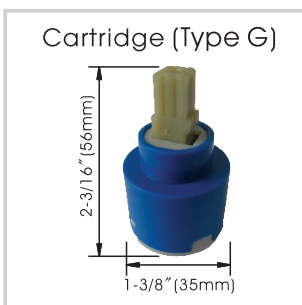

## **Single Handle High-Arc Pull-Down Kitchen Faucet & Soap Dispenser**

- \* 6-1/8" High and 8-1/16" Long Spout
- \* Includes Deck Plate For 2 or 4 Hole Installation
- \* Copper Waterway Construction with 1/2" -14 NPSM Connection
- \* Matching Two Function (Spray & Stream) Spray Head
- \* 60" Quick Connect Nylon Flexible Hose
- \* 360° Swing Spout
- \* Includes ABS Soap Dispenser
- \* Premium Grade Ceramic Cartridge (Type G)
- \* Flow Rate: 1.8GPM (6.8L/MIN) MAX
- \* 100% Pressure System Tested
- \* Lifetime Limited Warranty

## Single Handle High-Arc Pull-Down Kitchen Faucet & Soap Dispenser

No.	Part Name
1	Spout
2	Hose Guide
<b>3</b>	<b>Hose</b>
<b>4</b>	<b>Spray Head</b>
5	Protective Sleeve
6	Connector
<b>7</b>	<b>Ring</b>
8	Connector
<b>9</b>	<b>Ring</b>
<b>10</b>	<b>Screw</b>
11	Body
12	Cartridge Base
<b>13</b>	<b>Cartridge</b>
14	Lock Nut
15	Trim Cap
16	Handle
<b>17</b>	<b>Set Screw</b>
<b>18</b>	<b>Handle Button (Red/Blue)</b>
19	Base
20	O-ring
21	Threaded Shank
<b>22</b>	<b>Gasket Assembly</b>
<b>23</b>	<b>Lock Nut</b>
<b>24</b>	<b>Screw</b>
25	Protective Sleeve
26	Deck Plate
27	Gasket
28	O-ring
29	Outlet Tube
30	Copper Tube (Hot)
31	Copper Tube (Cold)
<b>32</b>	<b>Stop Valve</b>
<b>33</b>	<b>Quick Connect Assembly</b>
34	Allen Wrench
<b>35</b>	<b>Weight</b>
<b>36</b>	<b>Pump</b>
<b>37</b>	<b>Soap Dispenser Base</b>
<b>38</b>	<b>Washer</b>
<b>39</b>	<b>Washer</b>
<b>40</b>	<b>Lock Nut</b>
<b>41</b>	<b>Bottle</b>