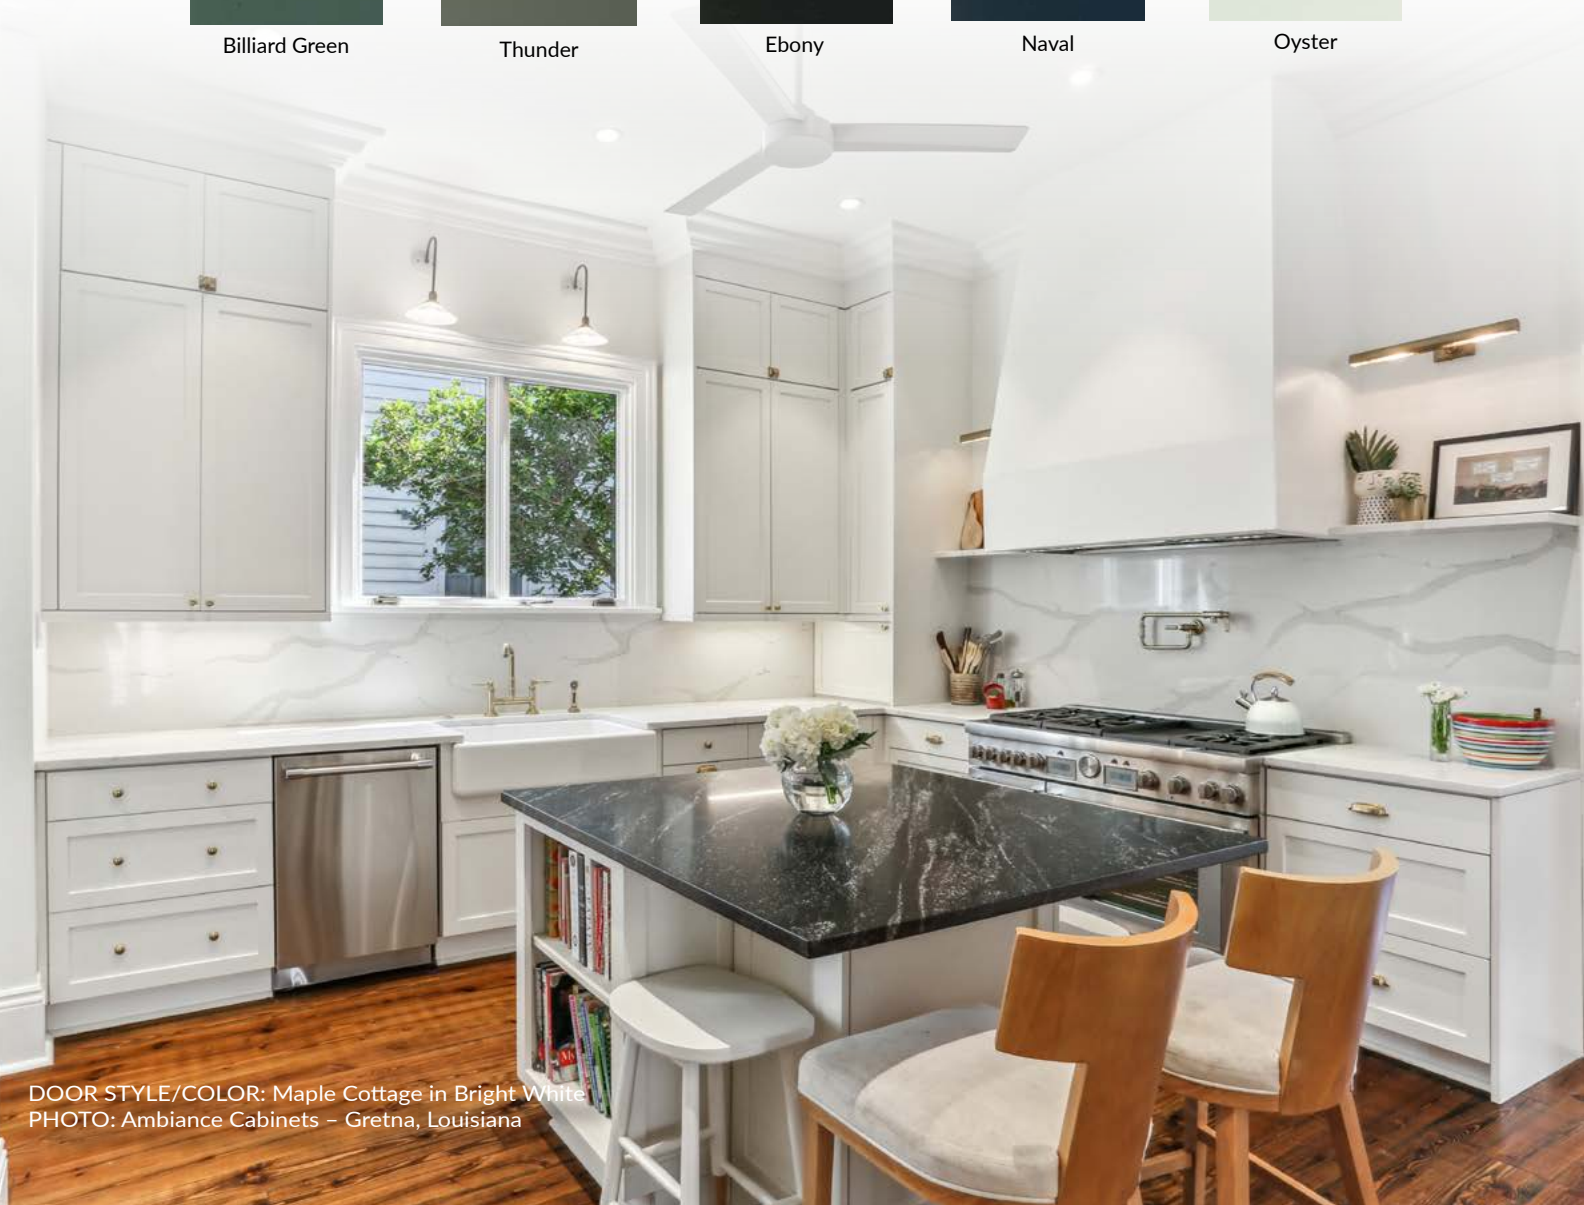

DOOR STYLE/COLOR: Maple Cottage in Bright White
PHOTO: Ambiance Cabinets - Gretna, Louisiana