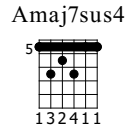

La Vieja

Standard tuning

♩ = 90

Am   Dm/A   G   Amaj7sus4

N-Gt

mf

TAB

5 5 5 7 7 5 | 5 6 7 7 5 5 | 3 3 4 5 5 3 | 5 5 6 7 7 5 7 7 9

TAB

10 10 7 7 9 10 10 7 7 9 | 10 10 8 7 9 10 10 8 10 7

TAB

9 9 5 5 7 9 9 5 5 7 | 9 9 7 6 7 9 9 5 5 7

TAB

8 8 5 5 7 8 8 5 5 7 | 8 8 6 5 7 8 8 6 8 5

TAB

7 7 3 3 5 7 7 3 3 5 | 7 7 5 4 5 7