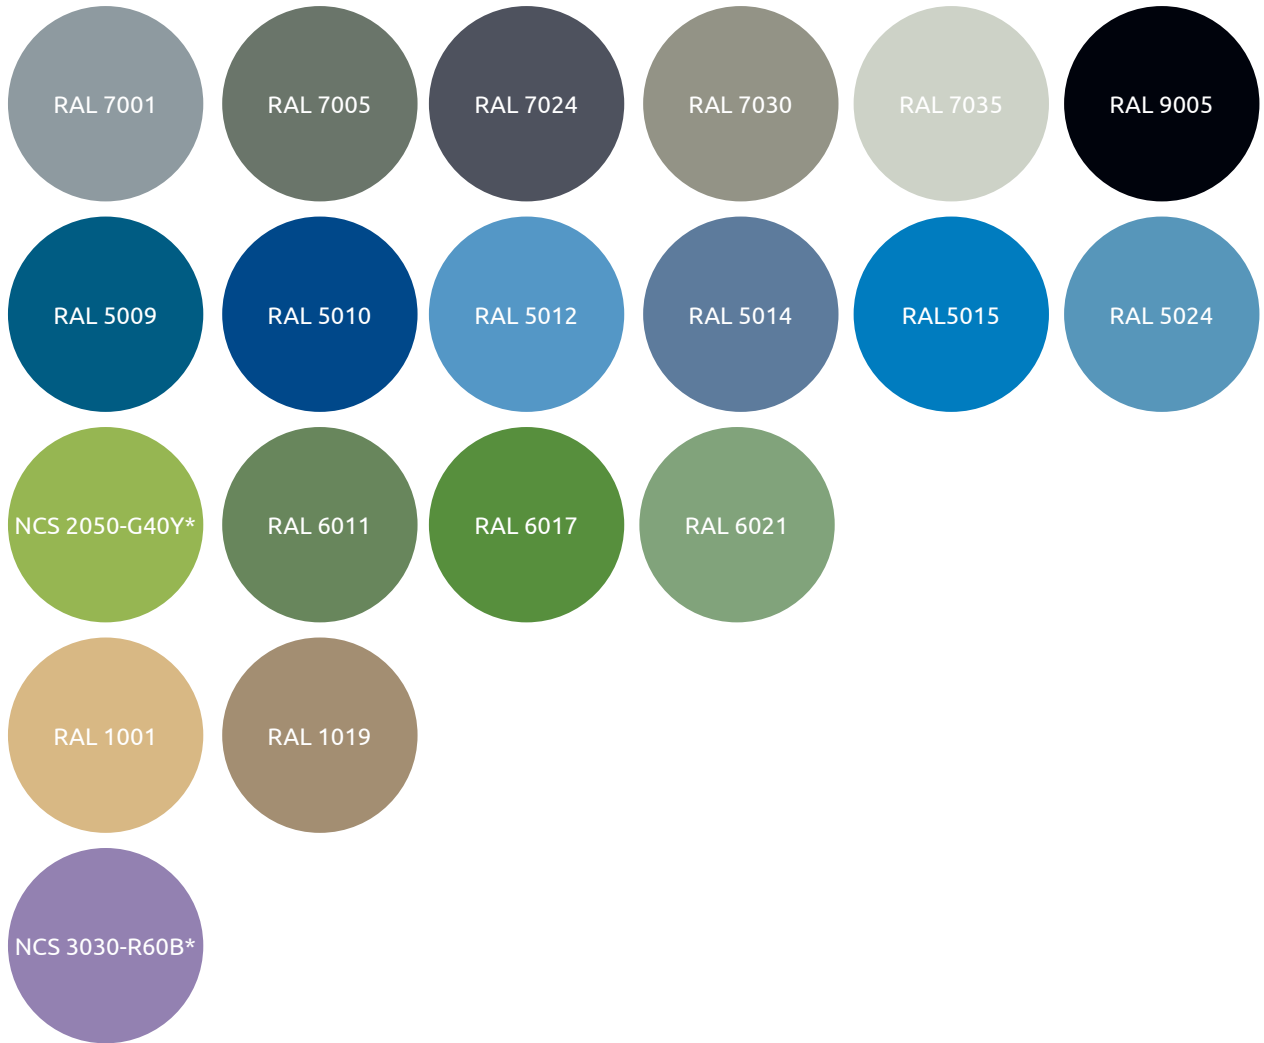

HERCULAN

HIGH PERFORMANCE FLOORING

INDOOR SPORTS SURFACES

COLOR CHART

STANDARD COLORS

COLOR
YOUR SPORTS
FLOOR
YOUR WAY

DYNAMIC COLORS FOR
INDOOR SPORTS SURFACES

Herculan offers a wide range of colors for sport floors surfaces and floor lines. It gives you the possibility to customize your new sports floor best suiting your wishes and needs. On the backside of this leaflet you'll find the complete overview of all available colors. For further information feel free to contact us.

WWW.HERCULAN.COM

INDOOR SPORTS SURFACES

COLOR CHART

STANDARD COLORS

GAME LINE COLORS STANDARD

RAL 1023	RAL 5012
RAL 2000	RAL 5009
RAL 2004	RAL 6002
RAL 3020	RAL 9010
PURPLE	RAL 7001
LIGHT BLUE	RAL 9005

* These colors need more than one topcoat application. Other colors on request. Slight color differences reserved.