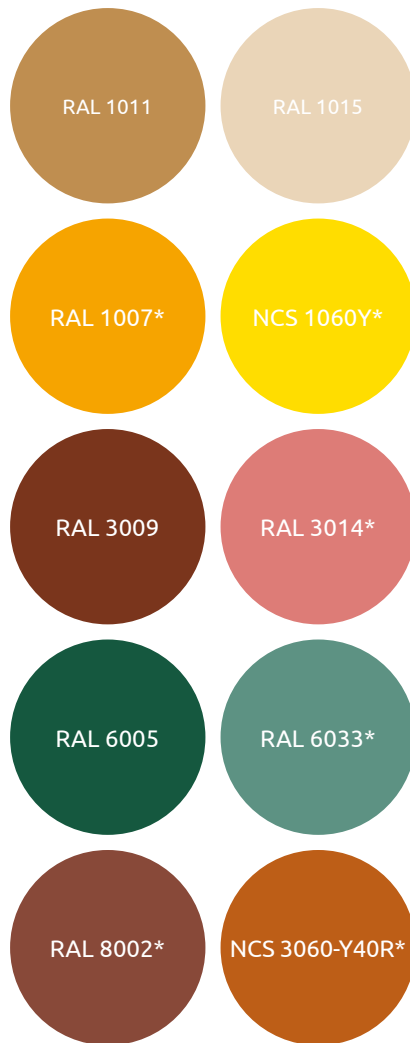

HERCULAN

HIGH PERFORMANCE FLOORING

INDOOR SPORTS SURFACES

COLOR CHART

SPECIAL COLORS

COLOR
YOUR SPORTS
FLOOR
YOUR WAY

DYNAMIC COLORS FOR
INDOOR SPORTS SURFACES

Herculan offers a wide range of colors for sport floors surfaces and floor lines. It gives you the possibility to customize your new sports floor best suiting your wishes and needs. On the backside of this leaflet you'll find the complete overview of all special colors. For further information feel free to contact us.

WWW.HERCULAN.COM

INDOOR SPORTS SURFACES

COLOR CHART

SPECIAL COLORS

GAME LINE COLORS STANDARD

RAL 1023	RAL 5012
RAL 2000	RAL 5009
RAL 2004	RAL 6002
RAL 3020	RAL 9010
PURPLE	RAL 7001
LIGHT BLUE	RAL 9005

* These colors need more than one topcoat application. Other colors on request. Slight color differences reserved.