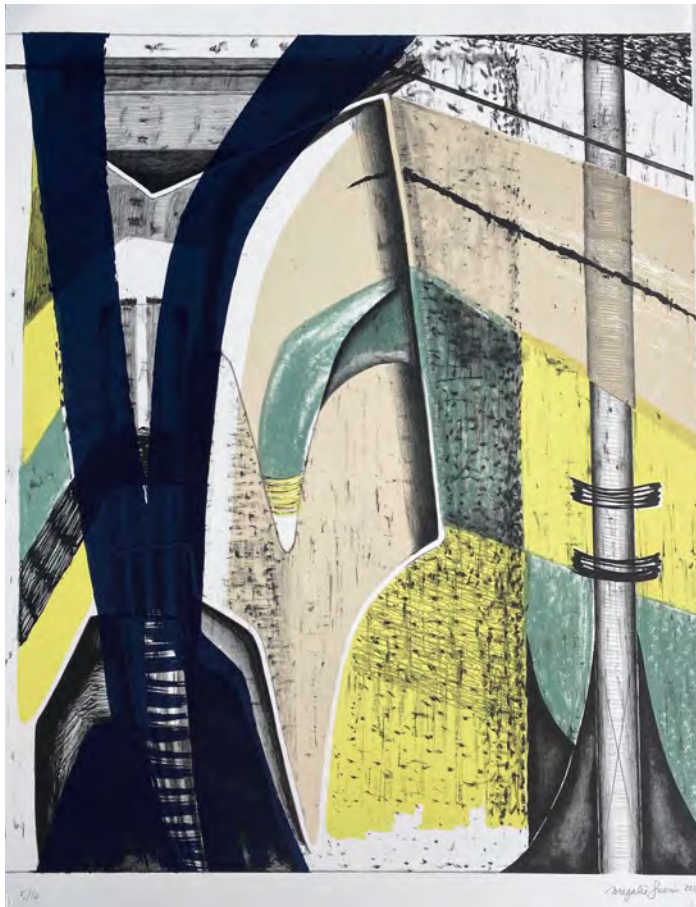

319

Value: $1,250

Untitled (Litho-Morgenspaziergang 4)

Magalie Guérin

2018

Lithograph

25.25" x 19.5" work, unframed

Courtesy of Corbett vs. Dempsey and the artist.
For more information: [Magalie Guérin, artist bio](#)