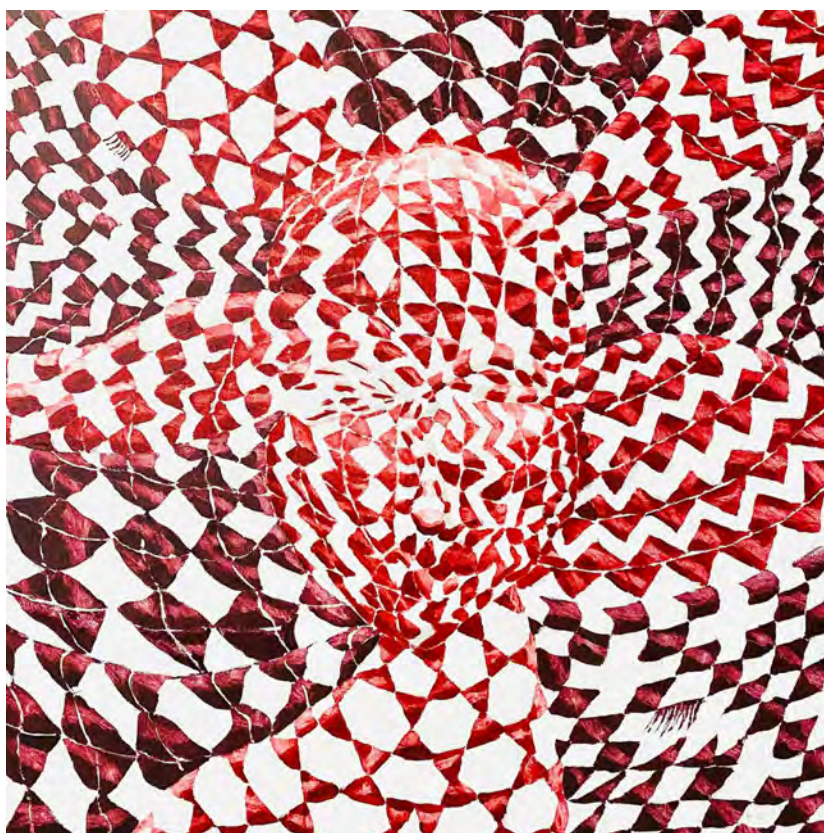

Courtesy of the artist and Rhona Hoffman Gallery  
For more information: [Judy Ledgerwood, artist bio](#)

**311**

Value \$600

*Shroud for Cleve*

Susan Michod

2010

Acrylic on canvas

24" x 24" canvas