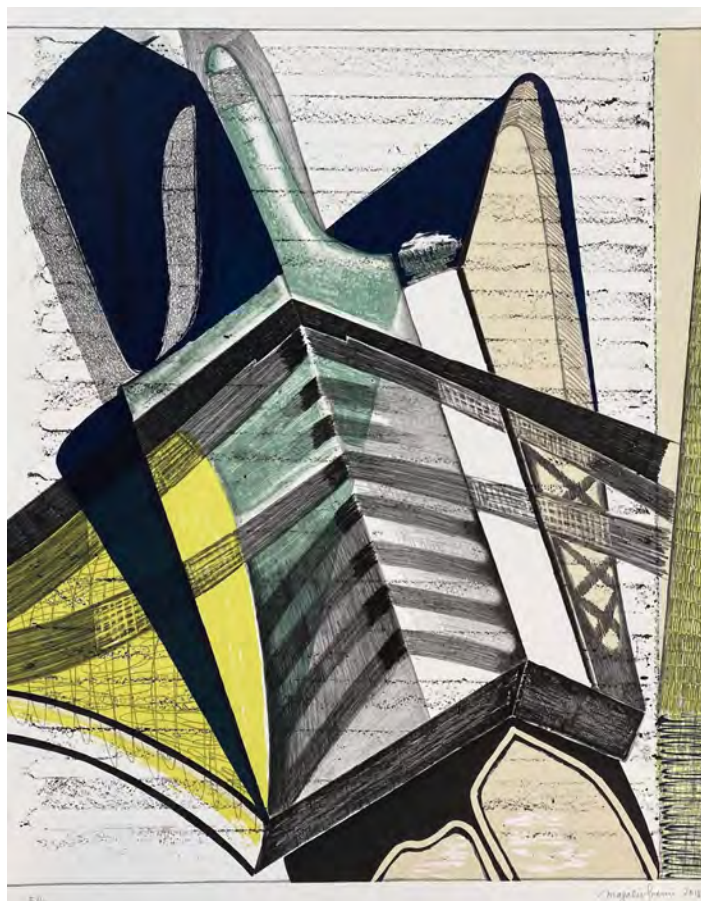

318

Value: $1,250

Untitled - Litho-Morgenspaziergang 3

Magalie Guérin

2018

Lithograph

25.25" x 19.5" work, unframed

Courtesy of Corbett vs. Dempsey and the artist.
For more information: [Magalie Guérin, artist bio](#)