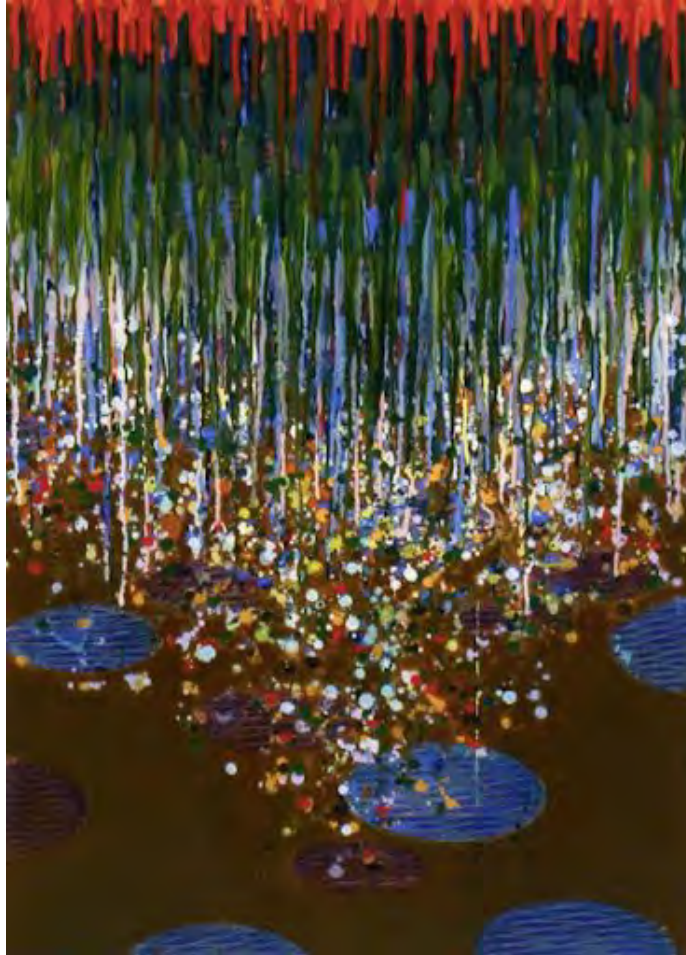

307

Value: $7,000

Untitled from the Diamond Dust DD-4 series

Michiko Itatani

2005

Oil on canvas

20" x 30" canvas

Courtesy of the artist

For more information: [Michiko Itatani, artist bio](#)