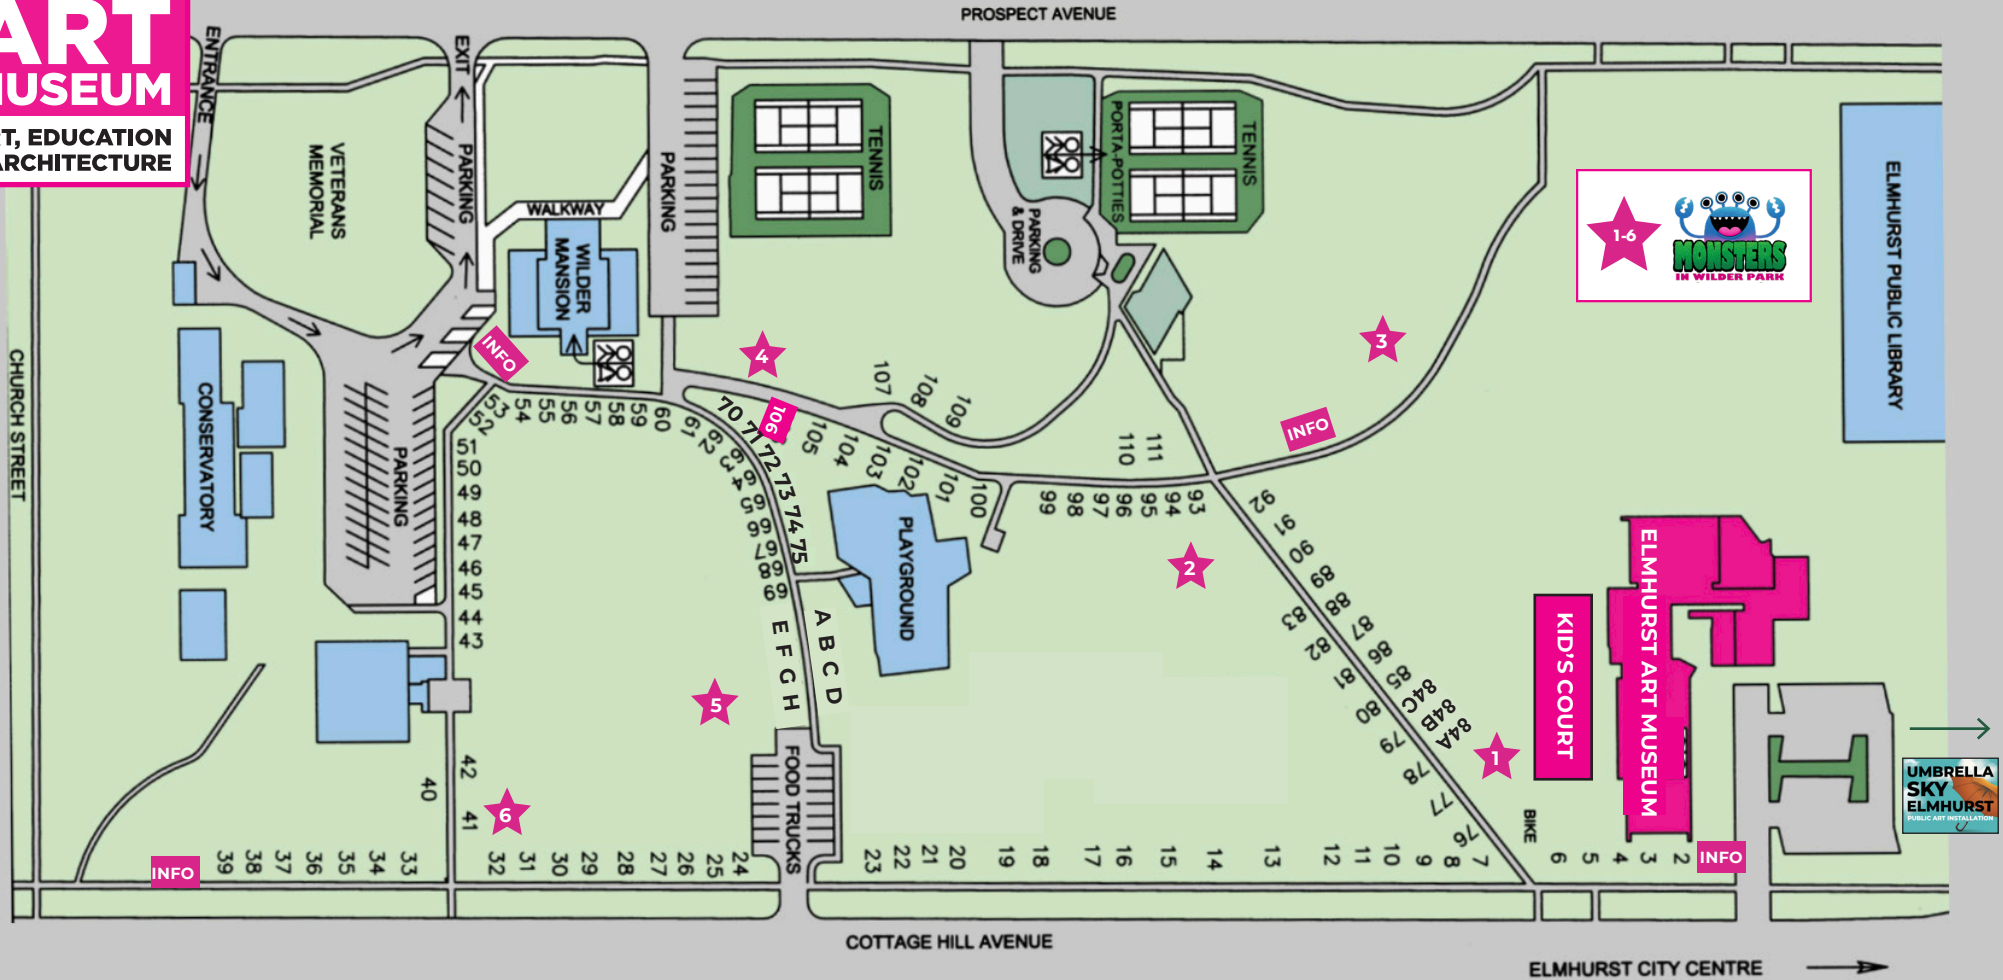

ELMHURST ART MUSEUM

ART, EDUCATION & ARCHITECTURE

THANK YOU TO OUR EVENT SPONSORS

FESTIVAL SPONSORS

ADDITIONAL SPONSORS

Thank you to all sponsors, artists, vendors, and volunteers for your contribution to the 27th annual Art in Wilder Park!