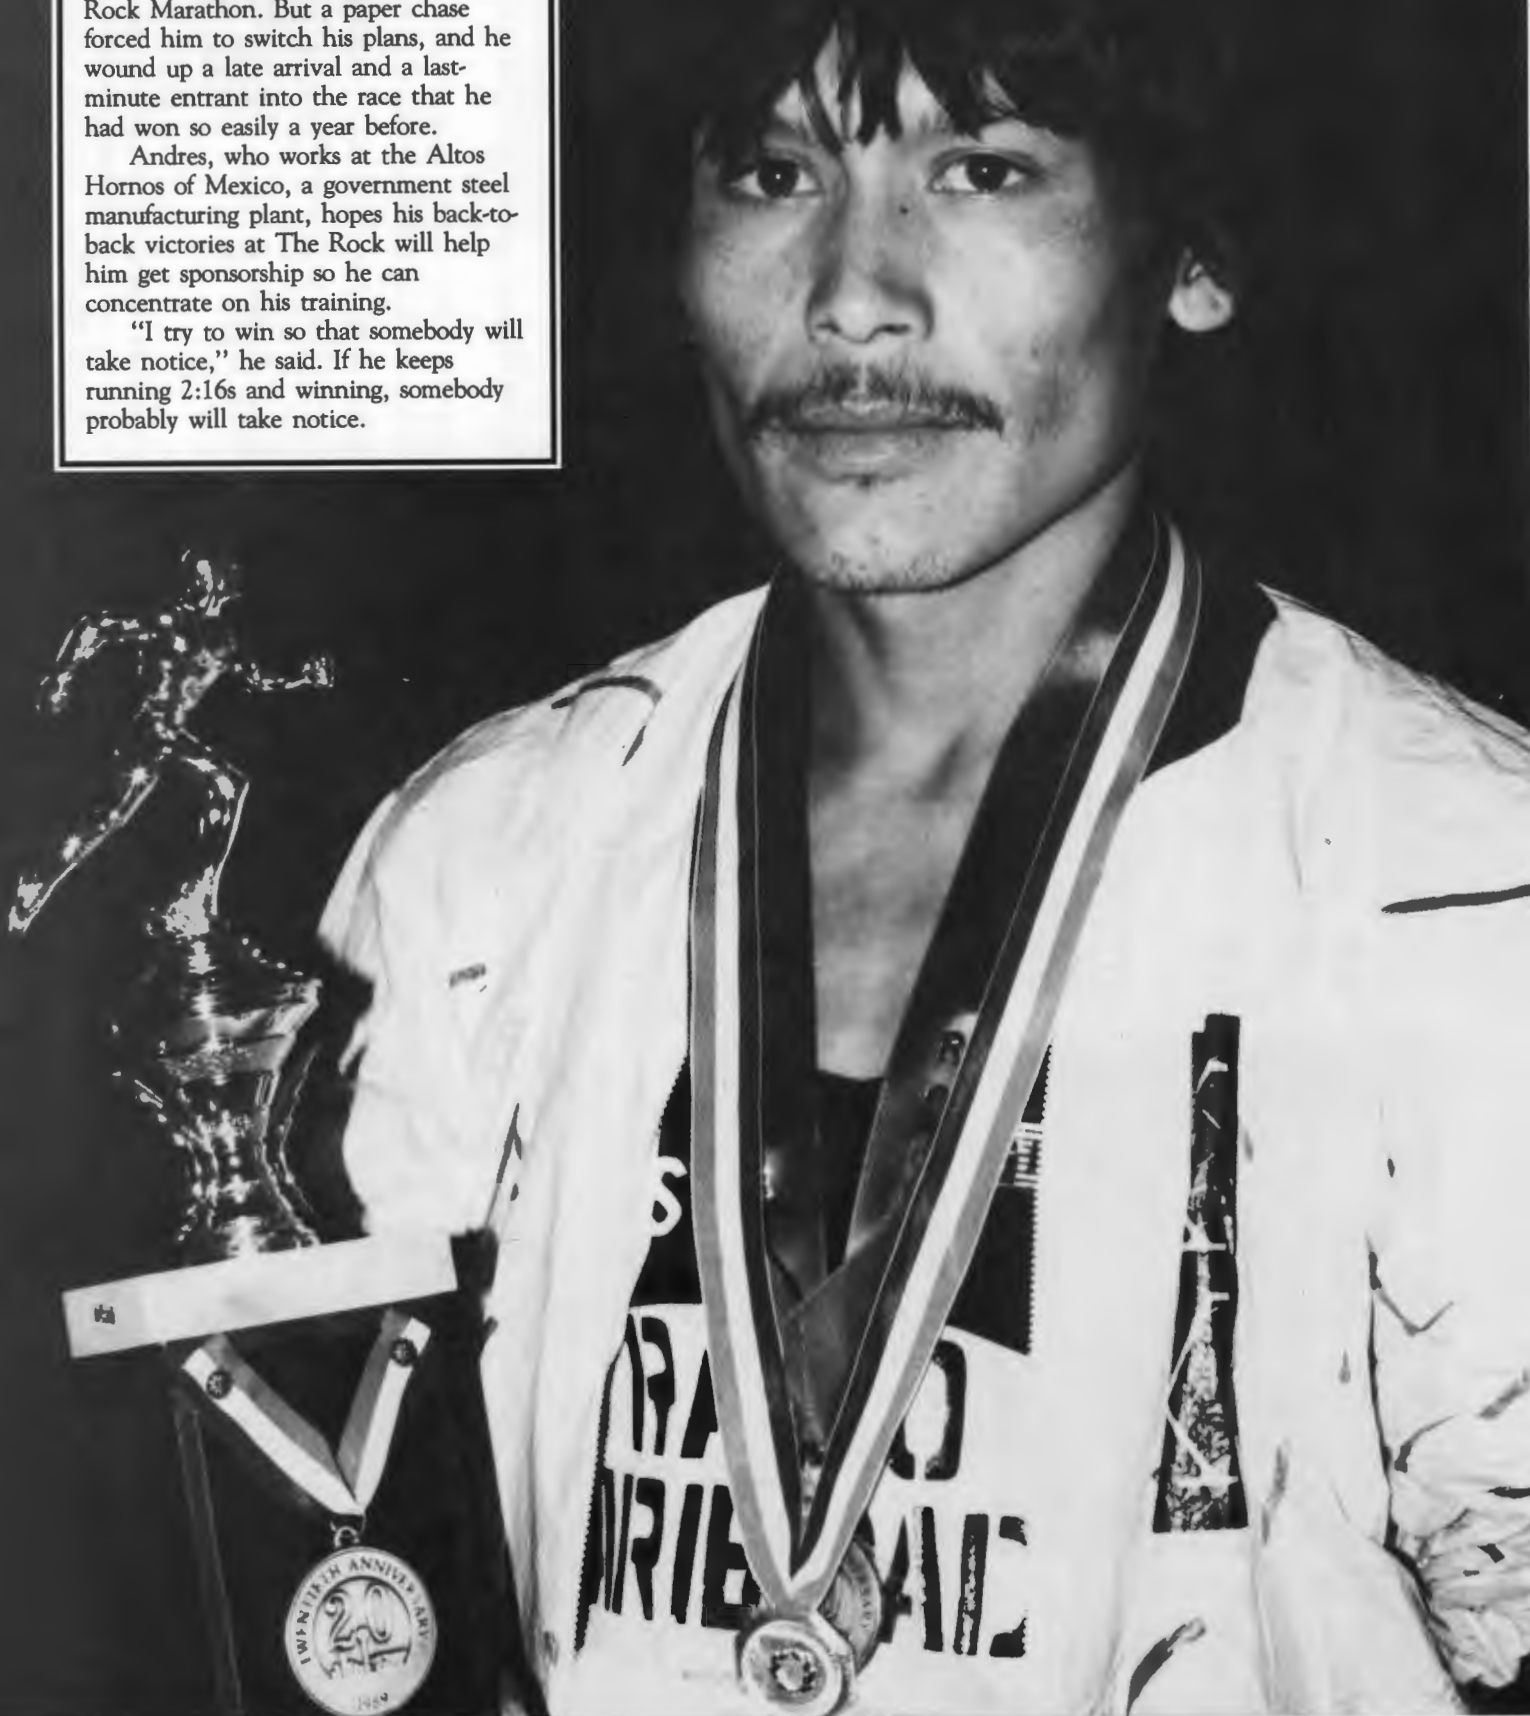

Andres Espinosa Perez, who had not run a marathon since winning The Rock last year, came to Dallas with the intention of retaining the title. He knew he was in good shape after setting a personal best of 29 minutes, 45 seconds at a 10K the week before the marathon.

Espinosa Perez wanted to get to Dallas early in order to rest up for his title defense at the 1989 Dallas White Rock Marathon. But a paper chase forced him to switch his plans, and he wound up a late arrival and a last-minute entrant into the race that he had won so easily a year before.

Andres, who works at the Altos Hornos of Mexico, a government steel manufacturing plant, hopes his back-to-back victories at The Rock will help him get sponsorship so he can concentrate on his training.

"I try to win so that somebody will take notice," he said. If he keeps running 2:16s and winning, somebody probably will take notice.