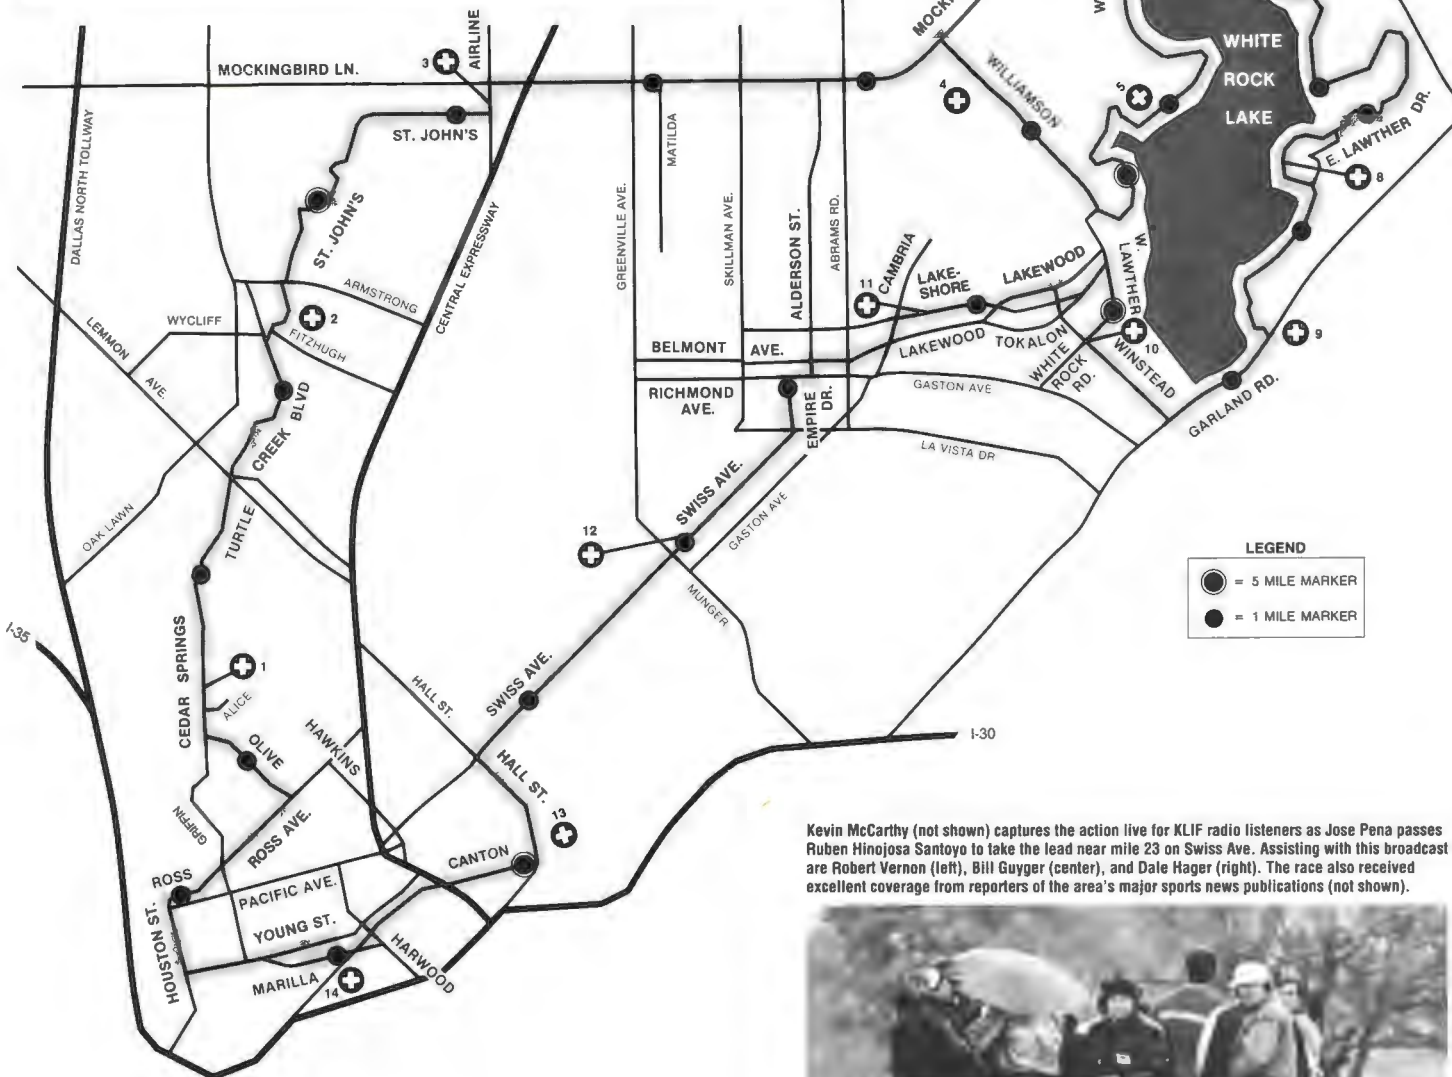

KLIF 570

“TalkRadio”

sm

your official broadcast station for the Dallas White Rock Marathon