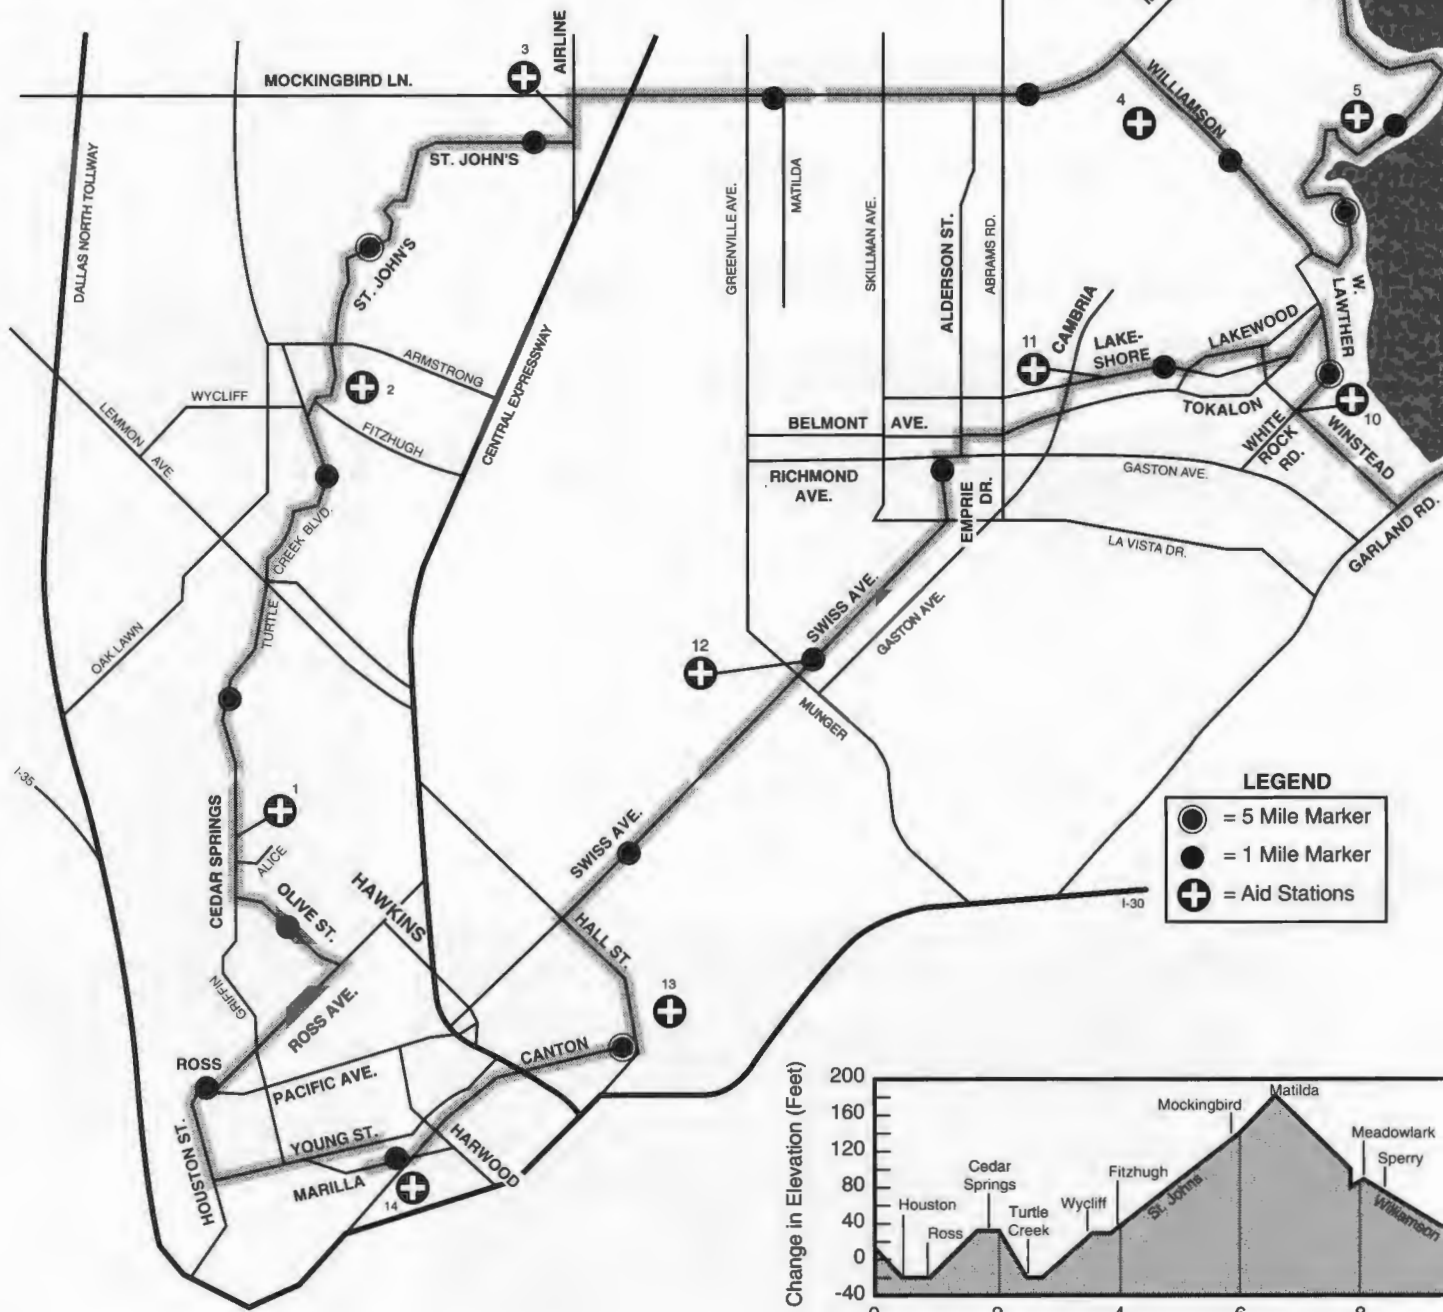

Certified Route

The Dallas White Rock Marathon course starts and ends at Dallas City Hall. After passing through some of the old and new areas of downtown, the course proceeds up Turtle Creek Boulevard and through the Township of Highland Park. It then goes out Mockingbird Lane for the traditional loop around White Rock Lake, returning to City Hall through the scenic Lakewood area and historical Swiss Avenue. Fourteen fully staffed and equipped aid stations are spread at approximately two-mile intervals to cheer the runners on.

The 1991 Dallas White Rock Marathon was certified by The Athletics Congress (TAC Certification Number TX 86078KL), and is a qualifying event for the Boston Marathon.