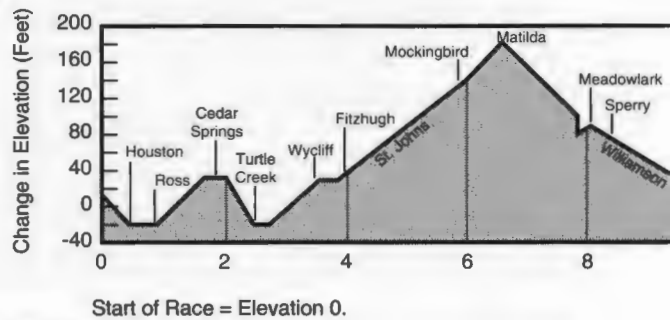

Certified Route

The Dallas White Rock Marathon course starts and ends at Dallas City Hall. After passing through some of the old and new areas of downtown, the course proceeds up Turtle Creek Boulevard and through the Township of Highland Park. It then goes out Mockingbird Lane for the traditional loop around White Rock Lake, returning to City Hall through the scenic Lakewood area and historical Swiss Avenue. Fourteen fully staffed and equipped aid stations are spread at approximately two-mile intervals to cheer the runners on.

The 1991 Dallas White Rock Marathon was certified by The Athletics Congress (TAC Certification Number TX 86078KL), and is a qualifying event for the Boston Marathon.