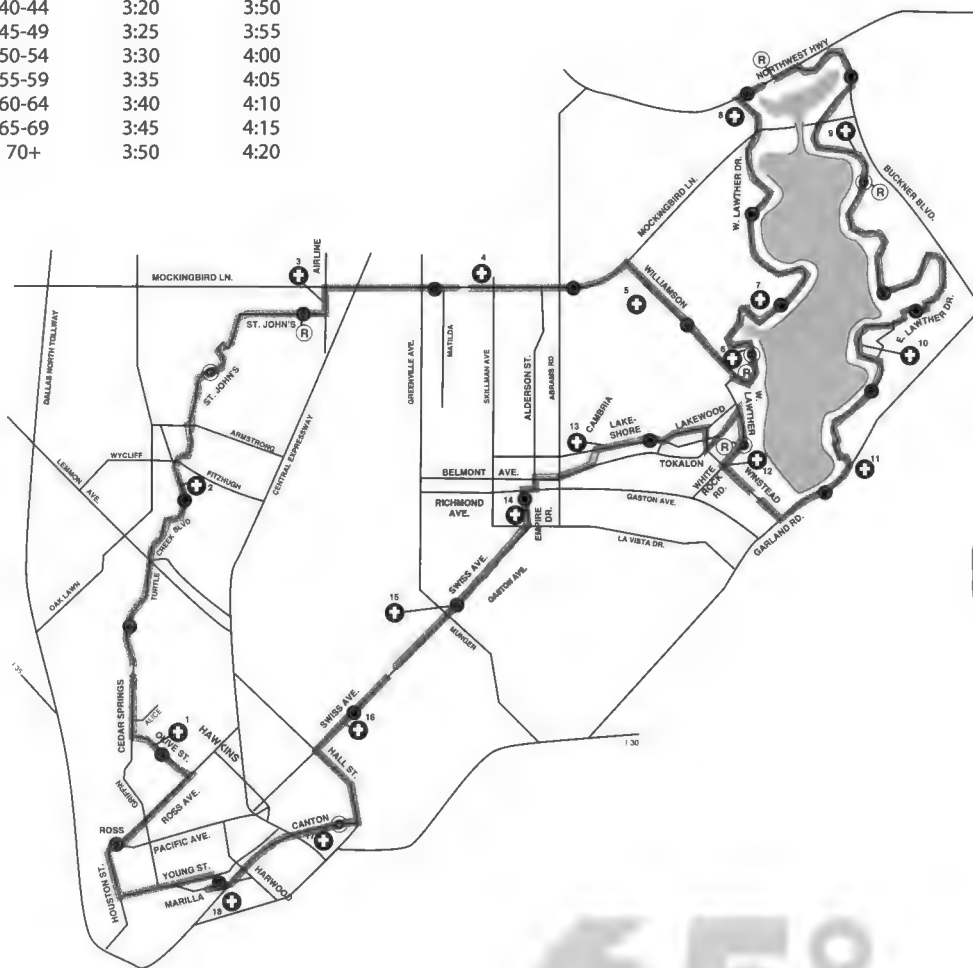

Race Day Weather

TIME	TEMP °F	HUMIDITY %
8:00	40	82
9:00	44	76
10:00	51	63
11:00	59	49
12:00	63	40
1:00	65	33
2:00	67	26

Clear, sunny with Southwest winds 5-17 MPH