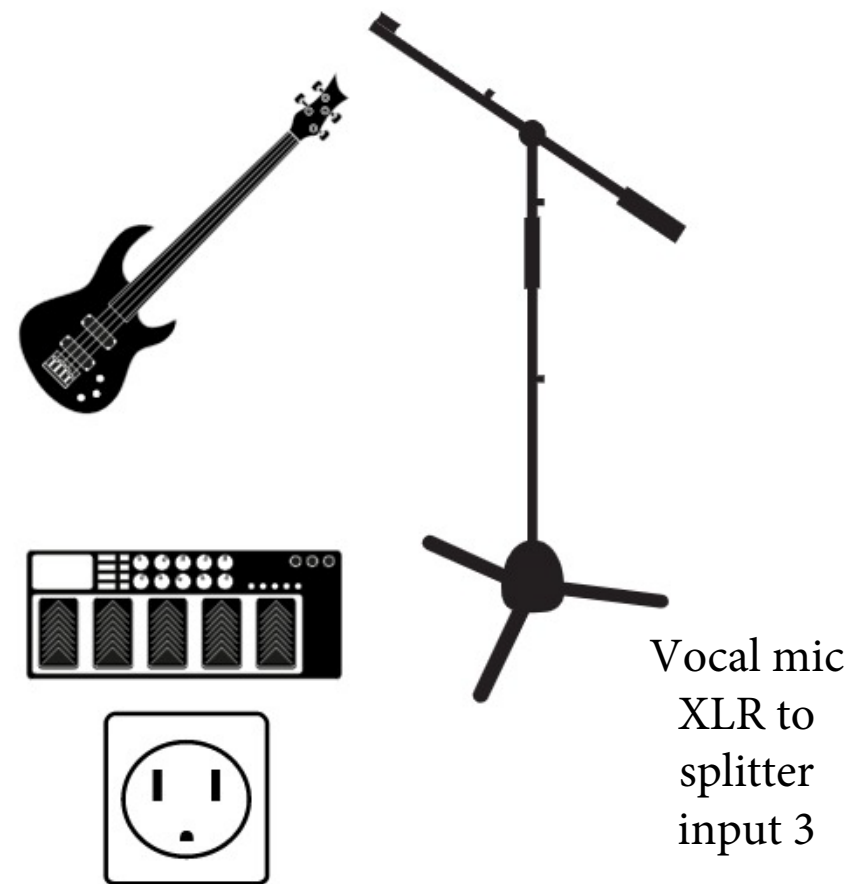

Wowie Zowie Stage Plot

V-drums 2 xlr
to splitter
input 7 (K)
input 8 (drums)

- Input 1 Ed vocal mic +20
- Input 2 Cory vocal mic +30
- Input 3 Kerri vocal mic +30
- Input 4 Bruce keys DI +48v on MR18 +6.5
- Input 5 Ed guitar DI +22
- Input 6 Kerri bass DI +28
- Input 7 Cory V-drums kick direct 1 +2
- Input 8 Cory V-drums kit direct 2 +2
- Aux 5 out from MR18 to Ed's monitor to house snake

Bass, keys and drums
using IEM. We will provide mics & stands, monitor
for Ed, cables and splitter to house snake connections.
Quad power box needed at each stage position,
provided by venue.

XLR to splitter
input 4

Bass pedal
XLR to
splitter
input 6

Guitar pedal
XLR to Splitter
input 5