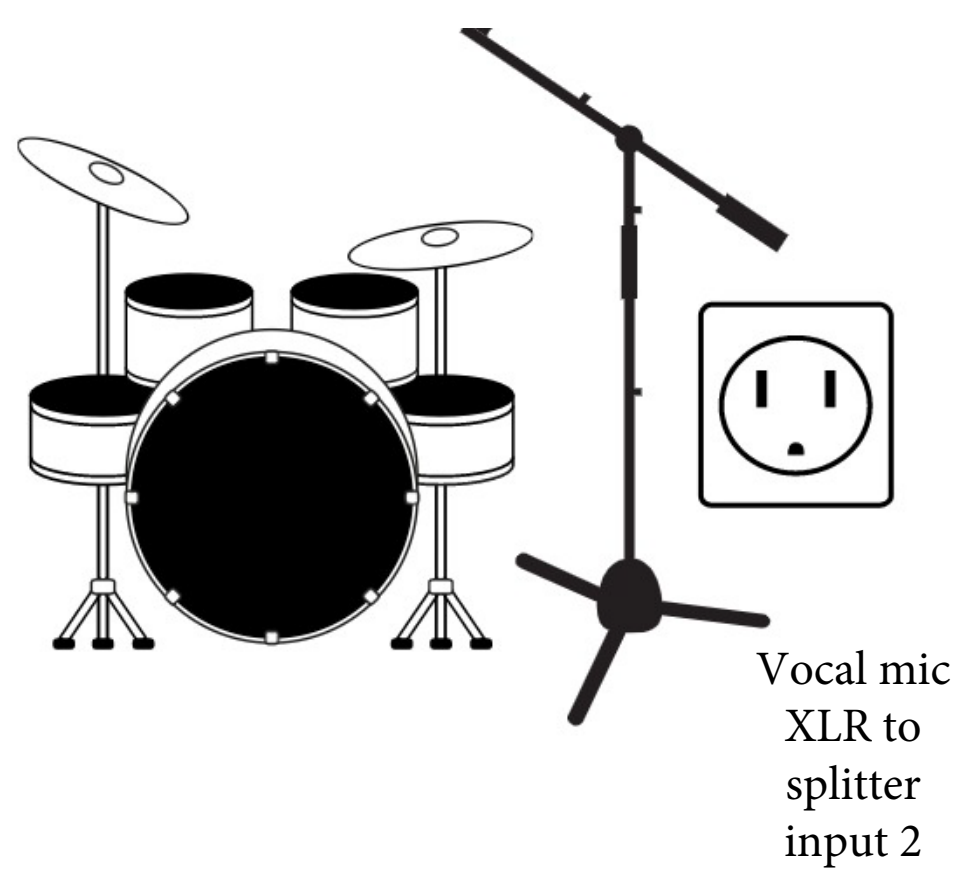

Wowie Zowie Stage Plot

V-drums 2 xlr
to splitter
input 7 (K)
input 8 (drums)

- Input 1 Ed vocal mic +20
- Input 2 Cory vocal mic +30
- Input 3 Kerri vocal mic +30
- Input 4 Bruce keys DI +48v on MR18 +6.5
- Input 5 Ed guitar DI +22
- Input 6 Kerri bass DI +28
- Input 7 Cory V-drums kick direct 1 +2
- Input 8 Cory V-drums kit direct 2 +2
- Aux 5 out from MR18 to Ed's monitor to house snake

Bass, keys and drums
using IEM. We will provide mics & stands, monitor
for Ed, cables and splitter to house snake connections.
Quad power box needed at each stage position,
provided by venue.

XLR to splitter
input 4