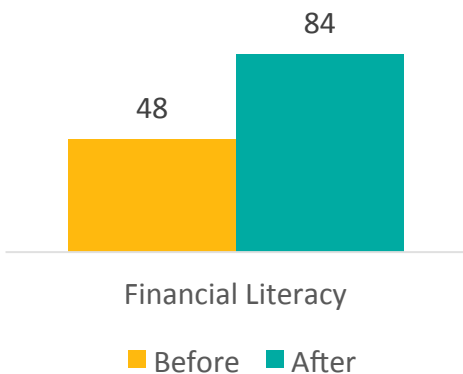

EVERFI in Your School District

EVERFI provides teachers with the high-quality digital resources they need to address critical skills. In the 2017-2018 school year, 20,000 schools across North America will use EVERFI's courses with their students.

Critical Skills in Your School District

Student Impact in Your School District

Students who took an EVERFI financial capability course increased their scores on knowledge assessments by 75%.

After taking an EVERFI STEM Exploration course,