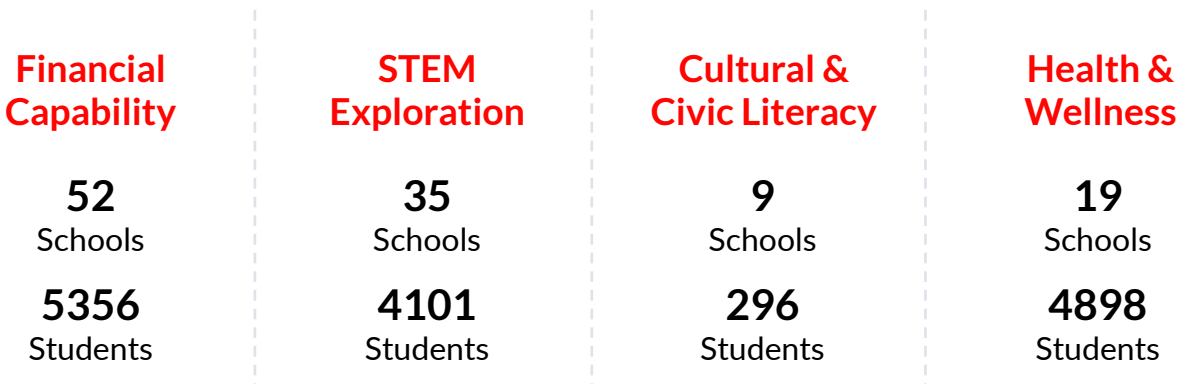

EVERFI in Your School District

EVERFI provides teachers with the high-quality digital resources they need to address critical skills. In the 2017-2018 school year, 20,000 schools across North America will use EVERFI's courses with their students.

Critical Skills in Your School District

Student Impact in Your School District

Students who took an EVERFI financial capability course increased their scores on knowledge assessments by 75%.

After taking an EVERFI STEM Exploration course,