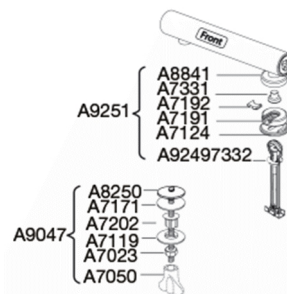

Pressalit Sign Art 474
Toilet seat with combi hinge for top and bottom mounting, quick-release and soft close

Features

Quick-release, Soft close

Item number

474000-BY1000
NRF:6190221
RSK:7904447
EAN:5708590287874

Colour

White

Description

PRESSALIT toiletseat with cover, model "Sign Art", art. no. 474 of colour ingrained duroplast with BY1 duroplast cylinder shaped hinge
- incl. quick-release and soft close function
- removable seat/cover facilitates cleaning
- load - ring seat 240 kg
- 10 year guarantee