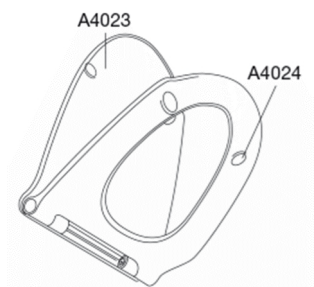

Pressalit Sign Art 474
Toilet seat with combi hinge for top and bottom mounting, quick-release and soft close

Features

Quick-release, Soft close

Item number

474000-BY1000
NRF:6190221
RSK:7904447
EAN:5708590287874

Colour

White

Description

PRESSALIT toiletseat with cover, model "Sign Art", art. no. 474 of colour ingrained duroplast with BY1 duroplast cylinder shaped hinge
- incl. quick-release and soft close function
- removable seat/cover facilitates cleaning
- load - ring seat 240 kg
- 10 year guarantee