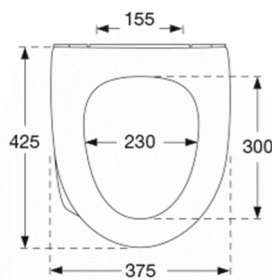

Design type

Sandwich

Designer

Knud Holscher

Design year

2005