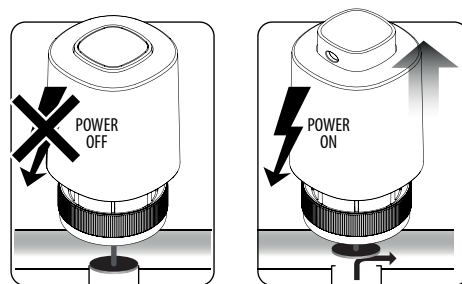

INSTALLATION

"FIRST OPEN" FUNKTION

I DRIFT

SALUS Thermal Actuator T30NC24

Supply: NC - Normally Closed

Size: B-40mm H-70mm D-40mm

N: 24Vac

L: 24Vac

SALUS Thermal Actuator T30NC230

Supply: NC - Normally Closed

Size: B-40mm H-70mm D-40mm

N: Nul

L: 230 volt

ELEKTRISK TILSLUTNING