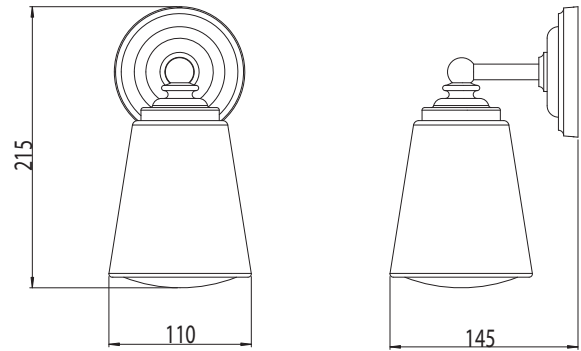

Part Number:

0507 Anton

Front View

1 x 40w E14

IP44

Zones

Class 2

Gross weight: 0.9 Kg
Outer carton quantity: 8