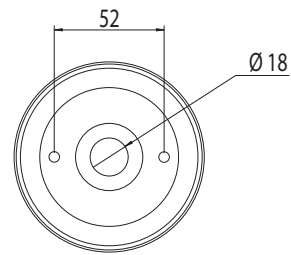

Part Number:

0507 Anton

Front View

1 x 40w E14

IP44

Zones

Class 2

Gross weight: 0.9 Kg
Outer carton quantity: 8